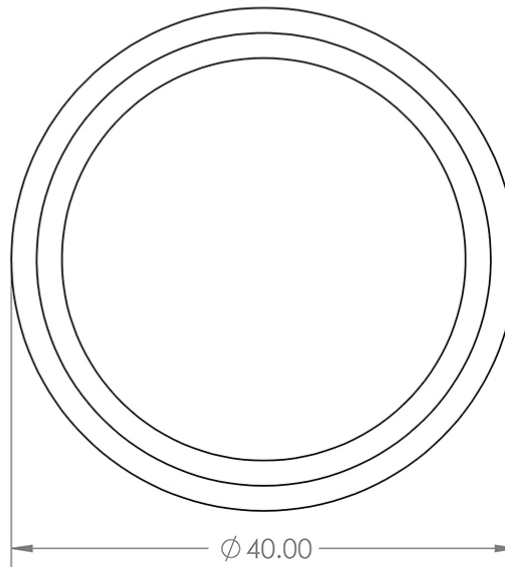

Stepped Detail Circular Cupboard Knob - Available In Two Sizes - Satin Nickel

Product Images

Description

- Stepped detail circular cabinet knob
- This popular design is ideal for use on modern or contemporary units including, kitchen cabinet doors, wardrobes, cupboard doors and drawers

Size Details

- Available In Two Sizes

Item Code	Diameter	Base Diameter	Projection
49920.1	30mm	15mm	25mm
49920.2	40mm	20mm	25mm

Base Material

- Made from solid brass

Finish

- Satin Nickel

Fixings

- This handle is fitted via a M4 bolt from the rear of the door / drawer - see below diagram

- Bolt through fixings provide a superior strong fixing allowing this knob to be fitted to tall or heavy doors
- Comes supplied with M4 (diameter) x 25mm & 45mm (long) bolts, the 25mm long bolts are to suit 18mm cupboards and the 45mm designed to be cut down to length on site for thicker doors
- To save having to cut down the bolts provided we sell a range of M4 fixing bolts in various lengths

Usage

- Suitable for internal use

Unit Of Sale

- These cupboard knobs are sold individually - (Each)

Products in this set

49920.1 - Stepped Detail Circular Cupboard Knob - 30mm Diameter - Satin Nickel - Each