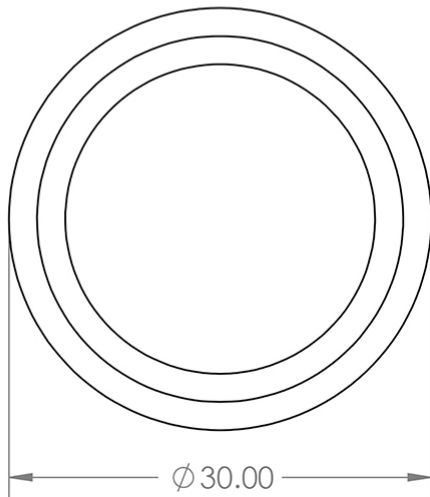

Stepped Detail Circular Cupboard Knob - Available In Two Sizes - Satin Nickel

Product Images

Description

- Stepped detail circular cabinet knob
- This popular design is ideal for use on modern or contemporary units including, kitchen cabinet doors, wardrobes, cupboard doors and drawers

Size Details

- Available In Two Sizes

Item Code	Diameter	Base Diameter	Projection
49920.1	30mm	15mm	25mm
49920.2	40mm	20mm	25mm

Base Material

- Made from solid brass

Finish

- Satin Nickel

Fixings

- This handle is fitted via a M4 bolt from the rear of the door / drawer - see below diagram

- Bolt through fixings provide a superior strong fixing allowing this knob to be fitted to tall or heavy doors
- Comes supplied with M4 (diameter) x 25mm & 45mm (long) bolts, the 25mm long bolts are to suit 18mm cupboards and the 45mm designed to be cut down to length on site for thicker doors
- To save having to cut down the bolts provided we sell a range of M4 fixing bolts in various lengths

Usage

- Suitable for internal use

Unit Of Sale

- These cupboard knobs are sold individually - (Each)

Products in this set

49920.1 - Stepped Detail Circular Cupboard Knob - 30mm Diameter - Satin Nickel - Each