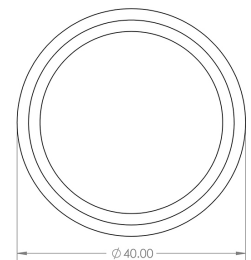

Stepped Detail Circular Cupboard Knob - Available In Two Sizes - Satin Nickel

Product Images

Description

- Stepped detail circular cabinet knob
- This popular design is ideal for use on modern or contemporary units including, kitchen cabinet doors, wardrobes, cupboard doors and drawers

Size Details

- Available In Two Sizes

Item Code	Diameter	Base Diameter	Projection
49920.1	30mm	15mm	25mm
49920.2	40mm	20mm	25mm

Base Material

- Made from solid brass

Finish

- Satin Nickel

Fixings

- This handle is fitted via a M4 bolt from the rear of the door / drawer - see below diagram

- Bolt through fixings provide a superior strong fixing allowing this knob to be fitted to tall or heavy doors
- Comes supplied with M4 (diameter) x 25mm & 45mm (long) bolts, the 25mm long bolts are to suit 18mm cupboards and the 45mm designed to be cut down to length on site for thicker doors
- To save having to cut down the bolts provided we sell a range of M4 fixing bolts in various lengths

Usage

- Suitable for internal use

Unit Of Sale

- These cupboard knobs are sold individually - (Each)

Products in this set

49920.1 - Stepped Detail Circular Cupboard Knob - 30mm Diameter - Satin Nickel - Each