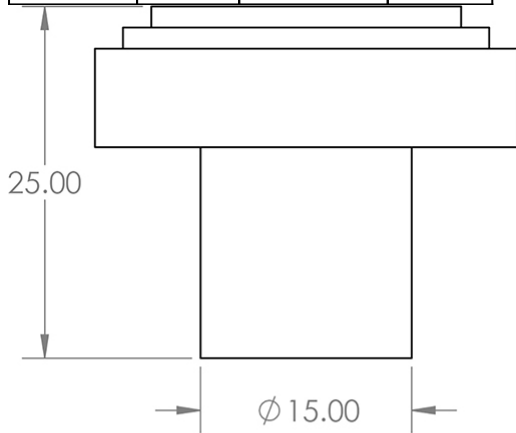

Stepped Detail Circular Cupboard Knob - Available In Two Sizes - Satin Nickel

Product Images

Description

- Stepped detail circular cabinet knob
- This popular design is ideal for use on modern or contemporary units including, kitchen cabinet doors, wardrobes, cupboard doors and drawers

Size Details

- Available In Two Sizes

Item Code	Diameter	Base Diameter	Projection
49920.1	30mm	15mm	25mm
49920.2	40mm	20mm	25mm

Base Material

- Made from solid brass

Finish

- Satin Nickel

Fixings

- This handle is fitted via a M4 bolt from the rear of the door / drawer - see below diagram

- Bolt through fixings provide a superior strong fixing allowing this knob to be fitted to tall or heavy doors
- Comes supplied with M4 (diameter) x 25mm & 45mm (long) bolts, the 25mm long bolts are to suit 18mm cupboards and the 45mm designed to be cut down to length on site for thicker doors
- To save having to cut down the bolts provided we sell a range of M4 fixing bolts in various lengths

Usage

- Suitable for internal use

Unit Of Sale

- These cupboard knobs are sold individually - (Each)

Products in this set

49920.1 - Stepped Detail Circular Cupboard Knob - 30mm Diameter - Satin Nickel - Each