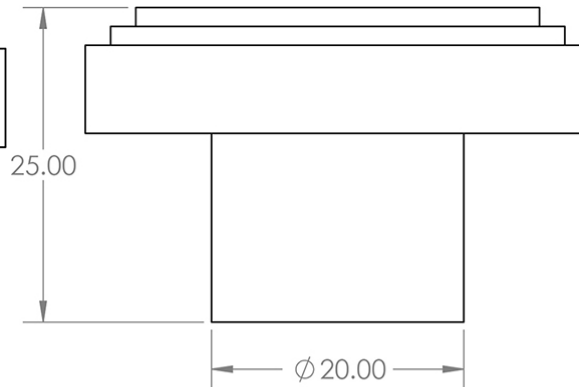

Stepped Detail Circular Cupboard Knob - Available In Two Sizes - Satin Nickel

Product Images

Description

- Stepped detail circular cabinet knob
- This popular design is ideal for use on modern or contemporary units including, kitchen cabinet doors, wardrobes, cupboard doors and drawers

Size Details

- Available In Two Sizes

Item Code	Diameter	Base Diameter	Projection
49920.1	30mm	15mm	25mm
49920.2	40mm	20mm	25mm

Base Material

- Made from solid brass

Finish

- Satin Nickel

Fixings

- This handle is fitted via a M4 bolt from the rear of the door / drawer - see below diagram

- Bolt through fixings provide a superior strong fixing allowing this knob to be fitted to tall or heavy doors
- Comes supplied with M4 (diameter) x 25mm & 45mm (long) bolts, the 25mm long bolts are to suit 18mm cupboards and the 45mm designed to be cut down to length on site for thicker doors
- To save having to cut down the bolts provided we sell a range of M4 fixing bolts in various lengths

Usage

- Suitable for internal use

Unit Of Sale

- These cupboard knobs are sold individually - (Each)

Products in this set

49920.1 - Stepped Detail Circular Cupboard Knob - 30mm Diameter - Satin Nickel - Each