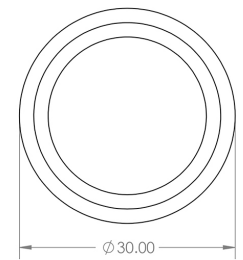

Stepped Detail Circular Cupboard Knob - Available In Two Sizes - Satin Nickel

Product Images

Description

- Stepped detail circular cabinet knob
- This popular design is ideal for use on modern or contemporary units including, kitchen cabinet doors, wardrobes, cupboard doors and drawers

Size Details

- Available In Two Sizes

Item Code	Diameter	Base Diameter	Projection
49920.1	30mm	15mm	25mm
49920.2	40mm	20mm	25mm

Base Material

- Made from solid brass

Finish

- Satin Nickel

Fixings

- This handle is fitted via a M4 bolt from the rear of the door / drawer - see below diagram

- Bolt through fixings provide a superior strong fixing allowing this knob to be fitted to tall or heavy doors
- Comes supplied with M4 (diameter) x 25mm & 45mm (long) bolts, the 25mm long bolts are to suit 18mm cupboards and the 45mm designed to be cut down to length on site for thicker doors
- To save having to cut down the bolts provided we sell a range of M4 fixing bolts in various lengths

Usage

- Suitable for internal use

Unit Of Sale

- These cupboard knobs are sold individually - (Each)

Products in this set

49920.1 - Stepped Detail Circular Cupboard Knob - 30mm Diameter - Satin Nickel - Each