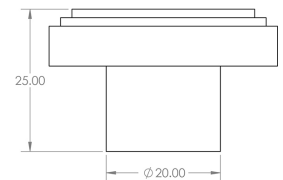

Stepped Detail Circular Cupboard Knob - Available In Two Sizes - Satin Nickel

Product Images

Description

- Stepped detail circular cabinet knob
- This popular design is ideal for use on modern or contemporary units including, kitchen cabinet doors, wardrobes, cupboard doors and drawers

Size Details

- Available In Two Sizes

Item Code	Diameter	Base Diameter	Projection
49920.1	30mm	15mm	25mm
49920.2	40mm	20mm	25mm

Base Material

- Made from solid brass

Finish

- Satin Nickel

Fixings

- This handle is fitted via a M4 bolt from the rear of the door / drawer - see below diagram

- Bolt through fixings provide a superior strong fixing allowing this knob to be fitted to tall or heavy doors
- Comes supplied with M4 (diameter) x 25mm & 45mm (long) bolts, the 25mm long bolts are to suit 18mm cupboards and the 45mm designed to be cut down to length on site for thicker doors
- To save having to cut down the bolts provided we sell a range of M4 fixing bolts in various lengths

Usage

- Suitable for internal use

Unit Of Sale

- These cupboard knobs are sold individually - (Each)

Products in this set

49920.1 - Stepped Detail Circular Cupboard Knob - 30mm Diameter - Satin Nickel - Each