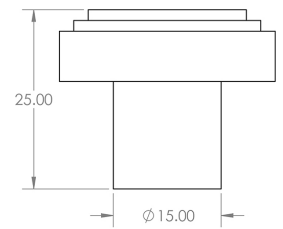

Stepped Detail Circular Cupboard Knob - Available In Two Sizes - Satin Nickel

Product Images

Description

- Stepped detail circular cabinet knob
- This popular design is ideal for use on modern or contemporary units including, kitchen cabinet doors, wardrobes, cupboard doors and drawers

Size Details

- Available In Two Sizes

Item Code	Diameter	Base Diameter	Projection
49920.1	30mm	15mm	25mm
49920.2	40mm	20mm	25mm

Base Material

- Made from solid brass

Finish

- Satin Nickel

Fixings

- This handle is fitted via a M4 bolt from the rear of the door / drawer - see below diagram

- Bolt through fixings provide a superior strong fixing allowing this knob to be fitted to tall or heavy doors
- Comes supplied with M4 (diameter) x 25mm & 45mm (long) bolts, the 25mm long bolts are to suit 18mm cupboards and the 45mm designed to be cut down to length on site for thicker doors
- To save having to cut down the bolts provided we sell a range of M4 fixing bolts in various lengths

Usage

- Suitable for internal use

Unit Of Sale

- These cupboard knobs are sold individually - (Each)

Products in this set

49920.1 - Stepped Detail Circular Cupboard Knob - 30mm Diameter - Satin Nickel - Each