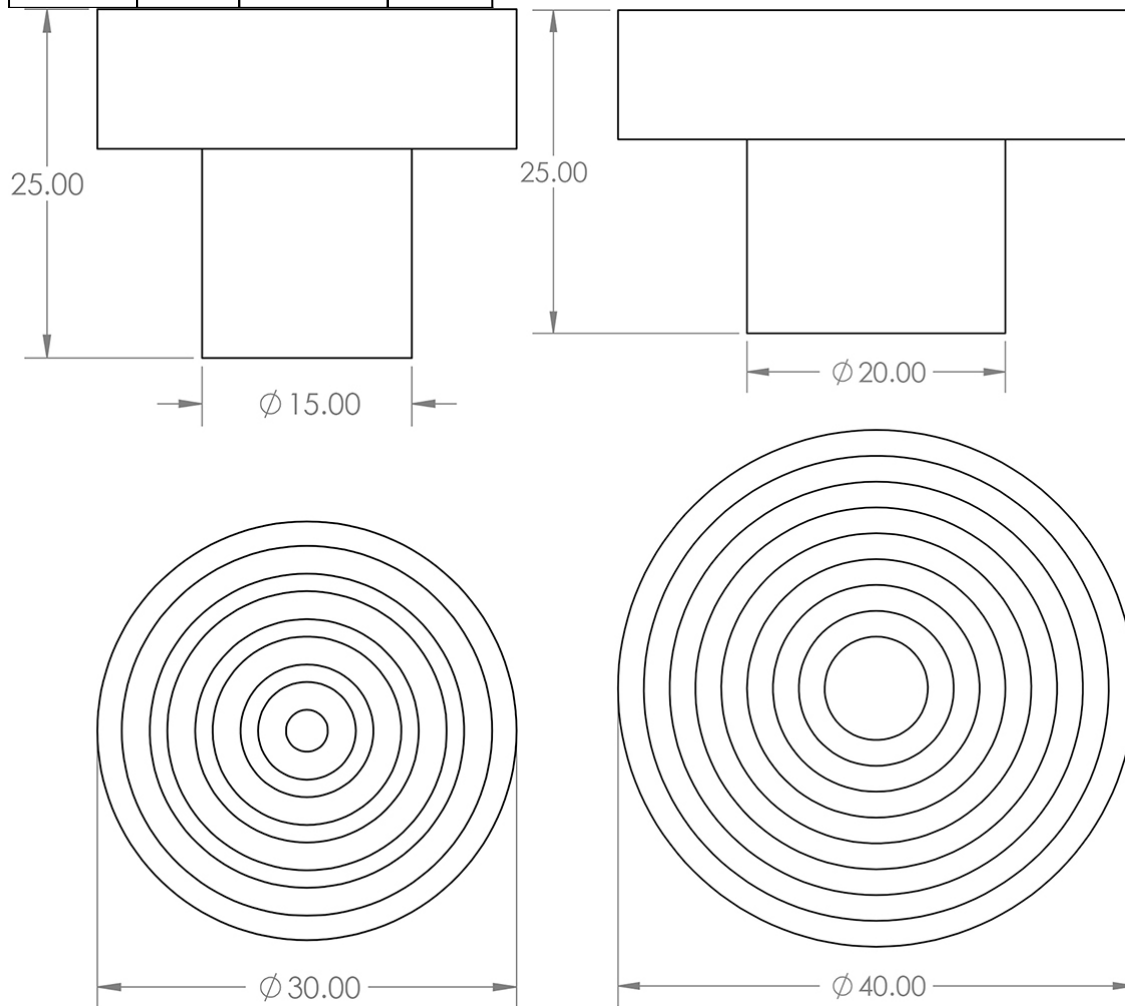

Reeded Detail Circular Cupboard Knob - Available In Two Sizes - Satin Nickel

Product Images

Description

- Reeded detail circular cabinet knob
- This popular design is ideal for use on modern or contemporary units including, kitchen cabinet doors, wardrobes, cupboard doors and drawers

Size Details

- Available In Two Sizes

Item Code	Diameter	Base Diameter	Projection
49921.1	30mm	15mm	25mm
49921.2	40mm	20mm	25mm

Base Material

- Made from solid brass

Finish

- Satin Nickel

Fixings

- This handle is fitted via a M4 bolt from the rear of the door / drawer - see below diagram

- Bolt through fixings provide a superior strong fixing allowing this knob to be fitted to tall or heavy doors
- Comes supplied with M4 (diameter) x 25mm & 45mm (long) bolts, the 25mm long bolts are to suit 18mm cupboards and the 45mm designed to be cut down to length on site for thicker doors
- To save having to cut down the bolts provided we sell a range of M4 fixing bolts in various lengths

Usage

- Suitable for internal use

Unit Of Sale

- These cupboard knobs are sold individually - (Each)

Products in this set

49921.1 - Reeded Detail Circular Cupboard Knob - 30mm Diameter - Satin Nickel - Each