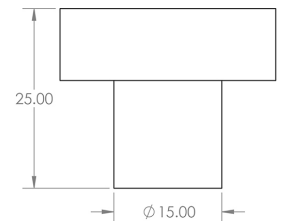

Reeded Detail Circular Cupboard Knob - Available In Two Sizes - Satin Nickel

Product Images

Description

- Reeded detail circular cabinet knob
- This popular design is ideal for use on modern or contemporary units including, kitchen cabinet doors, wardrobes, cupboard doors and drawers

Size Details

- Available In Two Sizes

Item Code	Diameter	Base Diameter	Projection
49921.1	30mm	15mm	25mm
49921.2	40mm	20mm	25mm

Base Material

- Made from solid brass

Finish

- Satin Nickel

Fixings

- This handle is fitted via a M4 bolt from the rear of the door / drawer - see below diagram

- Bolt through fixings provide a superior strong fixing allowing this knob to be fitted to tall or heavy doors
- Comes supplied with M4 (diameter) x 25mm & 45mm (long) bolts, the 25mm long bolts are to suit 18mm cupboards and the 45mm designed to be cut down to length on site for thicker doors
- To save having to cut down the bolts provided we sell a range of M4 fixing bolts in various lengths

Usage

- Suitable for internal use

Unit Of Sale

- These cupboard knobs are sold individually - (Each)

Products in this set

49921.1 - Reeded Detail Circular Cupboard Knob - 30mm Diameter - Satin Nickel - Each