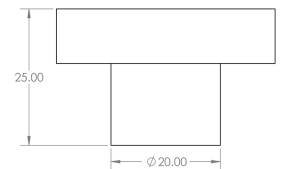

Reeded Detail Circular Cupboard Knob - Available In Two Sizes - Satin Nickel

Product Images

Description

- Reeded detail circular cabinet knob
- This popular design is ideal for use on modern or contemporary units including, kitchen cabinet doors, wardrobes, cupboard doors and drawers

Size Details

- Available In Two Sizes

Item Code	Diameter	Base Diameter	Projection
49921.1	30mm	15mm	25mm
49921.2	40mm	20mm	25mm

Base Material

- Made from solid brass

Finish

- Satin Nickel

Fixings

- This handle is fitted via a M4 bolt from the rear of the door / drawer - see below diagram

- Bolt through fixings provide a superior strong fixing allowing this knob to be fitted to tall or heavy doors
- Comes supplied with M4 (diameter) x 25mm & 45mm (long) bolts, the 25mm long bolts are to suit 18mm cupboards and the 45mm designed to be cut down to length on site for thicker doors
- To save having to cut down the bolts provided we sell a range of M4 fixing bolts in various lengths