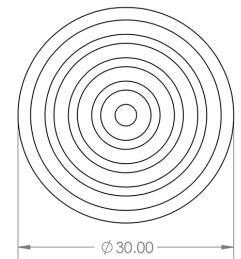

Reeded Detail Circular Cupboard Knob - Available In Two Sizes - Satin Nickel

Product Images

Description

- Reeded detail circular cabinet knob
- This popular design is ideal for use on modern or contemporary units including, kitchen cabinet doors, wardrobes, cupboard doors and drawers

Size Details

- Available In Two Sizes

Item Code	Diameter	Base Diameter	Projection
49921.1	30mm	15mm	25mm
49921.2	40mm	20mm	25mm

Base Material

- Made from solid brass

Finish

- Satin Nickel

Fixings

- This handle is fitted via a M4 bolt from the rear of the door / drawer - see below diagram

- Bolt through fixings provide a superior strong fixing allowing this knob to be fitted to tall or heavy doors
- Comes supplied with M4 (diameter) x 25mm & 45mm (long) bolts, the 25mm long bolts are to suit 18mm cupboards and the 45mm designed to be cut down to length on site for thicker doors
- To save having to cut down the bolts provided we sell a range of M4 fixing bolts in various lengths

Usage

- Suitable for internal use

Unit Of Sale

- These cupboard knobs are sold individually - (Each)

Products in this set

49921.1 - Reeded Detail Circular Cupboard Knob - 30mm Diameter - Satin Nickel - Each