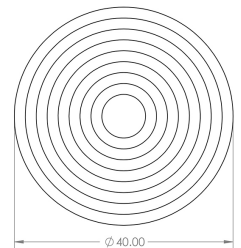

Reeded Detail Circular Cupboard Knob - Available In Two Sizes - Satin Nickel

Product Images

Description

- Reeded detail circular cabinet knob
- This popular design is ideal for use on modern or contemporary units including, kitchen cabinet doors, wardrobes, cupboard doors and drawers

Size Details

- Available In Two Sizes

Item Code	Diameter	Base Diameter	Projection
49921.1	30mm	15mm	25mm
49921.2	40mm	20mm	25mm

Base Material

- Made from solid brass

Finish

- Satin Nickel

Fixings

- This handle is fitted via a M4 bolt from the rear of the door / drawer - see below diagram

- Bolt through fixings provide a superior strong fixing allowing this knob to be fitted to tall or heavy doors
- Comes supplied with M4 (diameter) x 25mm & 45mm (long) bolts, the 25mm long bolts are to suit 18mm cupboards and the 45mm designed to be cut down to length on site for thicker doors
- To save having to cut down the bolts provided we sell a range of M4 fixing bolts in various lengths

Usage

- Suitable for internal use

Unit Of Sale

- These cupboard knobs are sold individually - (Each)

Products in this set

49921.1 - Reeded Detail Circular Cupboard Knob - 30mm Diameter - Satin Nickel - Each