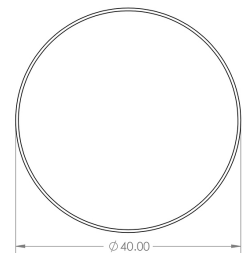

Diamond Knurled Circular Cupboard Knob - Available In Two Sizes - Polished Nickel

Product Images