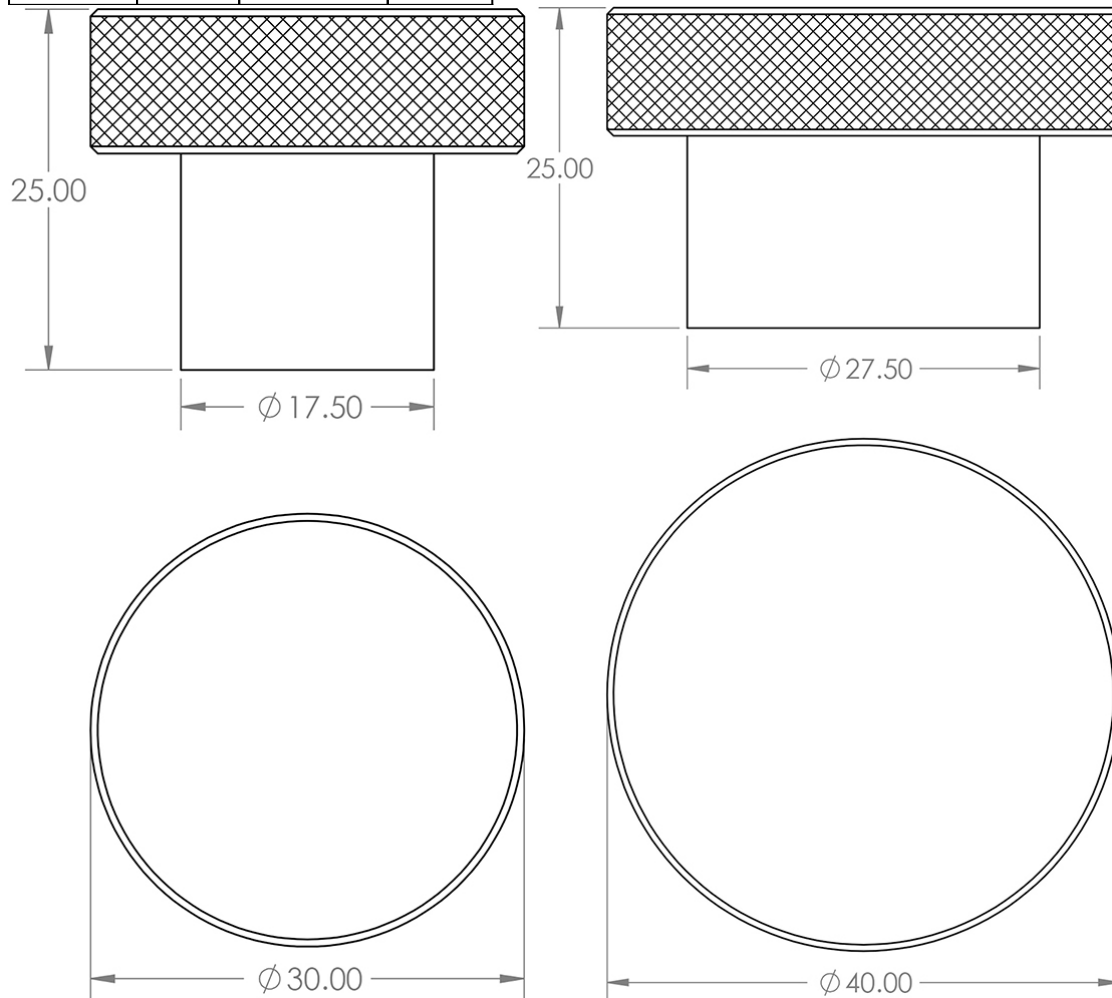

### Product Images

## Size Details

- Available In Two Sizes

Item Code	Diameter	Base Diameter	Projection
49922.1	30mm	18mm	25mm
49922.2	40mm	28mm	25mm