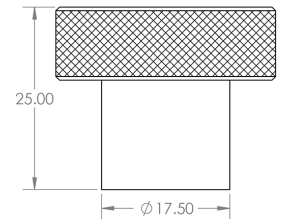

Diamond Knurled Circular Cupboard Knob - Available In Two Sizes - Polished Nickel

Product Images