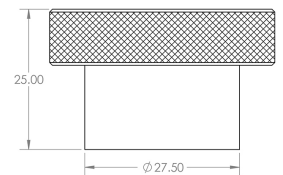

Diamond Knurled Circular Cupboard Knob - Available In Two Sizes - Polished Nickel

Product Images