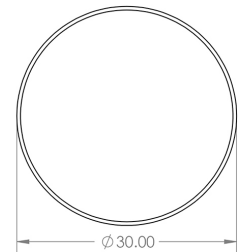

Diamond Knurled Circular Cupboard Knob - Available In Two Sizes - Polished Nickel

Product Images