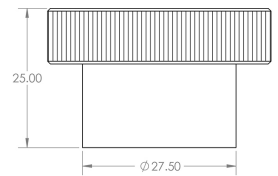

Line Knurled Circular Cupboard Knob - Available In Two Sizes - Polished Nickel

Product Images

Description

- Line knurled circular cabinet knob
- This popular design is ideal for use on modern or contemporary units including, kitchen cabinet doors, wardrobes, cupboard doors and drawers

Size Details

- Available In Two Sizes

Item Code	Diameter	Base Diameter	Projection
49923.1	30mm	18mm	25mm
49923.2	40mm	28mm	25mm

Base Material

- Made from solid brass

Finish

- Polished Nickel

Fixings

- This handle is fitted via a M4 bolt from the rear of the door / drawer - see below diagram

- Bolt through fixings provide a superior strong fixing allowing this knob to be fitted to tall or heavy doors
- Comes supplied with M4 (diameter) x 25mm & 45mm (long) bolts, the 25mm long bolts are to suit 18mm cupboards and the 45mm designed to be cut down to length on site for thicker doors
- To save having to cut down the bolts provided we sell a range of M4 fixing bolts in various lengths

Usage

- Suitable for internal use

Unit Of Sale

- These cupboard knobs are sold individually - (Each)

Products in this set

49923.1 - Line Knurled Circular Cupboard Knob - 30mm Diameter - Polished Nickel - Each