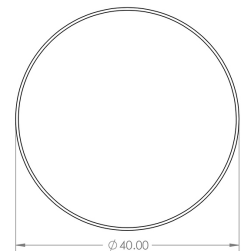

Line Knurled Circular Cupboard Knob - Available In Two Sizes - Polished Nickel

Product Images

Description

- Line knurled circular cabinet knob
- This popular design is ideal for use on modern or contemporary units including, kitchen cabinet doors, wardrobes, cupboard doors and drawers

Size Details

- Available In Two Sizes

Item Code	Diameter	Base Diameter	Projection
49923.1	30mm	18mm	25mm
49923.2	40mm	28mm	25mm

Base Material

- Made from solid brass

Finish

- Polished Nickel

Fixings

- This handle is fitted via a M4 bolt from the rear of the door / drawer - see below diagram

- Bolt through fixings provide a superior strong fixing allowing this knob to be fitted to tall or heavy doors
- Comes supplied with M4 (diameter) x 25mm & 45mm (long) bolts, the 25mm long bolts are to suit 18mm cupboards and the 45mm designed to be cut down to length on site for thicker doors
- To save having to cut down the bolts provided we sell a range of M4 fixing bolts in various lengths

Usage

- Suitable for internal use

Unit Of Sale

- These cupboard knobs are sold individually - (Each)

Products in this set

49923.1 - Line Knurled Circular Cupboard Knob - 30mm Diameter - Polished Nickel - Each