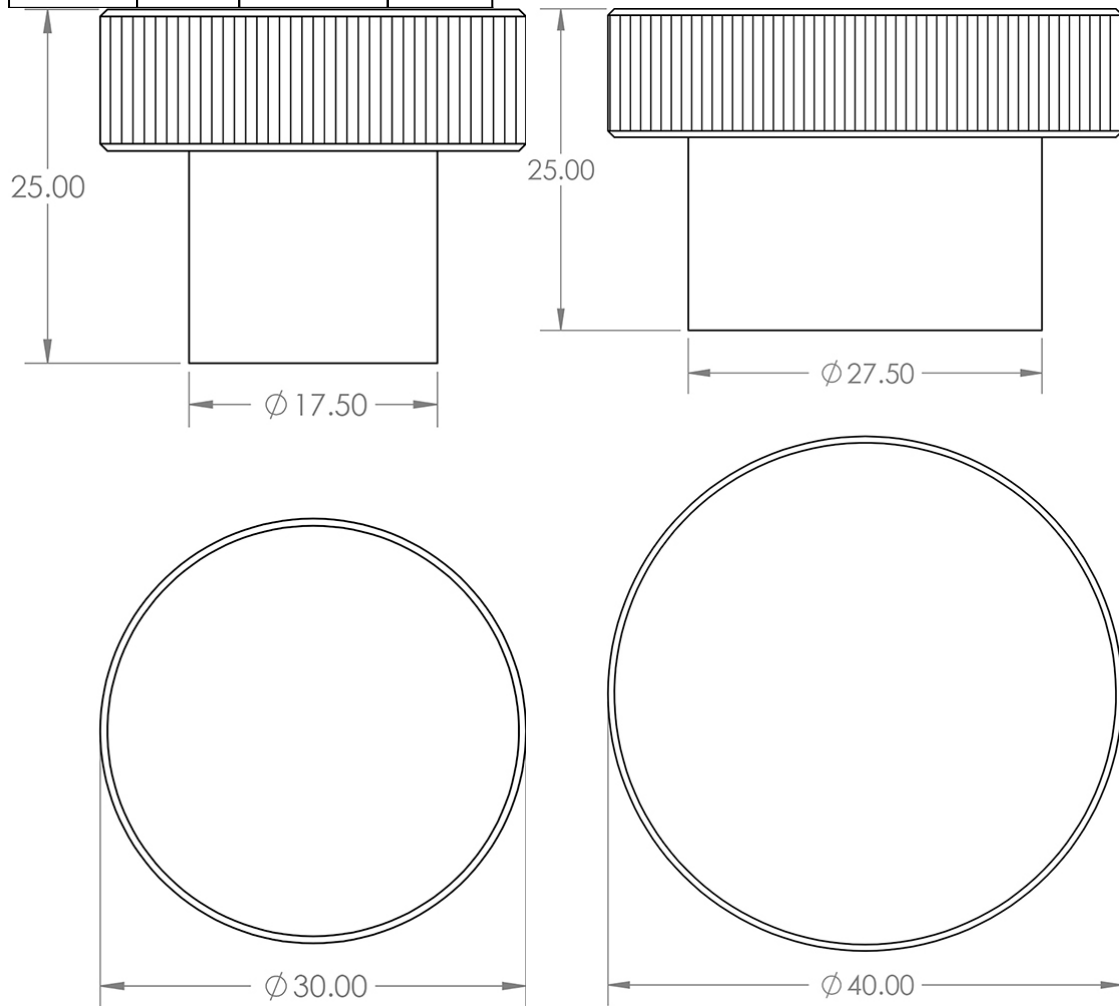

Line Knurled Circular Cupboard Knob - Available In Two Sizes - Polished Nickel

Product Images

Description

- Line knurled circular cabinet knob
- This popular design is ideal for use on modern or contemporary units including, kitchen cabinet doors, wardrobes, cupboard doors and drawers

Size Details

- Available In Two Sizes

Item Code	Diameter	Base Diameter	Projection
49923.1	30mm	18mm	25mm
49923.2	40mm	28mm	25mm

Base Material

- Made from solid brass

Finish

- Polished Nickel

Fixings

- This handle is fitted via a M4 bolt from the rear of the door / drawer - see below diagram

- Bolt through fixings provide a superior strong fixing allowing this knob to be fitted to tall or heavy doors
- Comes supplied with M4 (diameter) x 25mm & 45mm (long) bolts, the 25mm long bolts are to suit 18mm cupboards and the 45mm designed to be cut down to length on site for thicker doors
- To save having to cut down the bolts provided we sell a range of M4 fixing bolts in various lengths

49923.2 - Line Knurled Circular Cupboard Knob - 40mm Diameter - Polished Nickel - Each