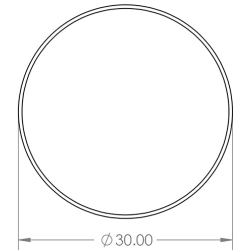

Line Knurled Circular Cupboard Knob - Available In Two Sizes - Polished Nickel

Product Images

Description

- Line knurled circular cabinet knob
- This popular design is ideal for use on modern or contemporary units including, kitchen cabinet doors, wardrobes, cupboard doors and drawers

Size Details

- Available In Two Sizes

Item Code	Diameter	Base Diameter	Projection
49923.1	30mm	18mm	25mm
49923.2	40mm	28mm	25mm

Base Material

- Made from solid brass

Finish

- Polished Nickel

Fixings

- This handle is fitted via a M4 bolt from the rear of the door / drawer - see below diagram

- Bolt through fixings provide a superior strong fixing allowing this knob to be fitted to tall or heavy doors
- Comes supplied with M4 (diameter) x 25mm & 45mm (long) bolts, the 25mm long bolts are to suit 18mm cupboards and the 45mm designed to be cut down to length on site for thicker doors
- To save having to cut down the bolts provided we sell a range of M4 fixing bolts in various lengths

Usage

- Suitable for internal use

Unit Of Sale

- These cupboard knobs are sold individually - (Each)

Products in this set

49923.1 - Line Knurled Circular Cupboard Knob - 30mm Diameter - Polished Nickel - Each