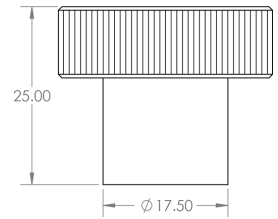

Line Knurled Circular Cupboard Knob - Available In Two Sizes - Polished Nickel

Product Images

Description

- Line knurled circular cabinet knob
- This popular design is ideal for use on modern or contemporary units including, kitchen cabinet doors, wardrobes, cupboard doors and drawers

Size Details

- Available In Two Sizes

Item Code	Diameter	Base Diameter	Projection
49923.1	30mm	18mm	25mm
49923.2	40mm	28mm	25mm

Base Material

- Made from solid brass

Finish

- Polished Nickel

Fixings

- This handle is fitted via a M4 bolt from the rear of the door / drawer - see below diagram

- Bolt through fixings provide a superior strong fixing allowing this knob to be fitted to tall or heavy doors
- Comes supplied with M4 (diameter) x 25mm & 45mm (long) bolts, the 25mm long bolts are to suit 18mm cupboards and the 45mm designed to be cut down to length on site for thicker doors
- To save having to cut down the bolts provided we sell a range of M4 fixing bolts in various lengths

Usage

- Suitable for internal use

Unit Of Sale

- These cupboard knobs are sold individually - (Each)

Products in this set

49923.1 - Line Knurled Circular Cupboard Knob - 30mm Diameter - Polished Nickel - Each