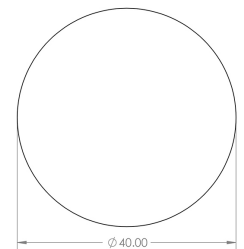

Grooved Detail Circular Cupboard Knob - Available In Two Sizes - Polished Nickel

Product Images