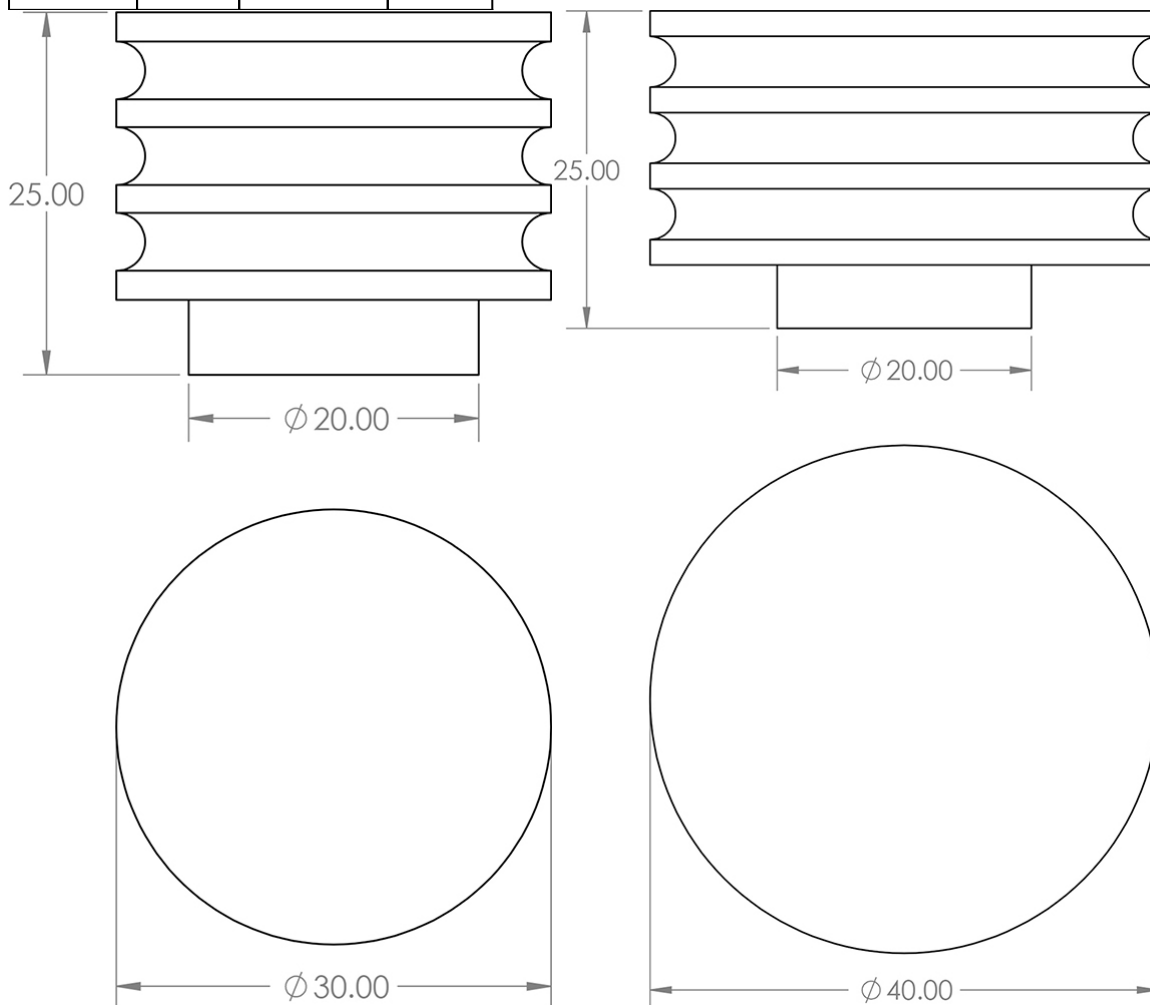

### Product Images

## Size Details

- Available In Two Sizes

Item Code	Diameter	Base Diameter	Projection
49925.1	30mm	20mm	25mm
49925.2	40mm	20mm	25mm