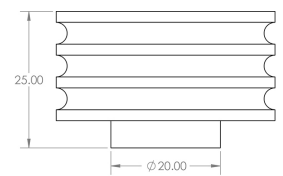

Grooved Detail Circular Cupboard Knob - Available In Two Sizes - Polished Nickel

Product Images