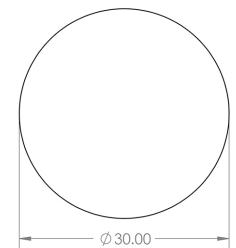

Grooved Detail Circular Cupboard Knob - Available In Two Sizes - Polished Nickel

Product Images