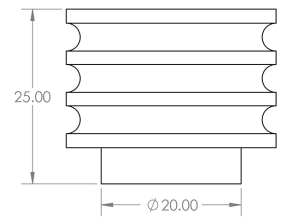

Grooved Detail Circular Cupboard Knob - Available In Two Sizes - Polished Nickel

Product Images