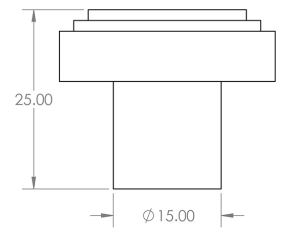

Stepped Detail Circular Cupboard Knob - Available In Two Sizes - Polished Nickel

Product Images

Description

- Stepped detail circular cabinet knob
- This popular design is ideal for use on modern or contemporary units including, kitchen cabinet doors, wardrobes, cupboard doors and drawers