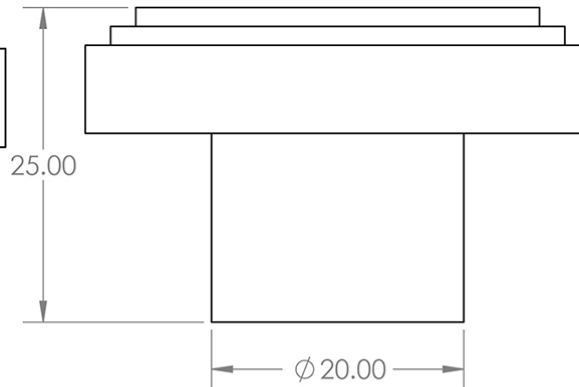

# Size Details

- Available In Two Sizes

Item Code	Diameter	Base Diameter	Projection
49926.1	30mm	15mm	25mm
49926.2	40mm	20mm	25mm