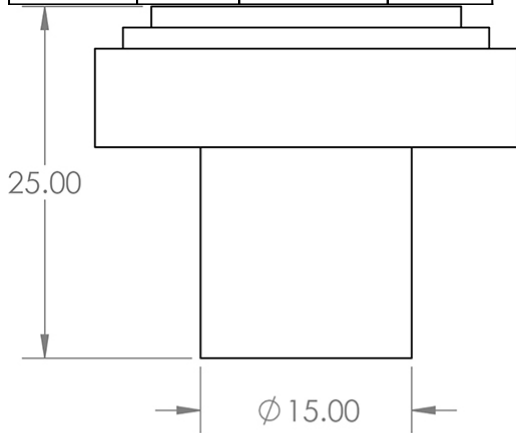

# Size Details

- Available In Two Sizes

Item Code	Diameter	Base Diameter	Projection
49926.1	30mm	15mm	25mm
49926.2	40mm	20mm	25mm