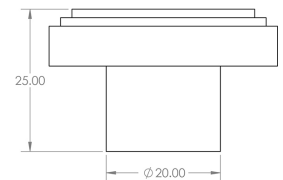

Stepped Detail Circular Cupboard Knob - Available In Two Sizes - Polished Nickel

Product Images

Description

- Stepped detail circular cabinet knob
- This popular design is ideal for use on modern or contemporary units including, kitchen cabinet doors, wardrobes, cupboard doors and drawers