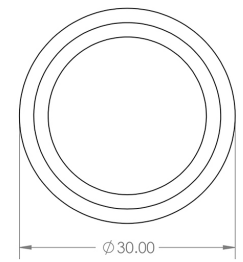

Stepped Detail Circular Cupboard Knob - Available In Two Sizes - Polished Nickel

Product Images

Description

- Stepped detail circular cabinet knob
- This popular design is ideal for use on modern or contemporary units including, kitchen cabinet doors, wardrobes, cupboard doors and drawers