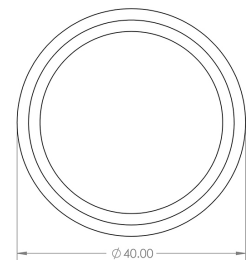

Stepped Detail Circular Cupboard Knob - Available In Two Sizes - Polished Nickel

Product Images

Description

- Stepped detail circular cabinet knob
- This popular design is ideal for use on modern or contemporary units including, kitchen cabinet doors, wardrobes, cupboard doors and drawers