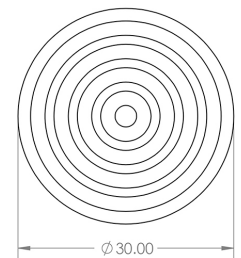

Reeded Detail Circular Cupboard Knob - Available In Two Sizes - Polished Nickel

Product Images

Description

- Reeded detail circular cabinet knob
- This popular design is ideal for use on modern or contemporary units including, kitchen cabinet doors, wardrobes, cupboard doors and drawers

Size Details

- Available In Two Sizes

Item Code	Diameter	Base Diameter	Projection
49927.1	30mm	15mm	25mm
49927.2	40mm	20mm	25mm

Base Material

- Made from solid brass

Finish

- Polished Nickel

Fixings

- This handle is fitted via a M4 bolt from the rear of the door / drawer - see below diagram

- Bolt through fixings provide a superior strong fixing allowing this knob to be fitted to tall or heavy doors
- Comes supplied with M4 (diameter) x 25mm & 45mm (long) bolts, the 25mm long bolts are to suit 18mm cupboards and the 45mm designed to be cut down to length on site for thicker doors
- To save having to cut down the bolts provided we sell a range of M4 fixing bolts in various lengths

Usage

- Suitable for internal use

Unit Of Sale

- These cupboard knobs are sold individually - (Each)

Products in this set

49927.1 - Reeded Detail Circular Cupboard Knob - 30mm Diameter - Polished Nickel - Each