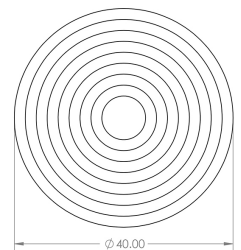

Reeded Detail Circular Cupboard Knob - Available In Two Sizes - Polished Nickel

Product Images

Description

- Reeded detail circular cabinet knob
- This popular design is ideal for use on modern or contemporary units including, kitchen cabinet doors, wardrobes, cupboard doors and drawers

Size Details

- Available In Two Sizes

Item Code	Diameter	Base Diameter	Projection
49927.1	30mm	15mm	25mm
49927.2	40mm	20mm	25mm

Base Material

- Made from solid brass

Finish

- Polished Nickel

Fixings

- This handle is fitted via a M4 bolt from the rear of the door / drawer - see below diagram

- Bolt through fixings provide a superior strong fixing allowing this knob to be fitted to tall or heavy doors
- Comes supplied with M4 (diameter) x 25mm & 45mm (long) bolts, the 25mm long bolts are to suit 18mm cupboards and the 45mm designed to be cut down to length on site for thicker doors
- To save having to cut down the bolts provided we sell a range of M4 fixing bolts in various lengths

Usage

- Suitable for internal use

Unit Of Sale

- These cupboard knobs are sold individually - (Each)

Products in this set

49927.1 - Reeded Detail Circular Cupboard Knob - 30mm Diameter - Polished Nickel - Each