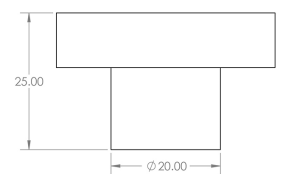

Reeded Detail Circular Cupboard Knob - Available In Two Sizes - Polished Nickel

Product Images

Description

- Reeded detail circular cabinet knob
- This popular design is ideal for use on modern or contemporary units including, kitchen cabinet doors, wardrobes, cupboard doors and drawers

Size Details

- Available In Two Sizes

Item Code	Diameter	Base Diameter	Projection
49927.1	30mm	15mm	25mm
49927.2	40mm	20mm	25mm

Base Material

- Made from solid brass

Finish

- Polished Nickel

Fixings

- This handle is fitted via a M4 bolt from the rear of the door / drawer - see below diagram

- Bolt through fixings provide a superior strong fixing allowing this knob to be fitted to tall or heavy doors
- Comes supplied with M4 (diameter) x 25mm & 45mm (long) bolts, the 25mm long bolts are to suit 18mm cupboards and the 45mm designed to be cut down to length on site for thicker doors
- To save having to cut down the bolts provided we sell a range of M4 fixing bolts in various lengths

Usage

- Suitable for internal use

Unit Of Sale

- These cupboard knobs are sold individually - (Each)

Products in this set

49927.1 - Reeded Detail Circular Cupboard Knob - 30mm Diameter - Polished Nickel - Each