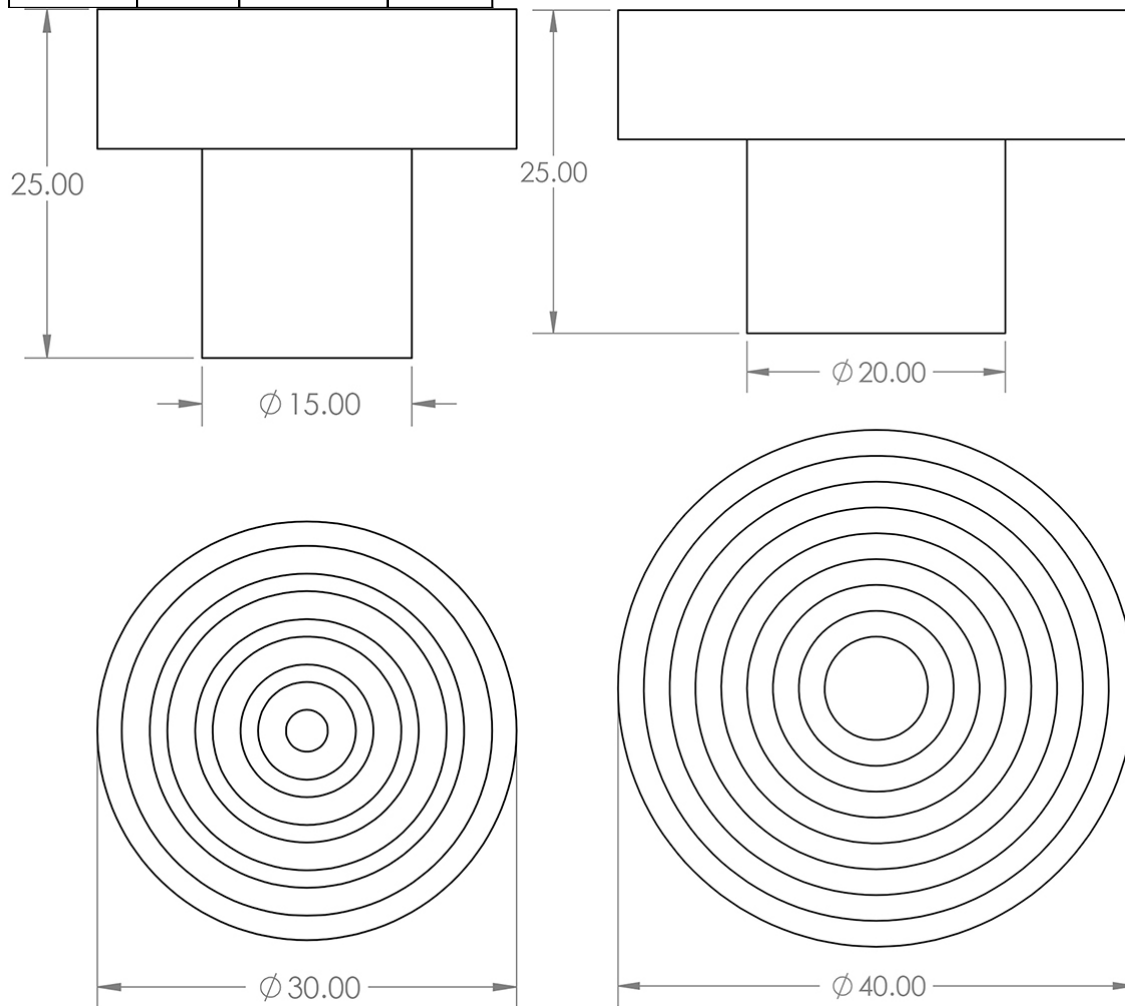

Reeded Detail Circular Cupboard Knob - Available In Two Sizes - Polished Nickel

Product Images

Description

- Reeded detail circular cabinet knob
- This popular design is ideal for use on modern or contemporary units including, kitchen cabinet doors, wardrobes, cupboard doors and drawers

Size Details

- Available In Two Sizes

Item Code	Diameter	Base Diameter	Projection
49927.1	30mm	15mm	25mm
49927.2	40mm	20mm	25mm

Base Material

- Made from solid brass

Finish

- Polished Nickel

Fixings

- This handle is fitted via a M4 bolt from the rear of the door / drawer - see below diagram

- Bolt through fixings provide a superior strong fixing allowing this knob to be fitted to tall or heavy doors
- Comes supplied with M4 (diameter) x 25mm & 45mm (long) bolts, the 25mm long bolts are to suit 18mm cupboards and the 45mm designed to be cut down to length on site for thicker doors
- To save having to cut down the bolts provided we sell a range of M4 fixing bolts in various lengths

49927.2 - Reeded Detail Circular Cupboard Knob - 40mm Diameter - Polished Nickel - Each