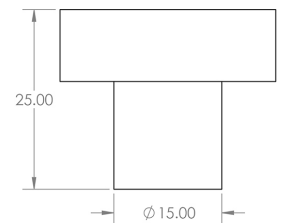

Reeded Detail Circular Cupboard Knob - Available In Two Sizes - Polished Nickel

Product Images