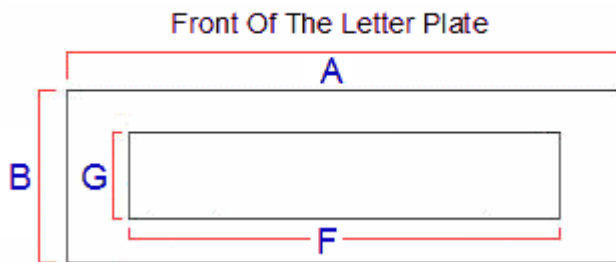

### Description

---

- 1930's Art Deco style, letter plate - 282mm x 89mm
- Stepped pattern

## Dimensions

- Overall Length (A) - 280mm
- Overall Height (B) - 89mm
- Bolt centers (C) - 232mm
- Internal Hole Width Required (D) - 210mm
- Internal Hole Height Required (Including Spring) (E) - 65mm
- Aperture Width Externally (F) - 200mm
- Aperture Height Externally (G) - 44mm