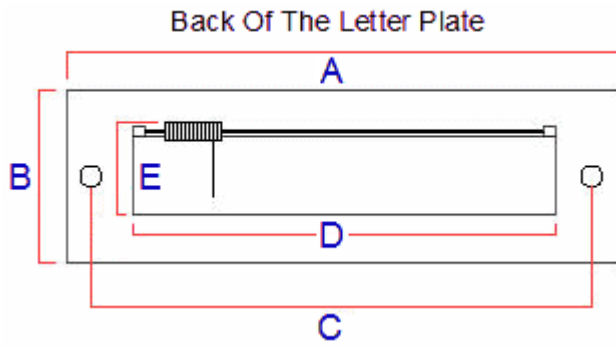

### Description

---

- 1930's Art Deco style, letter plate - 282mm x 89mm
- Stepped pattern

## Dimensions

- Overall Length (A) - 280mm
- Overall Height (B) - 89mm
- Bolt centers (C) - 232mm
- Internal Hole Width Required (D) - 210mm
- Internal Hole Height Required (Including Spring) (E) - 65mm
- Aperture Width Externally (F) - 200mm
- Aperture Height Externally (G) - 44mm