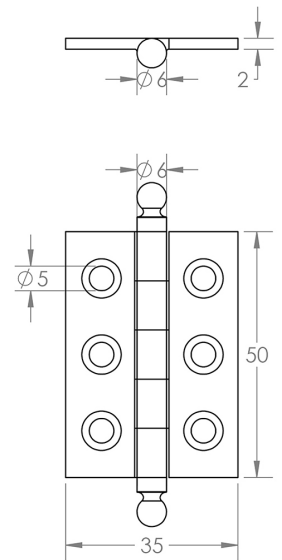

Small Finial Hinge - 50mm x 35mm - Matt Black

Product Images