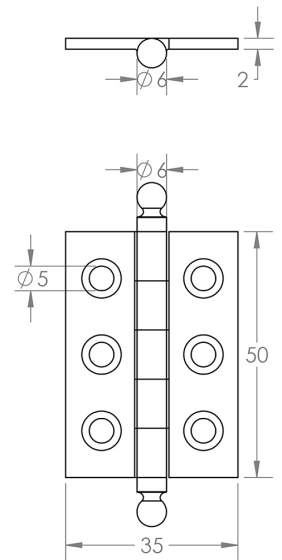

Small Finial Hinge - 50mm x 35mm - Dark Bronze (Lacquered)

Product Images

Description

- Cabinet style hinges suitable for cupboard doors

Finish

- Dark Bronze

Dimensions

- 50mm x 35mm x 2mm

Important Info Before You Buy

- Suitable for wooden doors
- Base material is brass
- Hinges are sold and priced in pairs and come supplied with screws

Products in this set

49959.1 - Small Finial Hinge - 50mm x 35mm - Dark Bronze (Lacquered) - Pair - (2 Hinges)