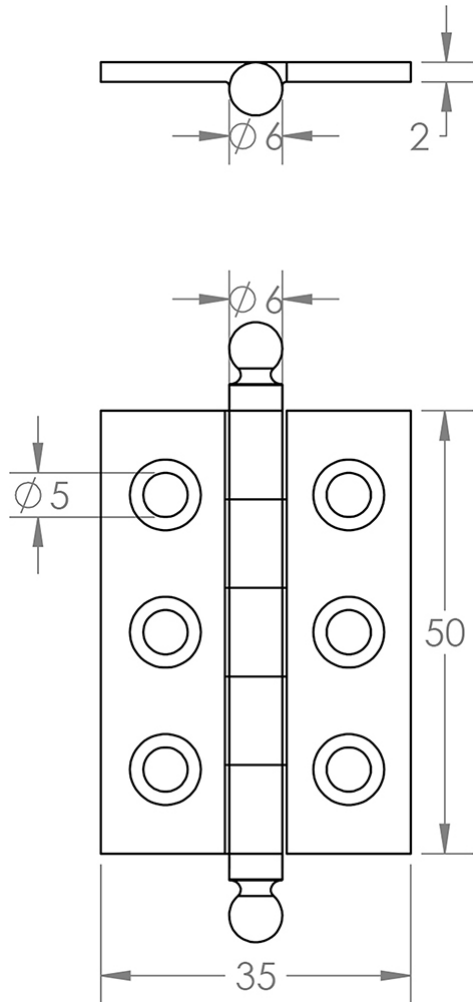

Small Finial Hinge - 50mm x 35mm - Dark Bronze (Lacquered)

Product Images

Description

- Cabinet style hinges suitable for cupboard doors

Finish

- Dark Bronze

Dimensions

- 50mm x 35mm x 2mm

Important Info Before You Buy

- Suitable for wooden doors
- Base material is brass
- Hinges are sold and priced in pairs and come supplied with screws

Products in this set

49959.1 - Small Finial Hinge - 50mm x 35mm - Dark Bronze (Lacquered) - Pair - (2 Hinges)