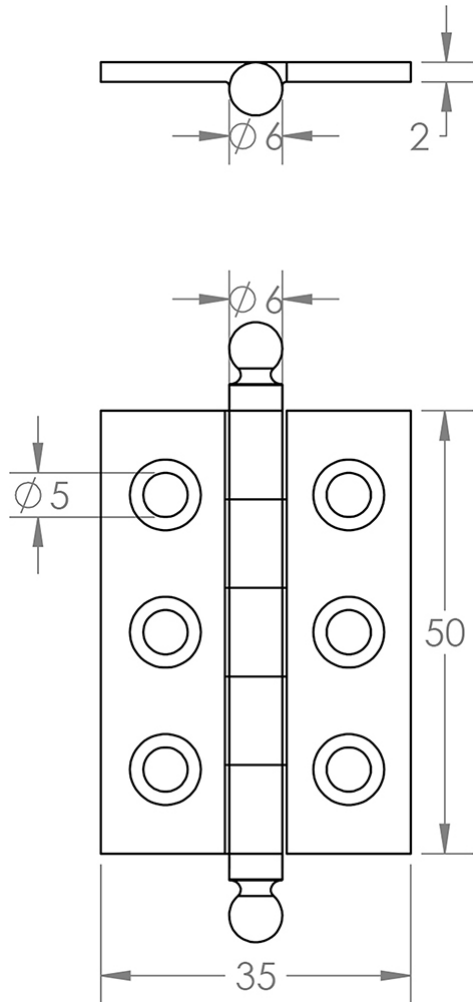

Small Finial Hinge - 50mm x 35mm - Antique Brass (Lacquered)

Product Images

Description

- Cabinet style hinges suitable for cupboard doors

Finish

- Antique Brass

Dimensions

- 50mm x 35mm x 2mm

Important Info Before You Buy

- Suitable for wooden doors
- Base material is brass
- Hinges are sold and priced in pairs and come supplied with screws

Products in this set

49960.1 - Small Finial Hinge - 50mm x 35mm - Antique Brass (Lacquered) - Pair - (2 Hinges)