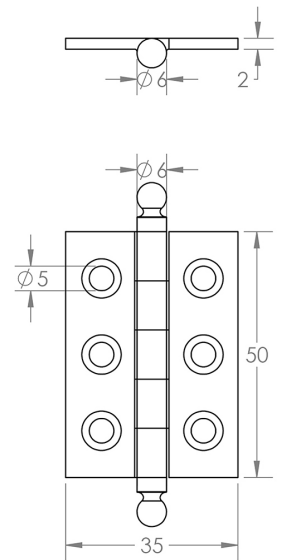

Small Finial Hinge - 50mm x 35mm - Antique Brass (Lacquered)

Product Images

Description

- Cabinet style hinges suitable for cupboard doors

Finish

- Antique Brass

Dimensions

- 50mm x 35mm x 2mm

Important Info Before You Buy

- Suitable for wooden doors
- Base material is brass
- Hinges are sold and priced in pairs and come supplied with screws

Products in this set

49960.1 - Small Finial Hinge - 50mm x 35mm - Antique Brass (Lacquered) - Pair - (2 Hinges)