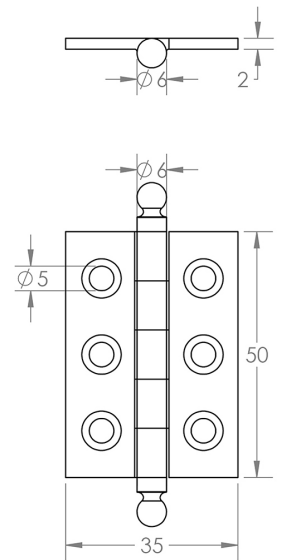

Small Finial Hinge - 50mm x 35mm - Satin Nickel

Product Images

Description

- Cabinet style hinges suitable for cupboard doors

Finish

- Satin Nickel

Dimensions

- 50mm x 35mm x 2mm

Important Info Before You Buy

- Suitable for wooden doors
- Base material is brass
- Hinges are sold and priced in pairs and come supplied with screws

Products in this set

49962.1 - Small Finial Hinge - 50mm x 35mm - Satin Nickel - Pair - (2 Hinges)