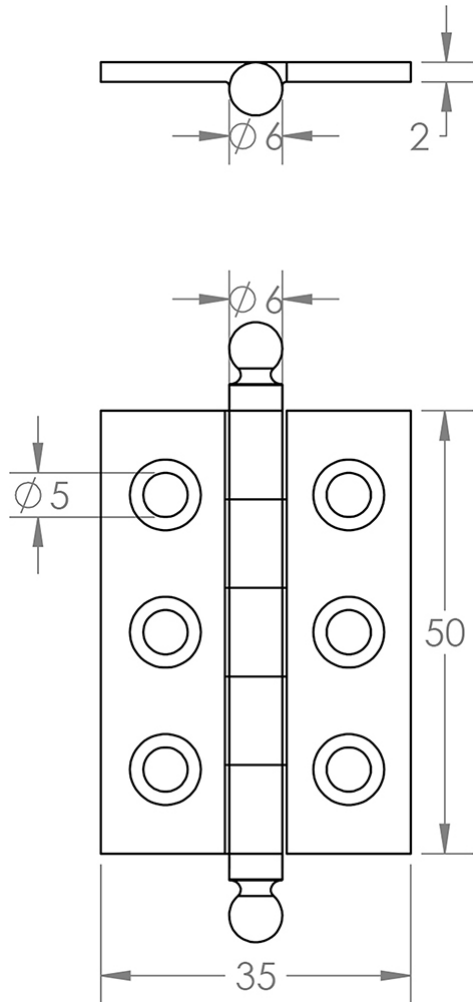

Small Finial Hinge - 50mm x 35mm - Satin Nickel

Product Images

Description

- Cabinet style hinges suitable for cupboard doors

Finish

- Satin Nickel

Dimensions

- 50mm x 35mm x 2mm

Important Info Before You Buy

- Suitable for wooden doors
- Base material is brass
- Hinges are sold and priced in pairs and come supplied with screws

Products in this set

49962.1 - Small Finial Hinge - 50mm x 35mm - Satin Nickel - Pair - (2 Hinges)