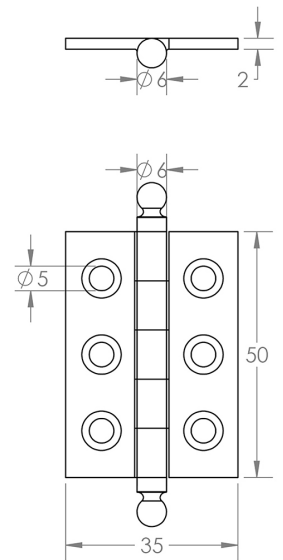

Small Finial Hinge - 50mm x 35mm - Polished Nickel

Product Images