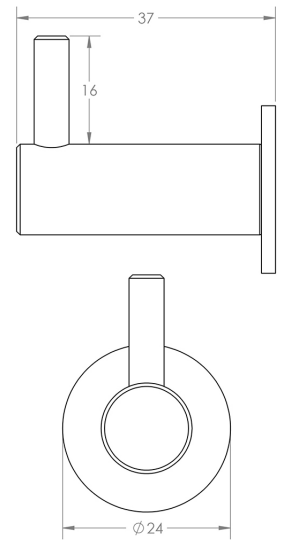

## Robe Hook With Rose - 37mm Projection - Matt Black

### Description

- Robe hook
- Ideal for mounting to the back of a door or into a wall
- Concealed fixed via a wood screw

### Dimensions

- 24mm rose
- 37mm projection

## Products in this set

---

49964.1 - Robe Hook With Rose - 37mm Projection - Matt Black - Each