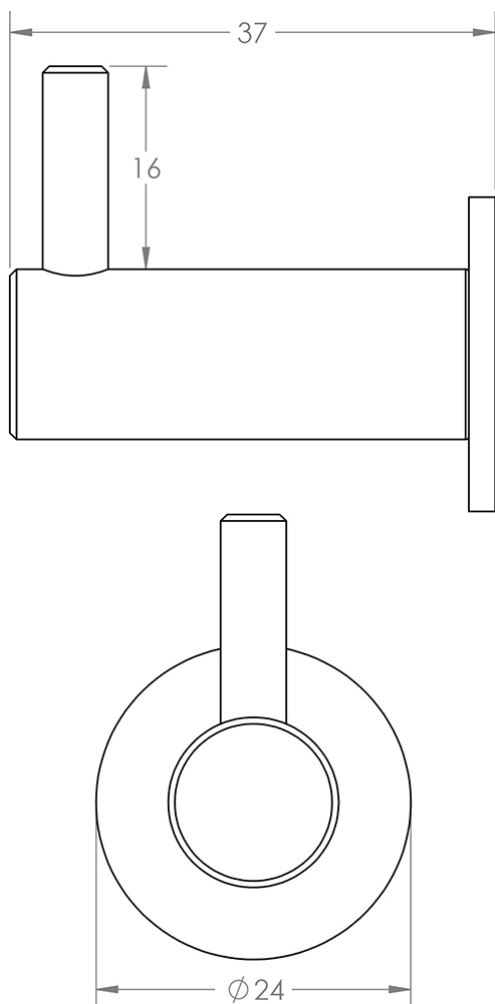

### Description

- Robe hook
- Ideal for mounting to the back of a door or into a wall
- Concealed fixed via a wood screw

### Dimensions

- 24mm rose
- 37mm projection

## Products in this set

---

49964.1 - Robe Hook With Rose - 37mm Projection - Matt Black - Each