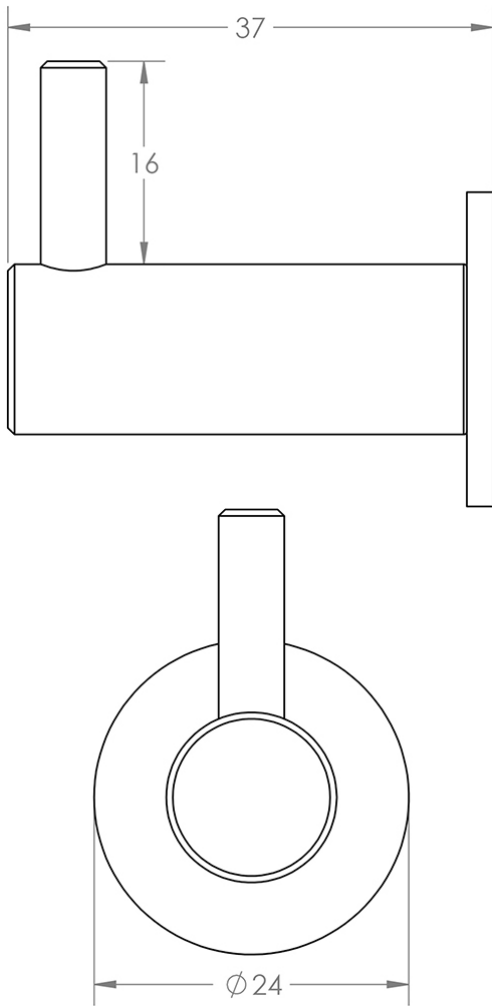

## Robe Hook With Rose - 37mm Projection - Dark Bronze (Lacquered)

### Description

- Robe hook
- Ideal for mounting to the back of a door or into a wall
- Concealed fixed via a wood screw

### Dimensions

- 24mm rose
- 37mm projection

## Products in this set

---

49965.1 - Robe Hook With Rose - 37mm Projection - Dark Bronze (Lacquered) - Each