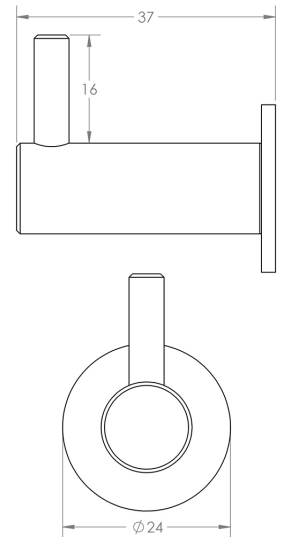

## Robe Hook With Rose - 37mm Projection - Dark Bronze (Lacquered)

### Description

- Robe hook
- Ideal for mounting to the back of a door or into a wall
- Concealed fixed via a wood screw

### Dimensions

- 24mm rose
- 37mm projection

## Products in this set

---

49965.1 - Robe Hook With Rose - 37mm Projection - Dark Bronze (Lacquered) - Each