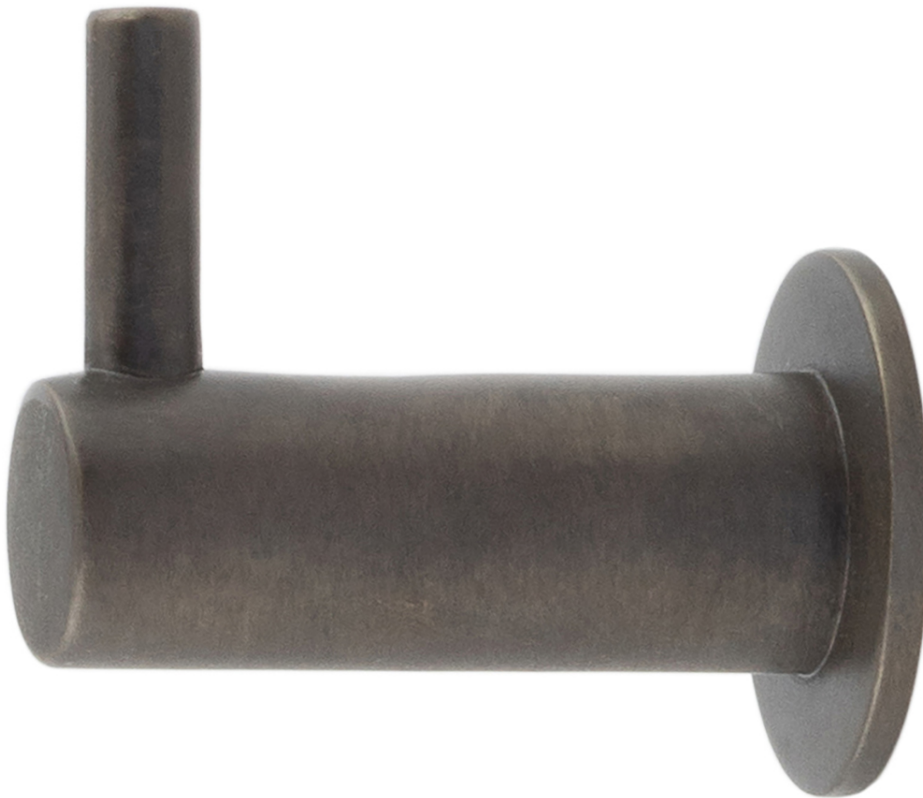

## Robe Hook With Rose - 37mm Projection - Dark Bronze (Lacquered)

### Description

- Robe hook
- Ideal for mounting to the back of a door or into a wall
- Concealed fixed via a wood screw

### Finish

- Dark Bronze

### Dimensions

- 24mm rose
- 37mm projection