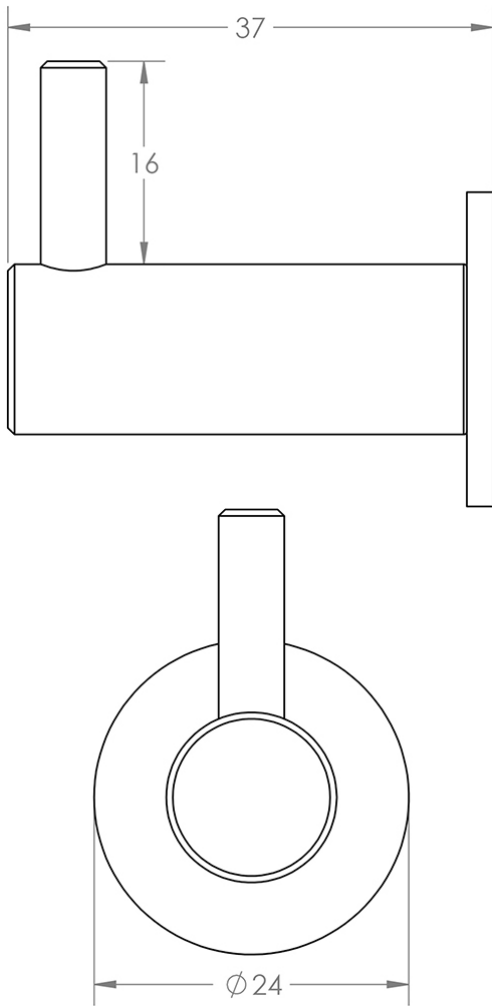

Robe Hook With Rose - 37mm Projection - Antique Brass (Lacquered)

Product Images

Description

- Robe hook
- Ideal for mounting to the back of a door or into a wall
- Concealed fixed via a wood screw

Finish

- Antique Brass

Dimensions

- 24mm rose
- 37mm projection

Unit Of Sale

- Sold individually - Each

Products in this set

49966.1 - Robe Hook With Rose - 37mm Projection - Antique Brass (Lacquered) - Each