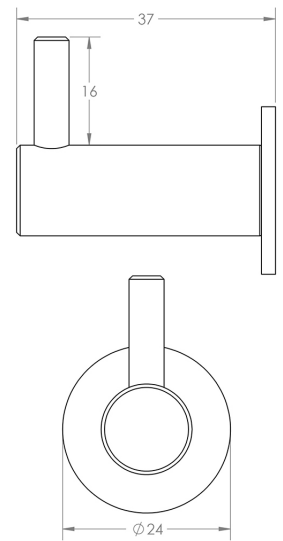

Robe Hook With Rose - 37mm Projection - Antique Brass (Lacquered)

Product Images

Description

- Robe hook
- Ideal for mounting to the back of a door or into a wall
- Concealed fixed via a wood screw

Finish

- Antique Brass

Dimensions

- 24mm rose
- 37mm projection

Unit Of Sale

- Sold individually - Each

Products in this set

49966.1 - Robe Hook With Rose - 37mm Projection - Antique Brass (Lacquered) - Each