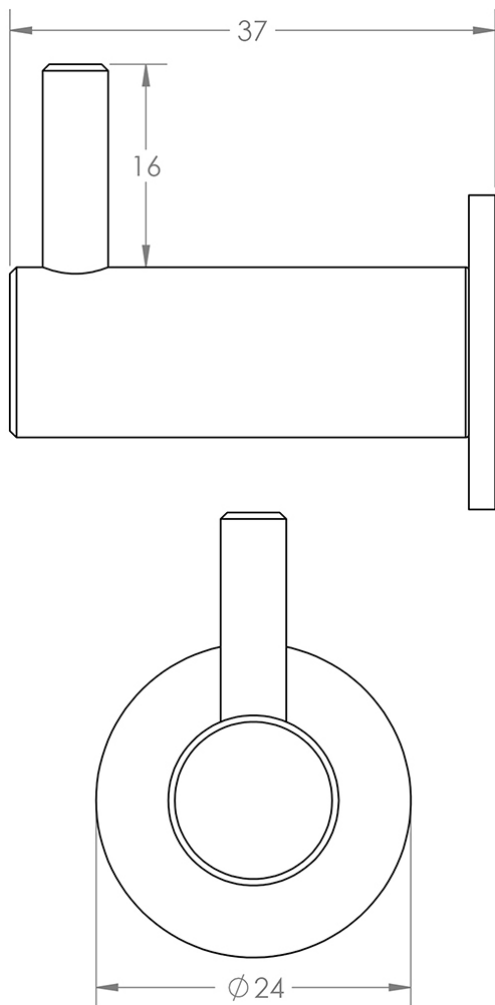

Robe Hook With Rose - 37mm Projection - Satin Brass (Lacquered)

Product Images

Description

- Robe hook
- Ideal for mounting to the back of a door or into a wall
- Concealed fixed via a wood screw

Finish

- Satin Brass

Dimensions

- 24mm rose
- 37mm projection

Unit Of Sale

- Sold individually - Each

Products in this set

49967.1 - Robe Hook With Rose - 37mm Projection - Satin Brass (Lacquered) - Each