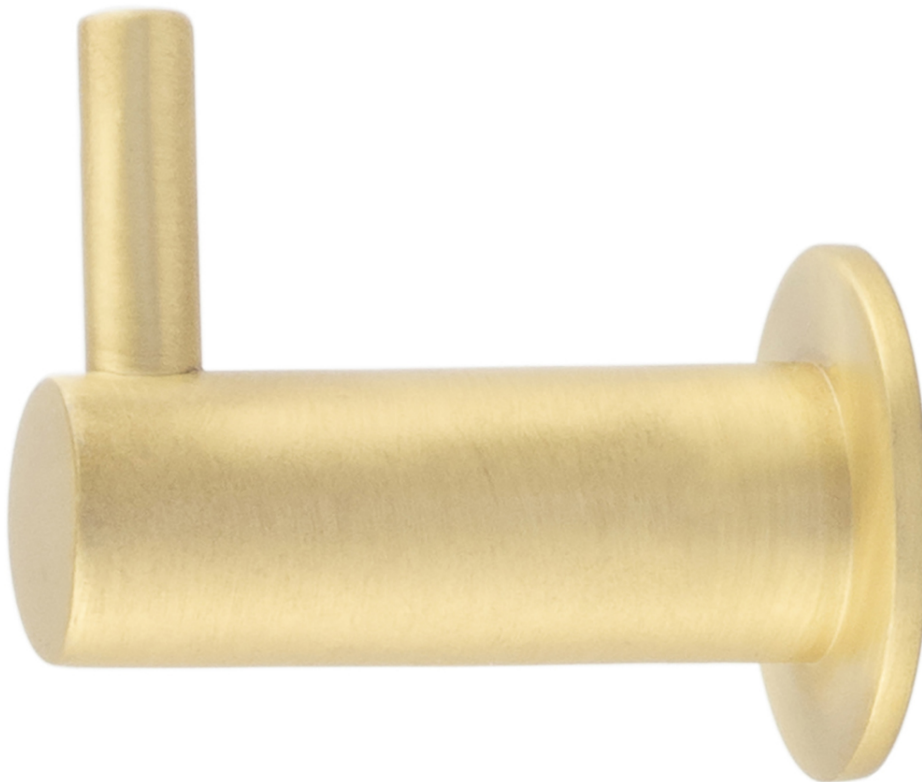

Robe Hook With Rose - 37mm Projection - Satin Brass (Lacquered)

Product Images

Description

- Robe hook
- Ideal for mounting to the back of a door or into a wall
- Concealed fixed via a wood screw

Finish

- Satin Brass

Dimensions

- 24mm rose
- 37mm projection

Unit Of Sale

- Sold individually - Each

Products in this set

49967.1 - Robe Hook With Rose - 37mm Projection - Satin Brass (Lacquered) - Each