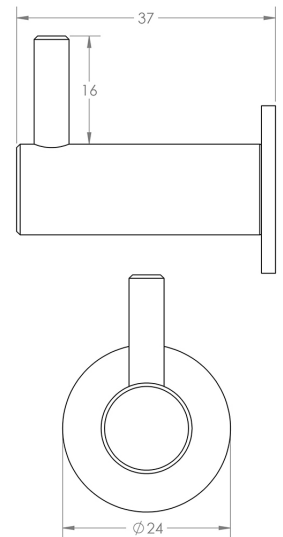

Robe Hook With Rose - 37mm Projection - Satin Brass (Lacquered)

Product Images

Description

- Robe hook
- Ideal for mounting to the back of a door or into a wall
- Concealed fixed via a wood screw

Finish

- Satin Brass

Dimensions

- 24mm rose
- 37mm projection

Unit Of Sale

- Sold individually - Each

Products in this set

49967.1 - Robe Hook With Rose - 37mm Projection - Satin Brass (Lacquered) - Each