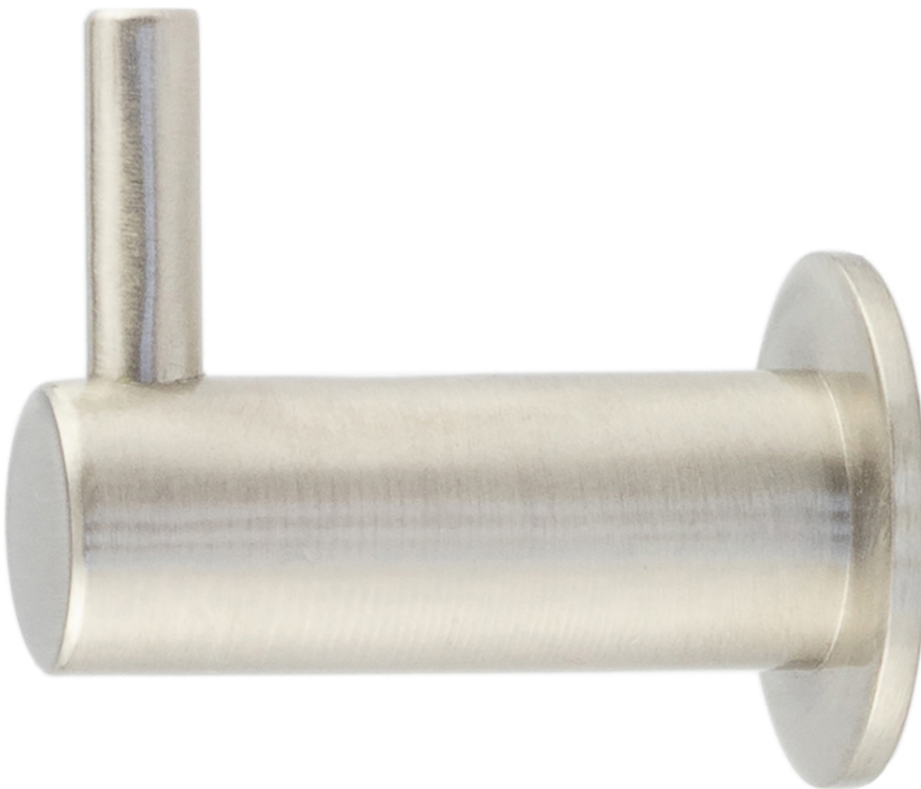

## Robe Hook With Rose - 37mm Projection - Satin Nickel

### Description

- Robe hook
- Ideal for mounting to the back of a door or into a wall
- Concealed fixed via a wood screw

### Finish

- Satin Nickel

### Dimensions

- 24mm rose
- 37mm projection