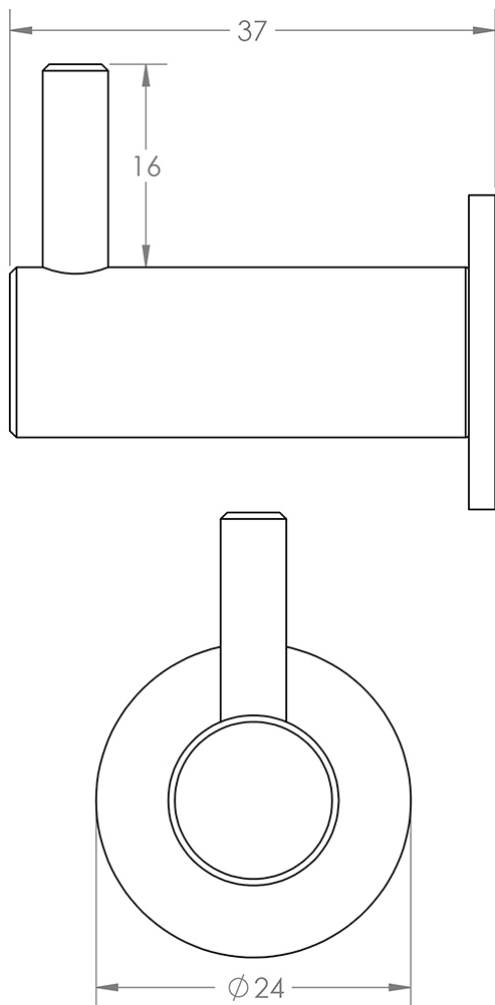

## Robe Hook With Rose - 37mm Projection - Satin Nickel

### Description

- Robe hook
- Ideal for mounting to the back of a door or into a wall
- Concealed fixed via a wood screw

### Dimensions

- 24mm rose
- 37mm projection

## Products in this set

---

49968.1 - Robe Hook With Rose - 37mm Projection - Satin Nickel - Each