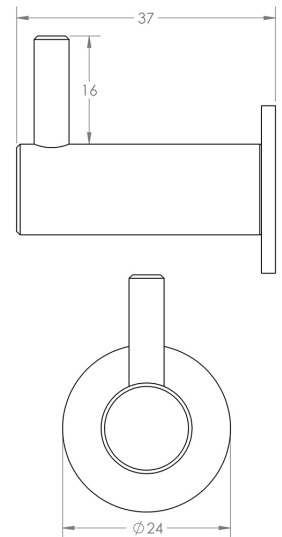

## Robe Hook With Rose - 37mm Projection - Satin Nickel

### Description

- Robe hook
- Ideal for mounting to the back of a door or into a wall
- Concealed fixed via a wood screw

### Dimensions

- 24mm rose
- 37mm projection

## Products in this set

---

49968.1 - Robe Hook With Rose - 37mm Projection - Satin Nickel - Each