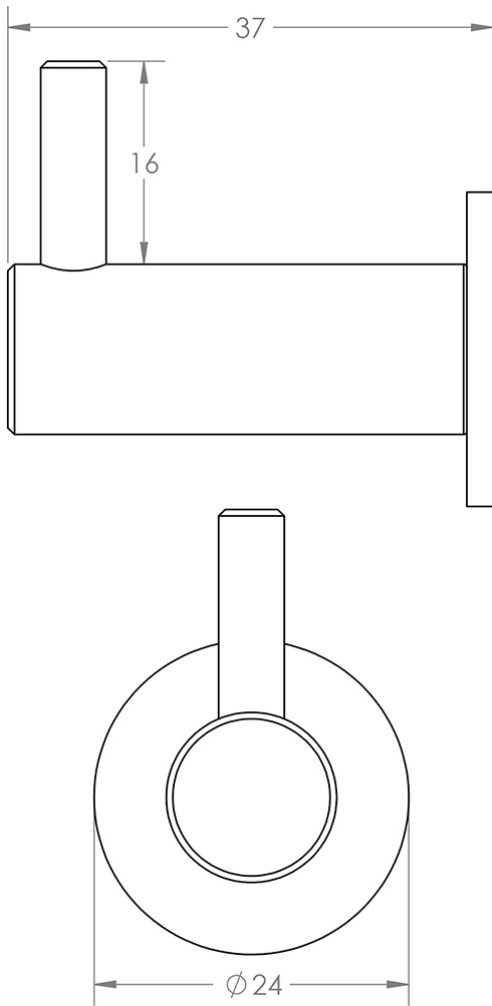

Robe Hook With Rose - 37mm Projection - Polished Nickel

Product Images

Description

- Robe hook
- Ideal for mounting to the back of a door or into a wall
- Concealed fixed via a wood screw

Finish

- Polished Nickel

Dimensions

- 24mm rose
- 37mm projection

Unit Of Sale

- Sold individually - Each

Products in this set

49969.1 - Robe Hook With Rose - 37mm Projection - Polished Nickel - Each