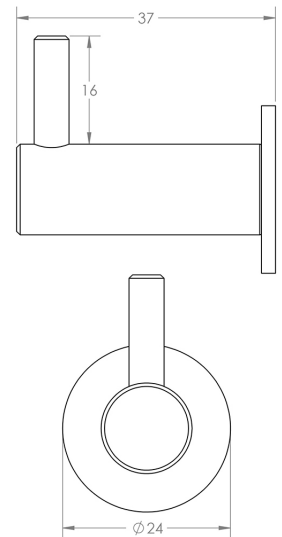

Robe Hook With Rose - 37mm Projection - Polished Nickel

Product Images

Description

- Robe hook
- Ideal for mounting to the back of a door or into a wall
- Concealed fixed via a wood screw

Finish

- Polished Nickel

Dimensions

- 24mm rose
- 37mm projection

Unit Of Sale

- Sold individually - Each

Products in this set

49969.1 - Robe Hook With Rose - 37mm Projection - Polished Nickel - Each