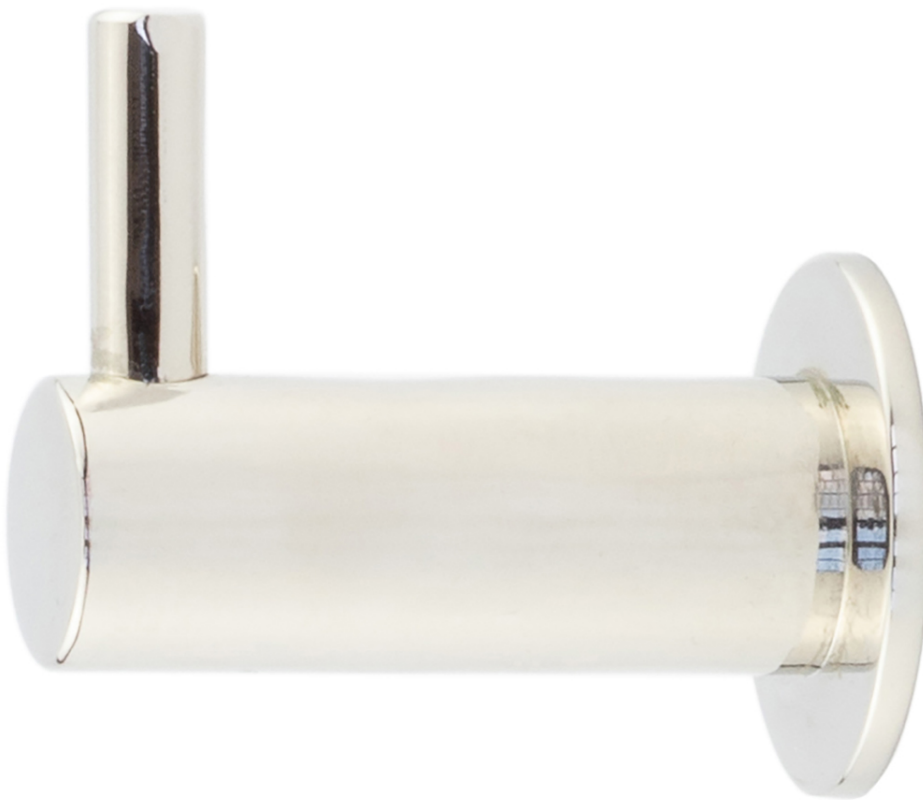

Robe Hook With Rose - 37mm Projection - Polished Nickel

Product Images

Description

- Robe hook
- Ideal for mounting to the back of a door or into a wall
- Concealed fixed via a wood screw

Finish

- Polished Nickel

Dimensions

- 24mm rose
- 37mm projection

Unit Of Sale

- Sold individually - Each

Products in this set

49969.1 - Robe Hook With Rose - 37mm Projection - Polished Nickel - Each