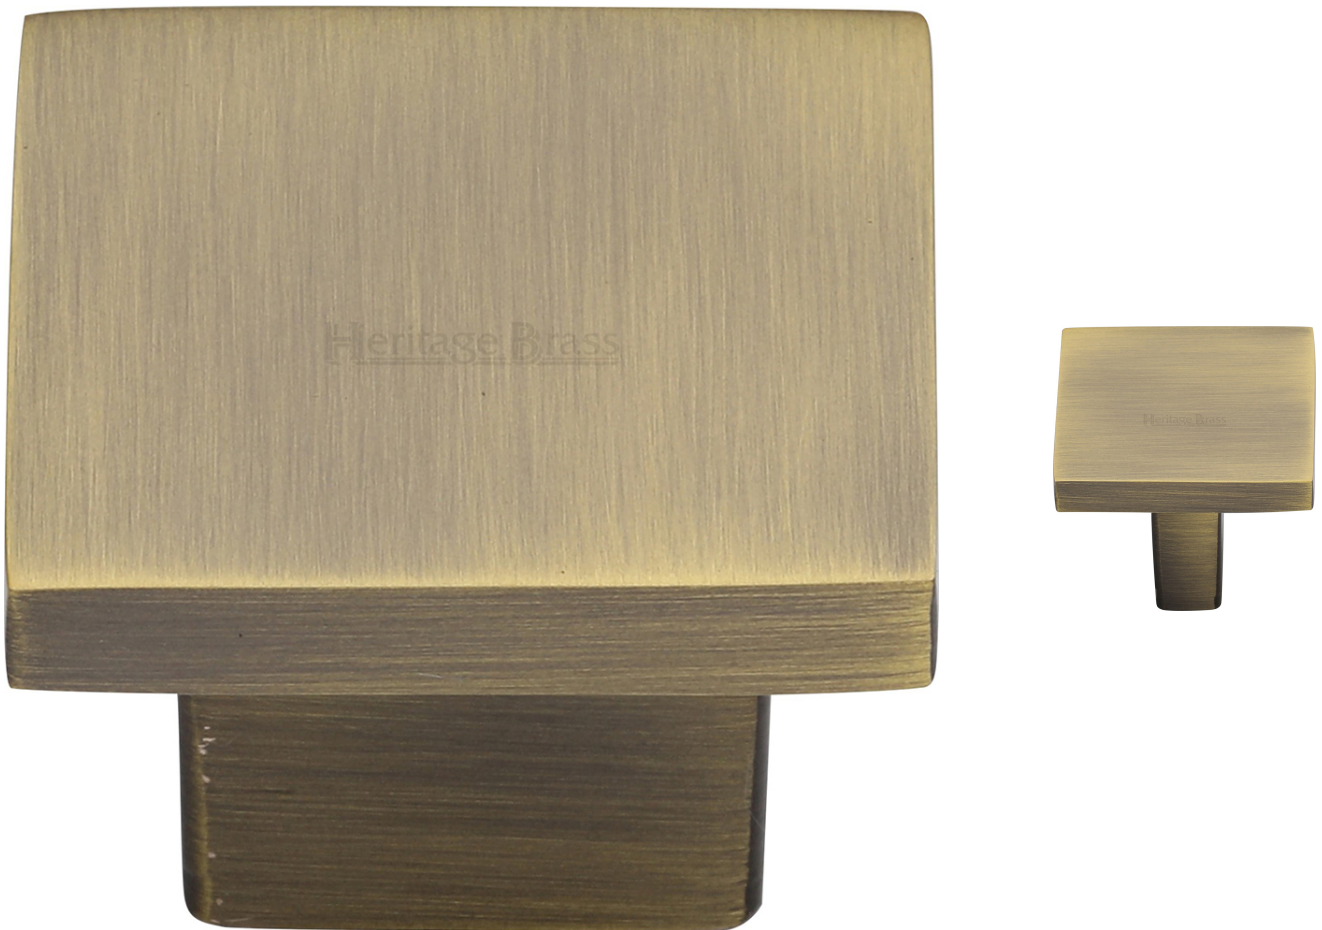

## Classic Square Cabinet Knob - Available In Two Sizes - Antique Brass (Gloss Lacquered)

### Product Images

### Description

- Classic square cabinet knob
- This popular design is ideal for use on modern or contemporary units including, kitchen cabinet doors, wardrobes, cupboard doors and drawers

## Base Material

- Made from solid brass