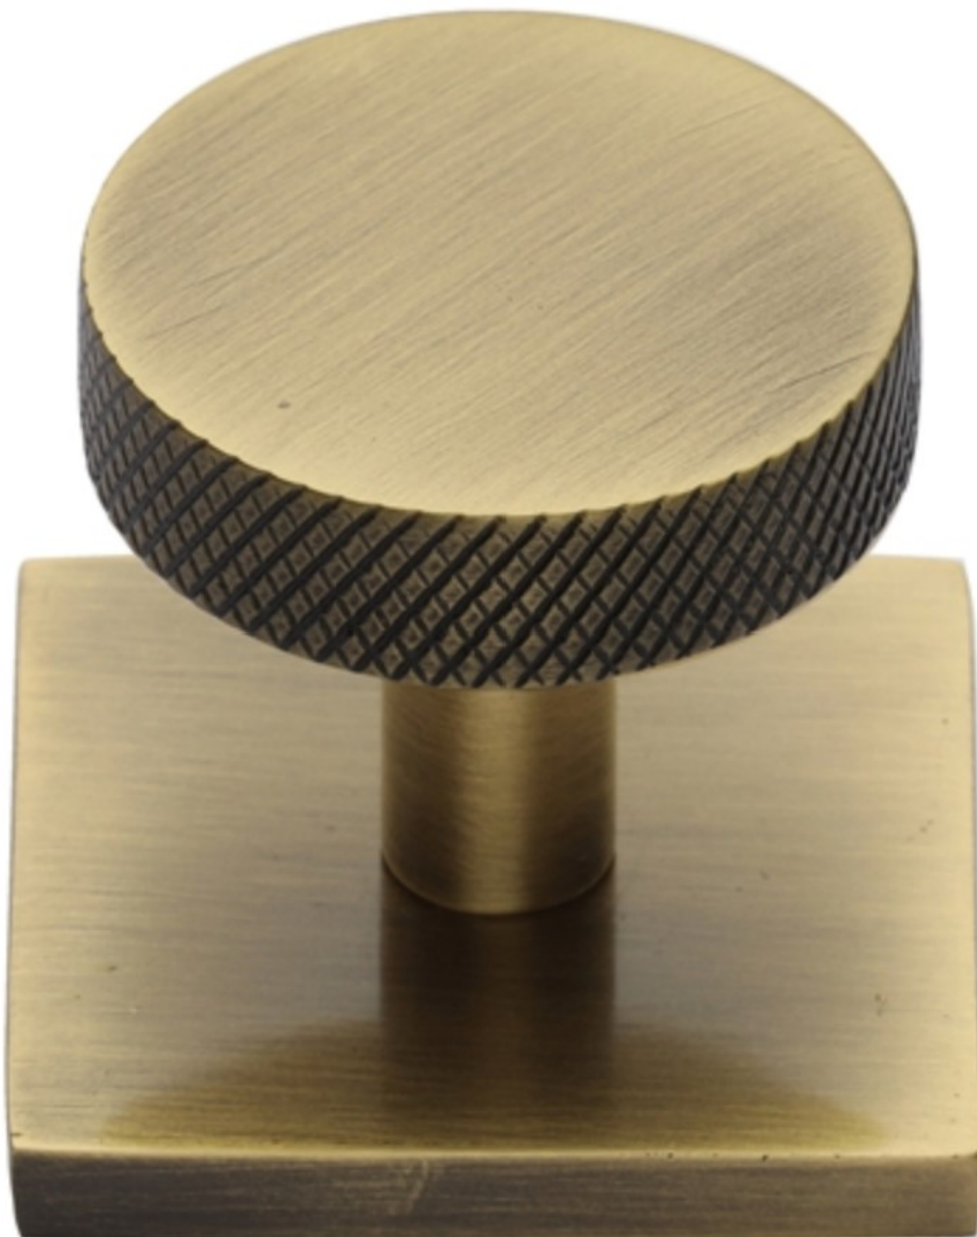

Knurled Disc Cabinet Knob With Square Backplate - 32mm Diameter - Antique Brass (Gloss Lacquered)

Product Images

Description

- Knurled disc cabinet knob with square backplate
- This popular design is ideal for use on modern or contemporary units including, kitchen cabinet doors, wardrobes, cupboard doors and drawers

Size Details

Item Code	Diameter	Base Size	Base Height	Projection
49982.1	32mm	38mm x 38mm	4mm	33mm

Base Material

- Made from solid brass

Finish

- Antique Brass

Fixings

- This handle is fitted via a M4 bolt from the rear of the door / drawer - see below diagram

- Bolt through fixings provide a superior strong fixing allowing this knob to be fitted to tall or heavy doors
- Comes supplied with M4 (diameter) x 25mm & 45mm (long) bolts, the 25mm long bolts are to suit 18mm cupboards and the 45mm designed to be cut down to length on site for thicker doors
- To save having to cut down the bolts provided we sell a range of M4 fixing bolts in various lengths

Usage

- Suitable for internal use

Unit Of Sale

- These cupboard knobs are sold individually - (Each)

Products in this set

49982.1 - Knurled Disc Cabinet Knob With Square Backplate - 32mm Diameter - Antique Brass (Gloss Lacquered) - Each