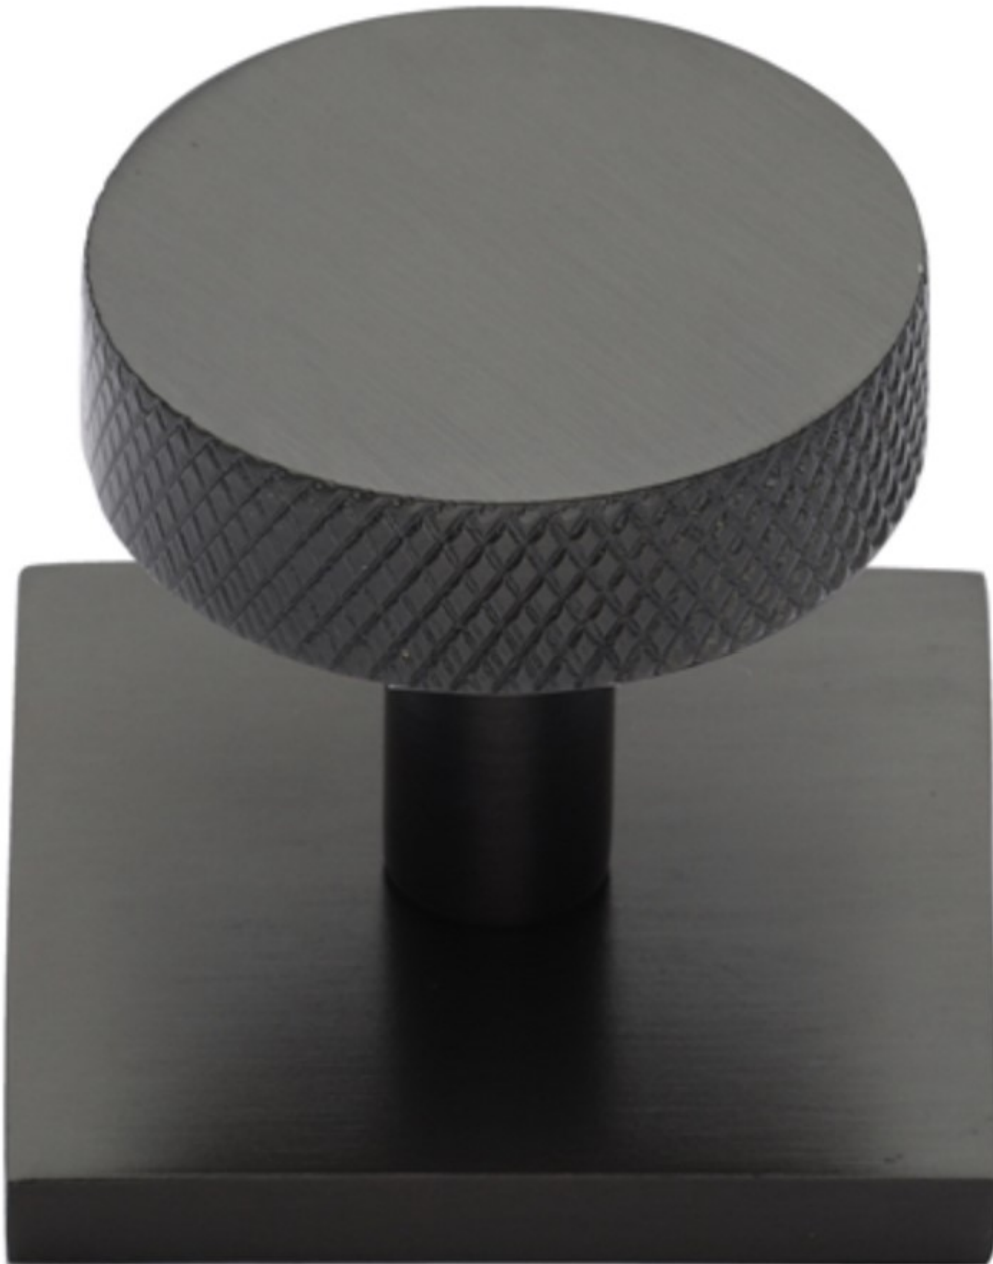

Knurled Disc Cabinet Knob With Square Backplate - 32mm Diameter - Matt Bronze (Lacquered)

Product Images

Description

- Knurled disc cabinet knob with square backplate
- This popular design is ideal for use on modern or contemporary units including, kitchen cabinet doors, wardrobes, cupboard doors and drawers

Size Details

Item Code	Diameter	Base Size	Base Height	Projection
50017.1	32mm	38mm x 38mm	4mm	33mm

Base Material

- Made from solid brass

Finish

- Matt Bronze

Fixings

- This handle is fitted via a M4 bolt from the rear of the door / drawer - see below diagram

- Bolt through fixings provide a superior strong fixing allowing this knob to be fitted to tall or heavy doors
- Comes supplied with M4 (diameter) x 25mm & 45mm (long) bolts, the 25mm long bolts are to suit 18mm cupboards and the 45mm designed to be cut down to length on site for thicker doors
- To save having to cut down the bolts provided we sell a range of M4 fixing bolts in various lengths

Usage

- Suitable for internal use

Unit Of Sale

- These cupboard knobs are sold individually - (Each)

Products in this set

50017.1 - Knurled Disc Cabinet Knob With Square Backplate - 32mm Diameter - Matt Bronze (Lacquered) - Each