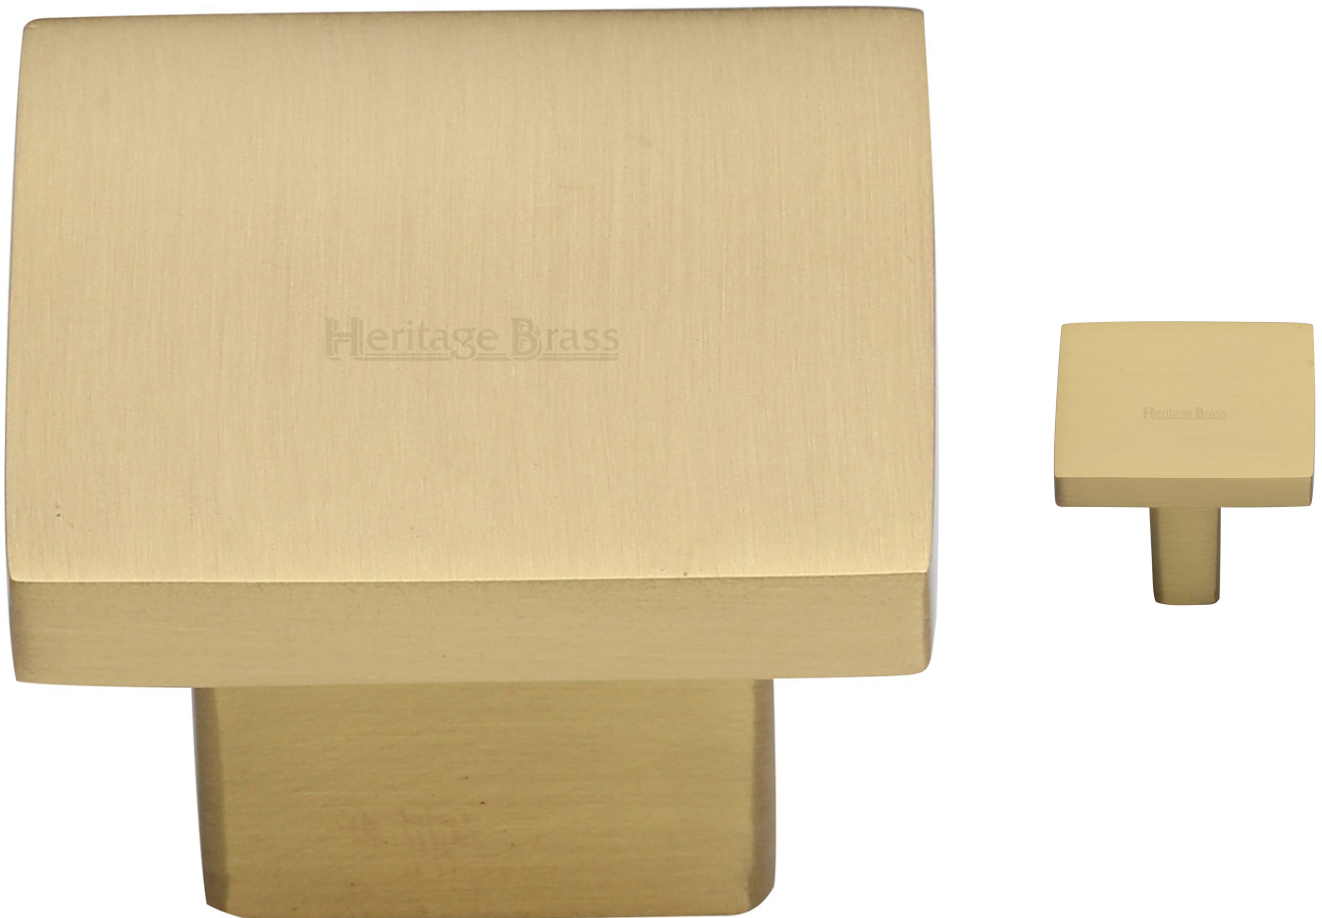

Classic Square Cabinet Knob - Available In Two Sizes - Satin Brass (Lacquered)

Product Images

Description

- Classic square cabinet knob
- This popular design is ideal for use on modern or contemporary units including, kitchen cabinet doors, wardrobes, cupboard doors and drawers

Size Details

- Available In Two Sizes

Item Code	Size	Base Size	Projection
50048.1	32mm x 32mm	21mm x 19mm	26mm

50048.2	40mm x 40mm	26mm x 11mm	28mm
---------	-------------	-------------	------

Base Material

- Made from solid brass

Finish

- Satin Brass

Fixings

- This handle is fitted via a M4 bolt from the rear of the door / drawer - see below diagram

- Bolt through fixings provide a superior strong fixing allowing this knob to be fitted to tall or heavy doors
- Comes supplied with M4 (diameter) x 25mm & 45mm (long) bolts, the 25mm long bolts are to suit 18mm cupboards and the 45mm designed to be cut down to length on site for thicker doors
- To save having to cut down the bolts provided we sell a range of M4 fixing bolts in various lengths

Usage

- Suitable for internal use

Unit Of Sale

- These cupboard knobs are sold individually - (Each)

Products in this set

50048.1 - Classic Square Cabinet Knob - 32mm x 32mm - Satin Brass (Lacquered) - Each