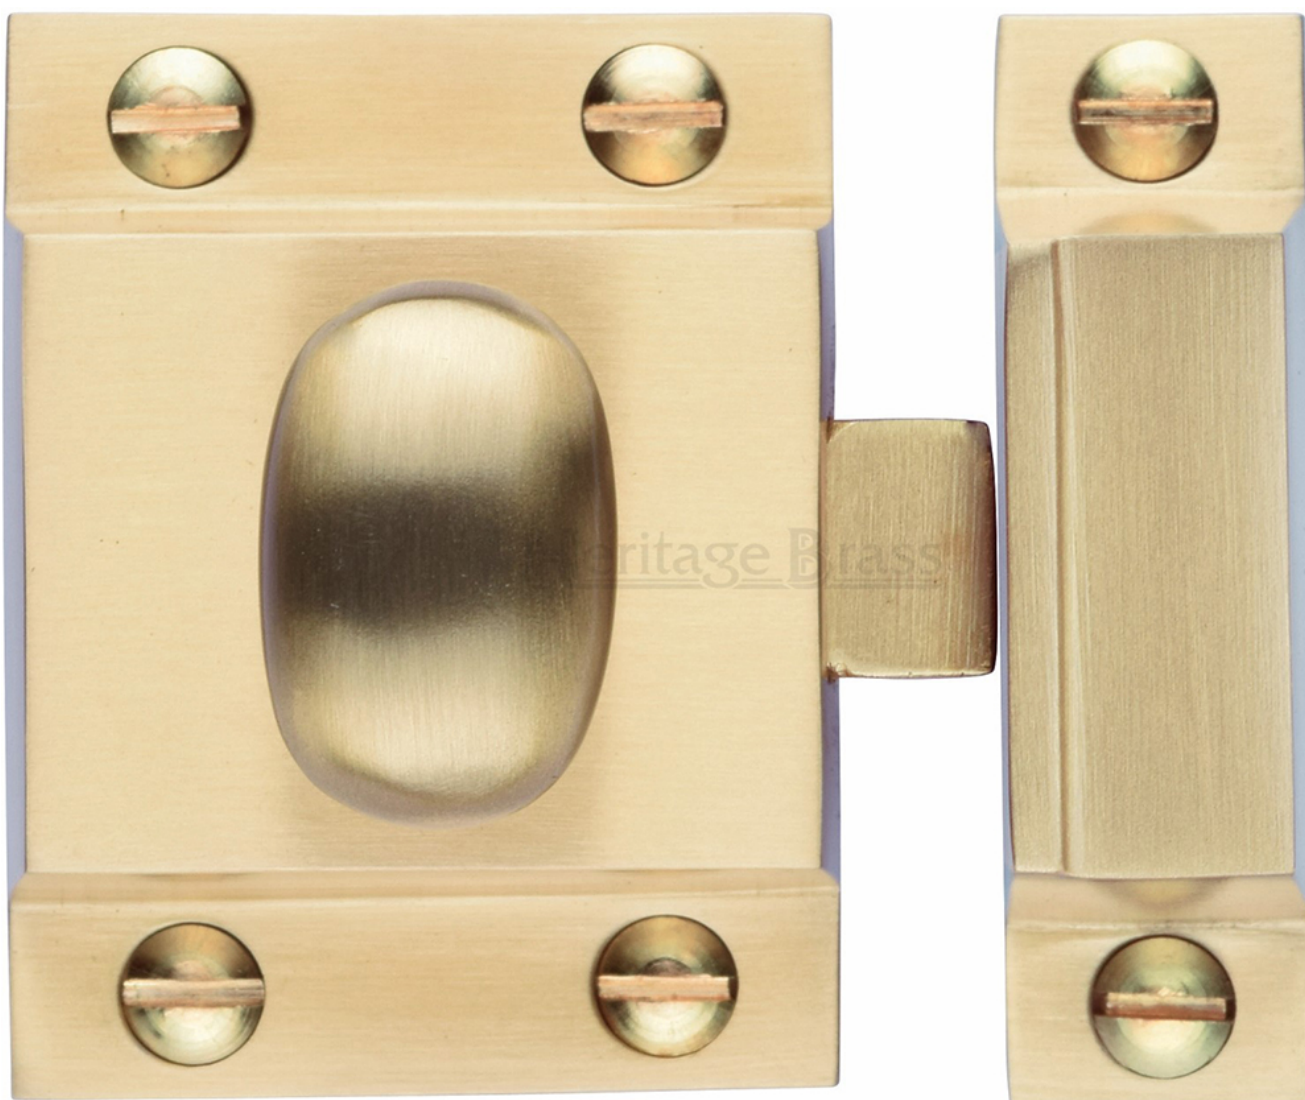

Cupboard Catch With Oval Knob - 53mm x 40mm - Satin Brass (Lacquered)

Product Images

Description

- Sprung cupboard catch with oval knob
- Face fixed with wood screws
- This classic cupboard catch is suitable for use on kitchen cabinet doors, wardrobes, cupboard doors and drawers.

Dimensions

| Item Code | Body Size | Keep Size | Projection | Knob Size |
|-----------|-------------|-------------|------------|-------------|
| 50057.1 | 53mm x 40mm | 53mm x 17mm | 32mm | 26mm x 18mm |

Base Material

- Made from solid brass.

Finish Details

- Satin nickel

Fixings

- Supplied with 6 face fixing wood screws

Unit Of Sale

- This cupboard catch is sold individually - (Each)

Products in this set

50057.1 - Cupboard Catch With Oval Knob - 53mm x 40mm - Satin Brass (Lacquered) - Each