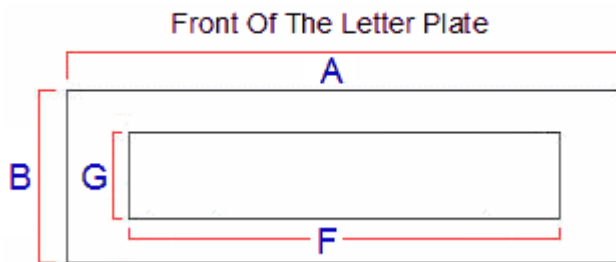


Art Deco Style Stepped Letter Plate - 310mm x 89mm - Polished Brass (Lacquered)

Product Images

Description

- Stepped pattern front door letter plate.
- 310mm x 89mm
- Made from solid brass.
- Sprung loaded inward opening flap.

Finish

- Polished brass

Dimensions

- Overall Length (A) - 310mm
- Overall Height (B) - 89mm
- Bolt centers (C) - 300mm
- Internal Hole Width Required (D) - 273mm
- Internal Hole Height Required (Including Spring) (E) - 65mm
- Aperture Width Externally (F) - 264mm
- Aperture Height Externally (G) - 45mm

Products in this set

20339.1 - High Quality Art Deco Style Stepped Letter Plate - 310mm x 89mm - Polished Brass (Lacquered) - Each