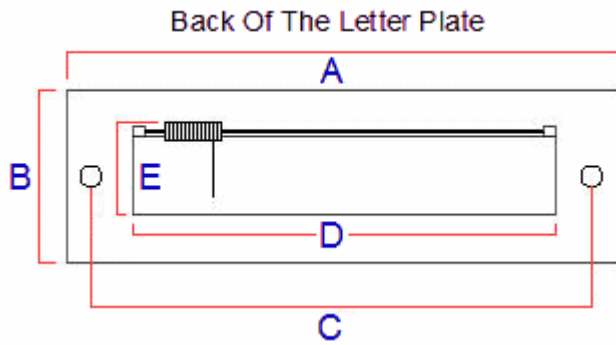


Art Deco Style Stepped Letter Plate - 310mm x 89mm - Polished Brass (Lacquered)

Product Images

Description

- Stepped pattern front door letter plate.
- 310mm x 89mm
- Made from solid brass.
- Sprung loaded inward opening flap.

Finish

- Polished brass

Dimensions

- Overall Length (A) - 310mm
- Overall Height (B) - 89mm
- Bolt centers (C) - 300mm
- Internal Hole Width Required (D) - 273mm
- Internal Hole Height Required (Including Spring) (E) - 65mm
- Aperture Width Externally (F) - 264mm
- Aperture Height Externally (G) - 45mm

Important Info Before You Buy

- Suitable for wooden doors
- Sprung flap to keep letter plate closed
- Comes with fixing bolts and domed cover caps
- Matching letter tidy for inside of the door available

Products in this set

20339.1 - High Quality Art Deco Style Stepped Letter Plate - 310mm x 89mm - Polished Brass (Lacquered) - Each