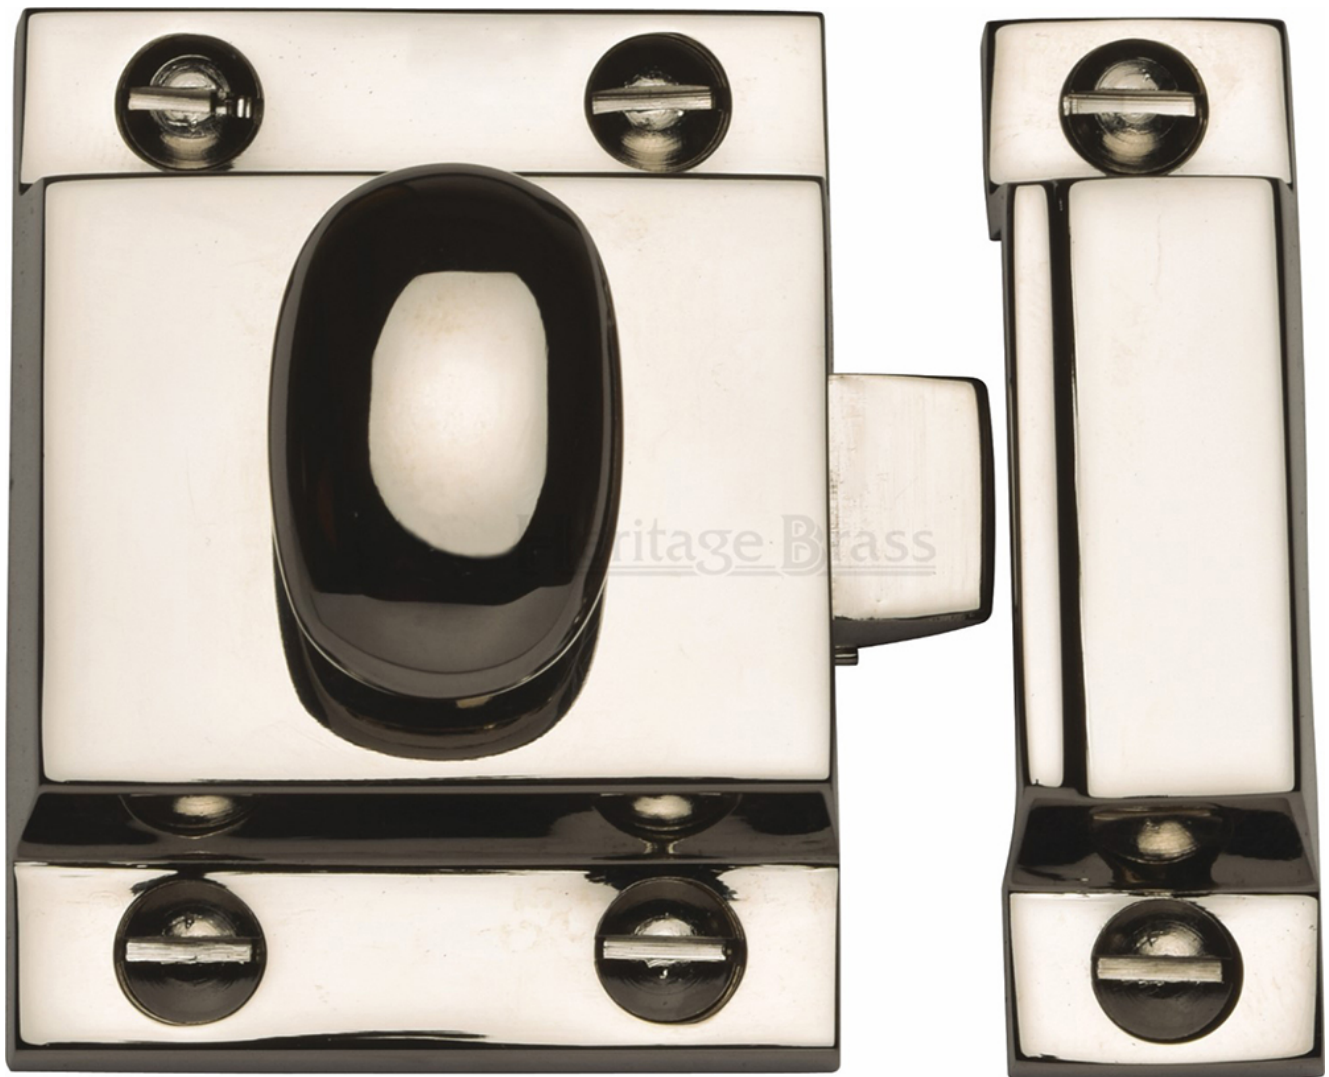

Cupboard Catch With Oval Knob - 53mm x 40mm - Polished Nickel

Product Images

Description

- Sprung cupboard catch with oval knob
- Face fixed with wood screws
- This classic cupboard catch is suitable for use on kitchen cabinet doors, wardrobes, cupboard doors and drawers.

Dimensions

Item Code	Body Size	Keep Size	Projection	Knob Size
50092.1	53mm x 40mm	53mm x 17mm	32mm	26mm x 18mm

Base Material

- Made from solid brass.

Finish Details

- Satin nickel

Fixings

- Supplied with 6 face fixing wood screws

Unit Of Sale

- This cupboard catch is sold individually - (Each)

Products in this set

50092.1 - Cupboard Catch With Oval Knob - 53mm x 40mm - Polished Nickel - Each