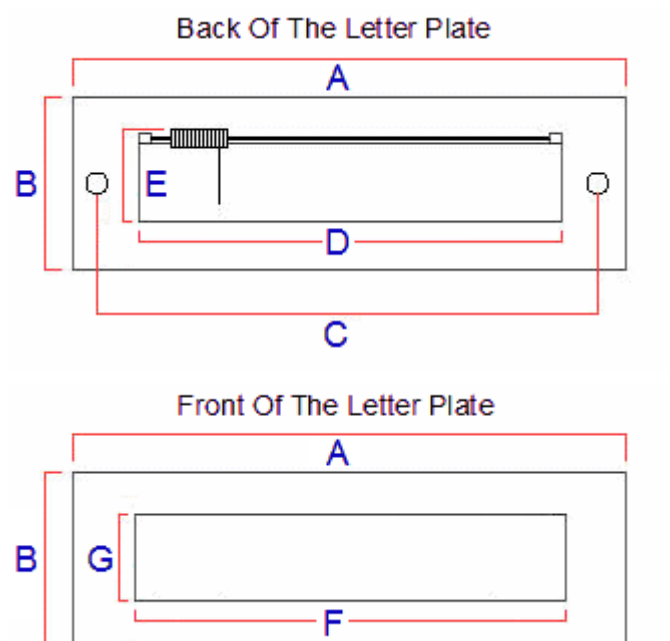


Extra Large Front Door Letter Plate (Accepts A4) - Satin Chrome - 402mm x 124mm

Product Images

Description

- Extra large design plain style letter plate for wooden front doors measuring 402mm x 124mm

- Close to the imperial measurements of 16 inch x 6 inch
- Large aperture (opening) 320mm x 72mm. Allows A4 size paper and card to be posted without being folded.
- Ideal for large residential doors or commercial properties and offices where large parcels are often delivered.
- Brushed satin chrome plated finish.

Finish

- Satin chrome - (Brushed finish.)

Base Material

- Made from solid brass

Dimensions

- Overall Length (A) - 402mm
- Overall Height (B) - 124mm
- Bolt centers (C) - 360mm
- Internal Hole Width Required (D) - 326mm
- Internal Hole Height Required (Including Spring) (E) - 90mm
- Aperture Width Externally (F) - 320mm
- Aperture Height Externally (G) - 70mm

Products in this set

20346.1 - Extra Large Front Door Letter Plate (Accepts A4) - Satin Chrome - 402mm x 124mm - Each