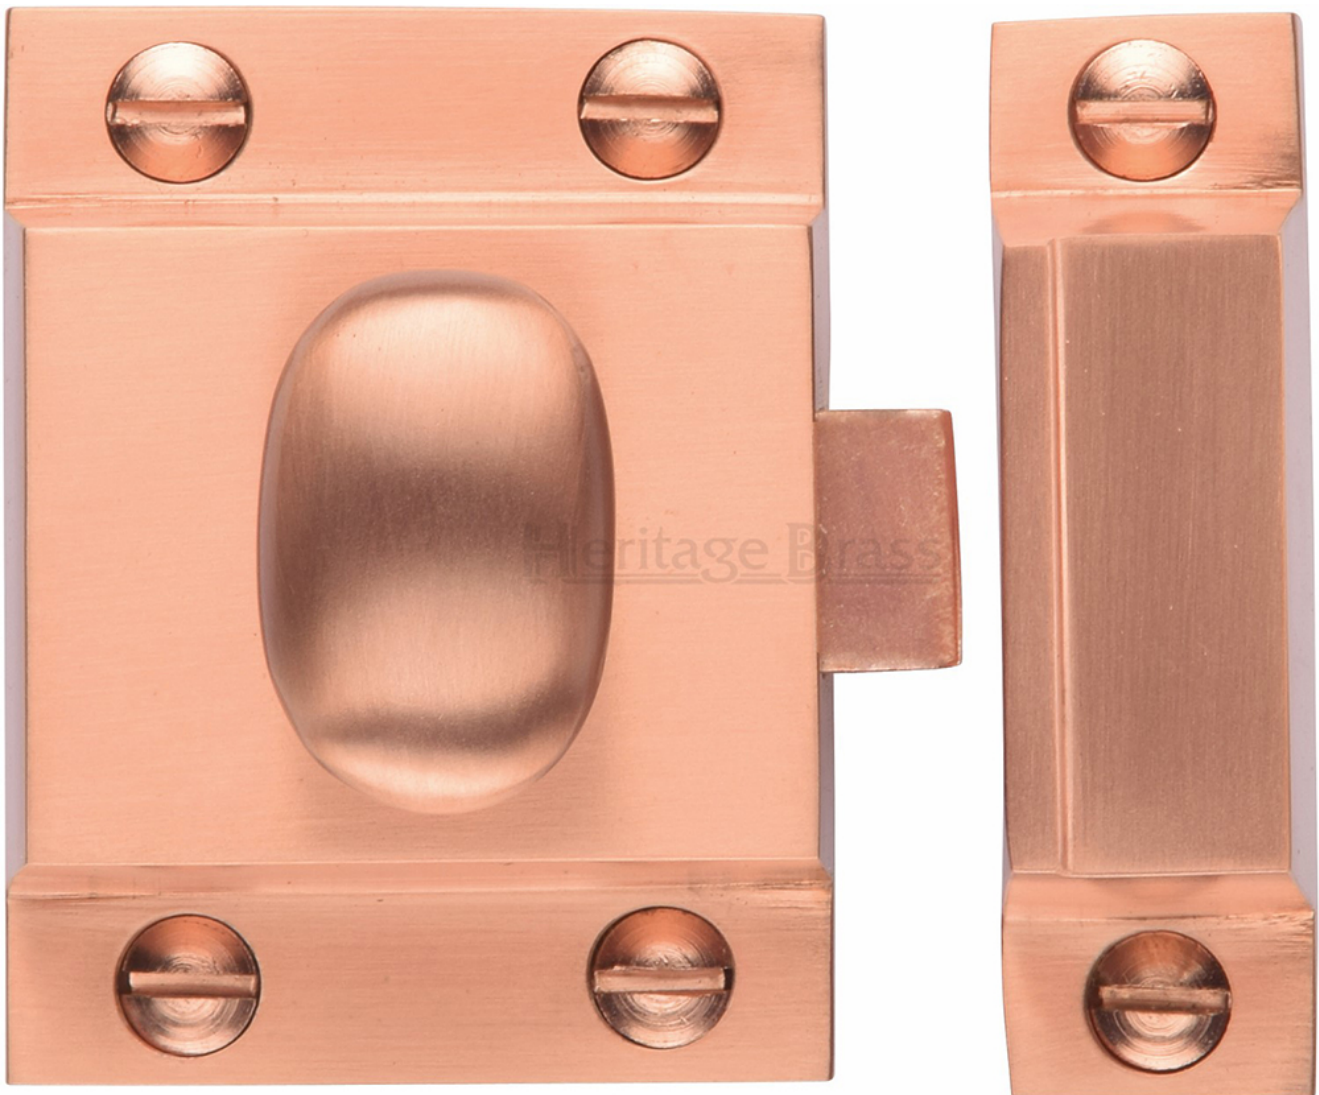

Cupboard Catch With Oval Knob - 53mm x 40mm - Satin Copper (lacquered)

Product Images

Description

- Sprung cupboard catch with oval knob
- Face fixed with wood screws
- This classic cupboard catch is suitable for use on kitchen cabinet doors, wardrobes, cupboard doors and drawers.

Dimensions

Item Code	Body Size	Keep Size	Projection	Knob Size
50162.1	53mm x 40mm	53mm x 17mm	32mm	26mm x 18mm

Base Material

- Made from solid brass.

Finish Details

- Satin nickel

Fixings

- Supplied with 6 face fixing wood screws

Unit Of Sale

- This cupboard catch is sold individually - (Each)

Products in this set

50162.1 - Cupboard Catch With Oval Knob - 53mm x 40mm - Satin Copper (lacquered) - Each