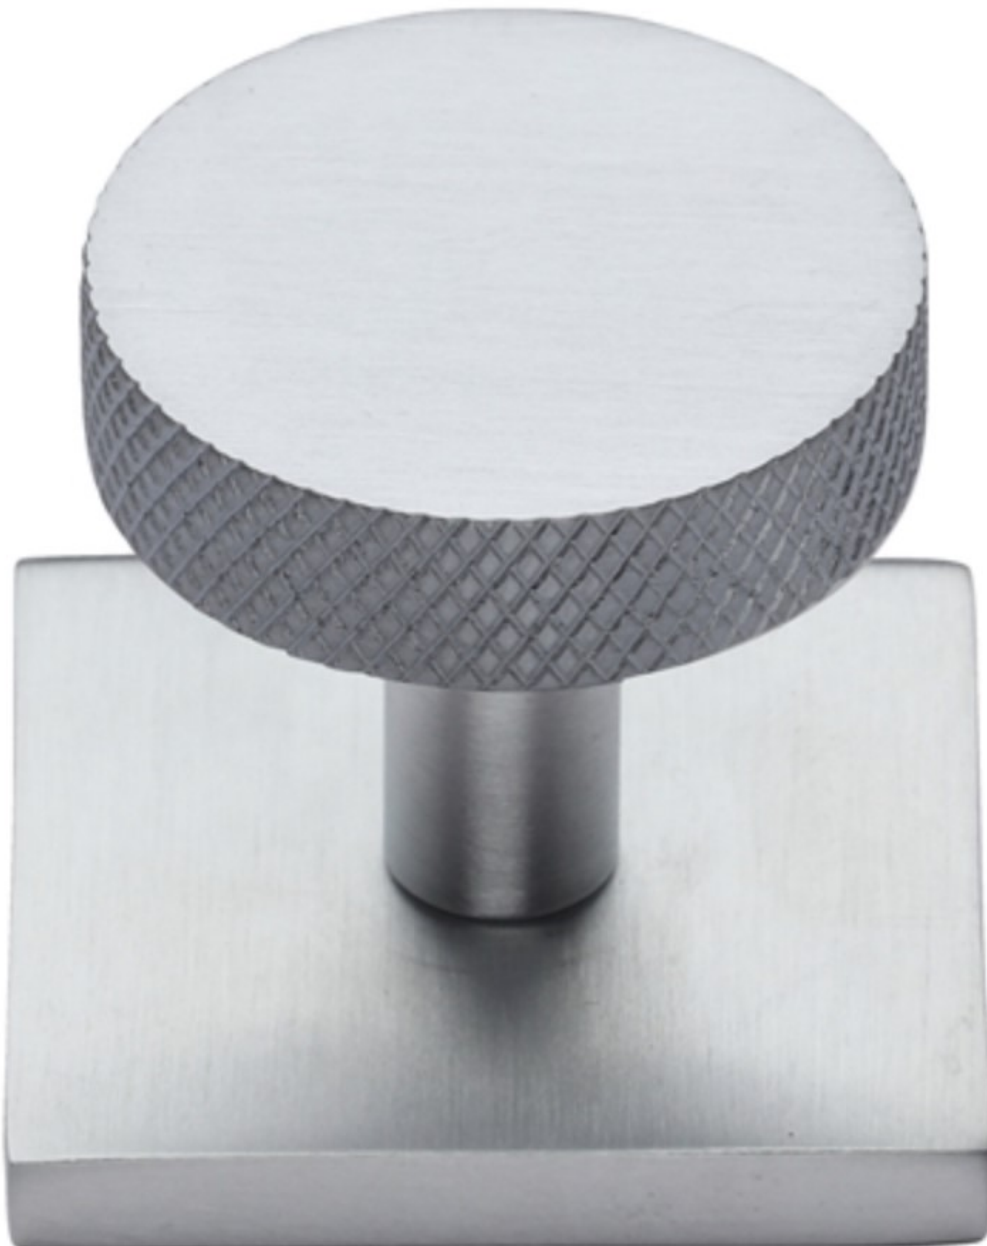

Knurled Disc Cabinet Knob With Square Backplate - 32mm Diameter - Satin Chrome

Product Images

Description

- Knurled disc cabinet knob with square backplate
- This popular design is ideal for use on modern or contemporary units including, kitchen cabinet doors, wardrobes, cupboard doors and drawers

Size Details

Item Code	Diameter	Base Size	Base Height	Projection
50192.1	32mm	38mm x 38mm	4mm	33mm

Base Material

- Made from solid brass

Finish

- Satin Chrome

Fixings

- This handle is fitted via a M4 bolt from the rear of the door / drawer - see below diagram

- Bolt through fixings provide a superior strong fixing allowing this knob to be fitted to tall or heavy doors
- Comes supplied with M4 (diameter) x 25mm & 45mm (long) bolts, the 25mm long bolts are to suit 18mm cupboards and the 45mm designed to be cut down to length on site for thicker doors
- To save having to cut down the bolts provided we sell a range of M4 fixing bolts in various lengths

Usage

- Suitable for internal use

Unit Of Sale

- These cupboard knobs are sold individually - (Each)

Products in this set

50192.1 - Knurled Disc Cabinet Knob With Square Backplate - 32mm Diameter - Satin Chrome - Each