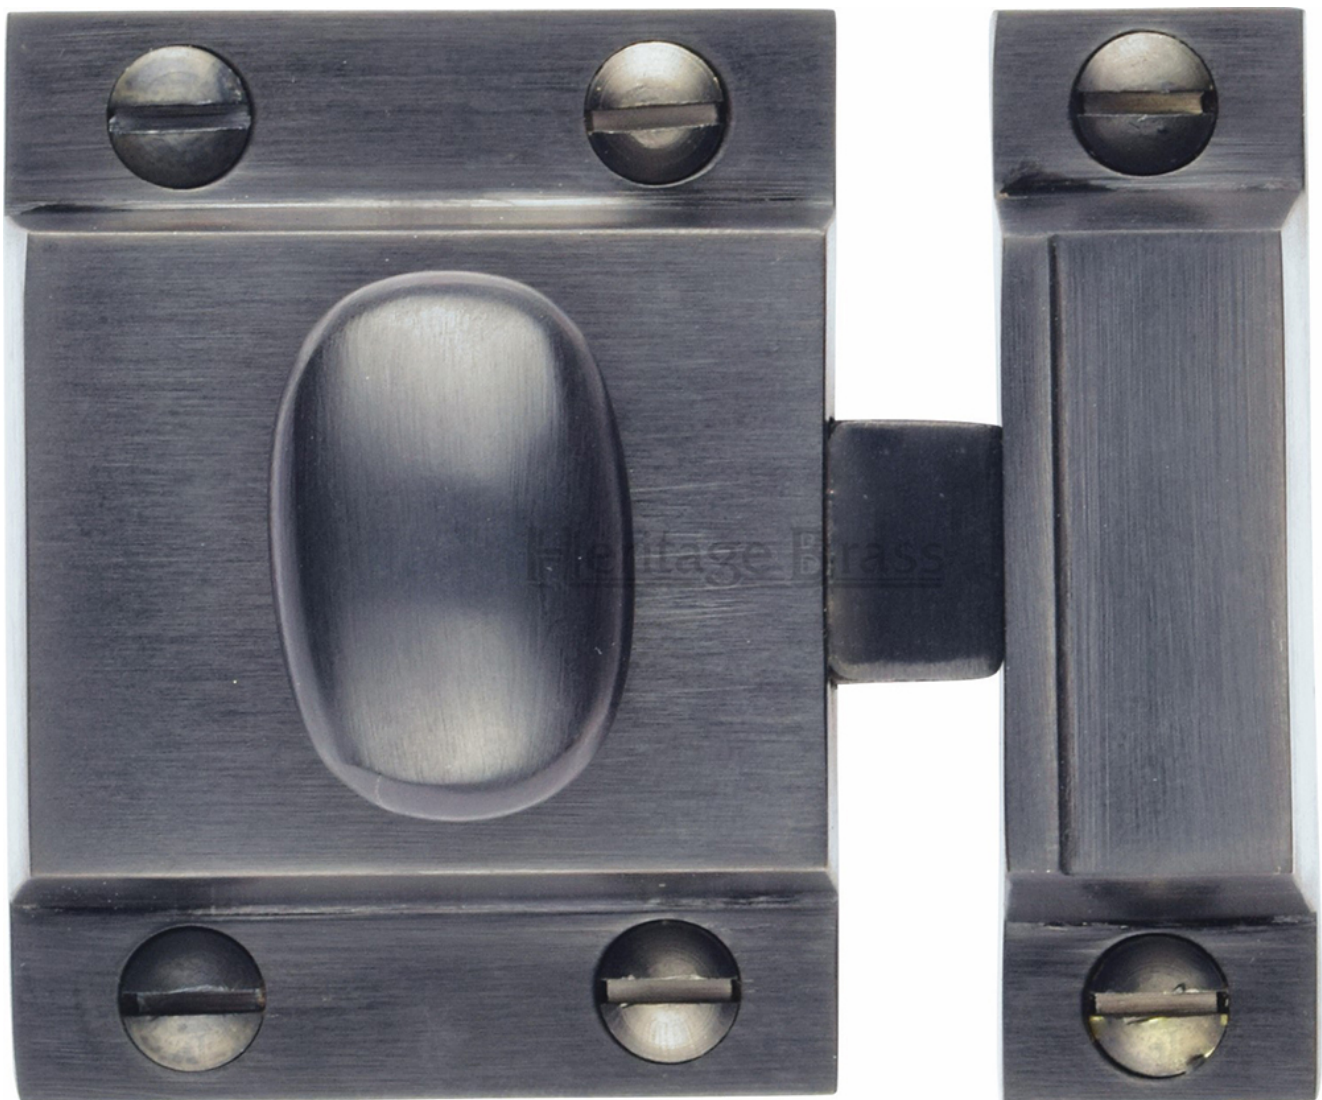

## Cupboard Catch With Oval Knob - 53mm x 40mm - Matt Black

### Description

---

- Sprung cupboard catch with oval knob
- Face fixed with wood screws
- This classic cupboard catch is suitable for use on kitchen cabinet doors, wardrobes, cupboard doors and drawers.

## Base Material

- Made from solid brass.

## Finish Details

- Satin nickel