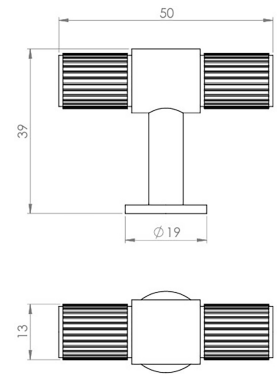

Line Knurled T-Bar Cabinet Knob - 50mm Length - Antique Brass (Lacquered)

Product Images

Description

- Line knurled T-Bar design cupboard door knob
- This popular design is ideal for use on modern or contemporary units including, kitchen cabinet doors, wardrobes, cupboard doors and drawers

Size Details

Item Code	Size	Base Diameter	Projection
50320.1	50mm x 13mm	19mm	39mm

Base Material

- Made from solid brass

Finish

- Antique Brass

Fixings

- This handle is fitted via a M4 bolt from the rear of the door / drawer - see below diagram

- Bolt through fixings provide a superior strong fixing allowing this knob to be fitted to tall or heavy doors
- Comes supplied with M4 (diameter) x 25mm & 45mm (long) bolts, the 25mm long bolts are to suit 18mm cupboards and the 45mm designed to be cut down to length on site for thicker doors
- To save having to cut down the bolts provided we sell a range of M4 fixing bolts in various lengths

Usage

- Suitable for internal use

Unit Of Sale

- These cupboard knobs are sold individually - (Each)

Products in this set

50320.1 - Line Knurled T-Bar Cabinet Knob - 50mm Length - Antique Brass (Lacquered) - Each