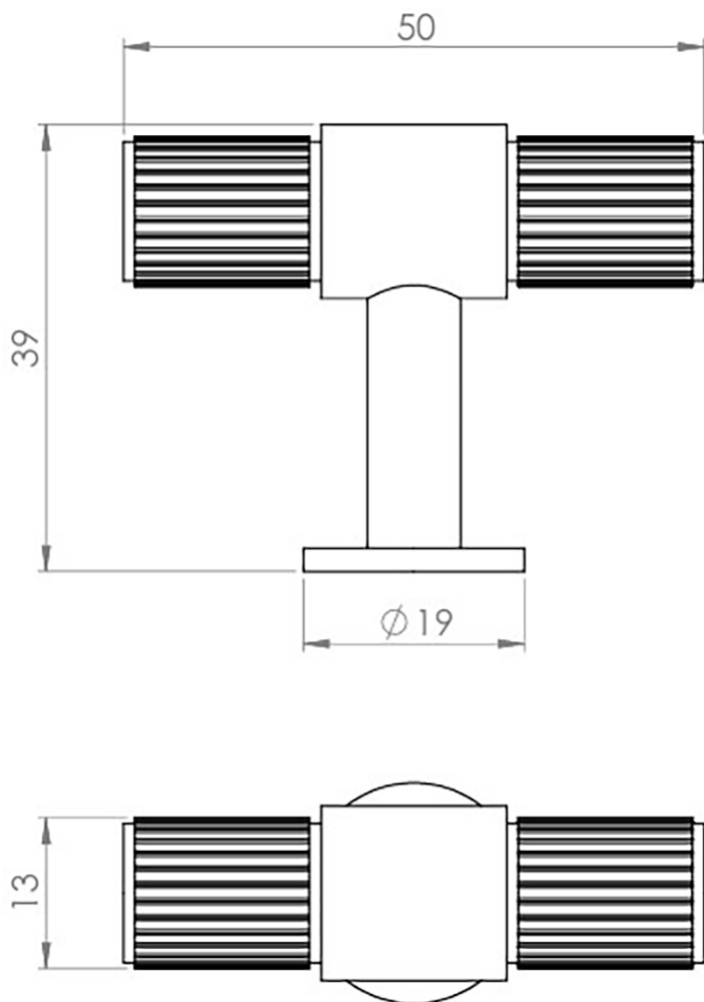

Line Knurled T-Bar Cabinet Knob - 50mm Length - Antique Brass (Lacquered)

Product Images

Description

- Line knurled T-Bar design cupboard door knob
- This popular design is ideal for use on modern or contemporary units including, kitchen cabinet doors, wardrobes, cupboard doors and drawers

Size Details

Item Code	Size	Base Diameter	Projection
50320.1	50mm x 13mm	19mm	39mm

Base Material

- Made from solid brass

Finish

- Antique Brass

Fixings

- This handle is fitted via a M4 bolt from the rear of the door / drawer - see below diagram

- Bolt through fixings provide a superior strong fixing allowing this knob to be fitted to tall or heavy doors
- Comes supplied with M4 (diameter) x 25mm & 45mm (long) bolts, the 25mm long bolts are to suit 18mm cupboards and the 45mm designed to be cut down to length on site for thicker doors
- To save having to cut down the bolts provided we sell a range of M4 fixing bolts in various lengths

Usage

- Suitable for internal use

Unit Of Sale

- These cupboard knobs are sold individually - (Each)

Products in this set

50320.1 - Line Knurled T-Bar Cabinet Knob - 50mm Length - Antique Brass (Lacquered) - Each