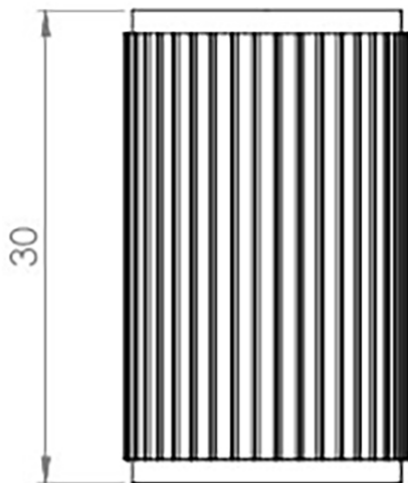

Line Knurled Cylindrical Cabinet Knob - 30mm Projection - Antique Brass (Lacquered)

Product Images

Description

- Line knurled cylindrical cupboard door knob
- This popular design is ideal for use on modern or contemporary units including, kitchen cabinet doors, wardrobes, cupboard doors and drawers

Size Details

Item Code	Diameter	Base Diameter	Projection
50321.1	18mm	18mm	30mm

Base Material

- Made from solid brass

Finish

- Antique Brass

Fixings

- This handle is fitted via a M4 bolt from the rear of the door / drawer - see below diagram

- Bolt through fixings provide a superior strong fixing allowing this knob to be fitted to tall or heavy doors
- Comes supplied with M4 (diameter) x 25mm & 45mm (long) bolts, the 25mm long bolts are to suit 18mm cupboards and the 45mm designed to be cut down to length on site for thicker doors