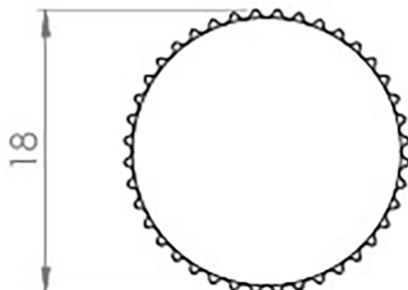

Line Knurled Cylindrical Cabinet Knob - 30mm Projection - Antique Brass (Lacquered)

Product Images

Description

- Line knurled cylindrical cupboard door knob
- This popular design is ideal for use on modern or contemporary units including, kitchen cabinet doors, wardrobes, cupboard doors and drawers

Size Details

Item Code	Diameter	Base Diameter	Projection
50321.1	18mm	18mm	30mm

Base Material

- Made from solid brass

Finish

- Antique Brass

Fixings

- This handle is fitted via a M4 bolt from the rear of the door / drawer - see below diagram

- Bolt through fixings provide a superior strong fixing allowing this knob to be fitted to tall or heavy doors
- Comes supplied with M4 (diameter) x 25mm & 45mm (long) bolts, the 25mm long bolts are to suit 18mm cupboards and the 45mm designed to be cut down to length on site for thicker doors