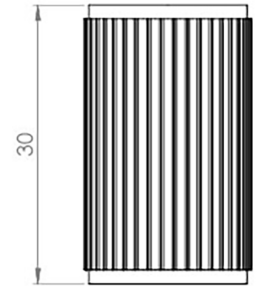

Line Knurled Cylindrical Cabinet Knob - 30mm Projection - Antique Brass (Lacquered)

Product Images

Description

- Line knurled cylindrical cupboard door knob
- This popular design is ideal for use on modern or contemporary units including, kitchen cabinet doors, wardrobes, cupboard doors and drawers

Size Details

Item Code	Diameter	Base Diameter	Projection
50321.1	18mm	18mm	30mm

Base Material

- Made from solid brass

Finish

- Antique Brass

Fixings

- This handle is fitted via a M4 bolt from the rear of the door / drawer - see below diagram

- Bolt through fixings provide a superior strong fixing allowing this knob to be fitted to tall or heavy doors
- Comes supplied with M4 (diameter) x 25mm & 45mm (long) bolts, the 25mm long bolts are to suit 18mm cupboards and the 45mm designed to be cut down to length on site for thicker doors