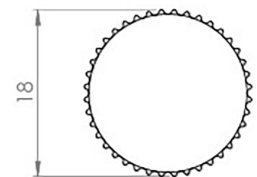

Line Knurled Cylindrical Cabinet Knob - 30mm Projection - Antique Brass (Lacquered)

Product Images

Description

- Line knurled cylindrical cupboard door knob
- This popular design is ideal for use on modern or contemporary units including, kitchen cabinet doors, wardrobes, cupboard doors and drawers

Size Details

Item Code	Diameter	Base Diameter	Projection
50321.1	18mm	18mm	30mm

Base Material

- Made from solid brass

Finish

- Antique Brass

Fixings

- This handle is fitted via a M4 bolt from the rear of the door / drawer - see below diagram

- Bolt through fixings provide a superior strong fixing allowing this knob to be fitted to tall or heavy doors
- Comes supplied with M4 (diameter) x 25mm & 45mm (long) bolts, the 25mm long bolts are to suit 18mm cupboards and the 45mm designed to be cut down to length on site for thicker doors