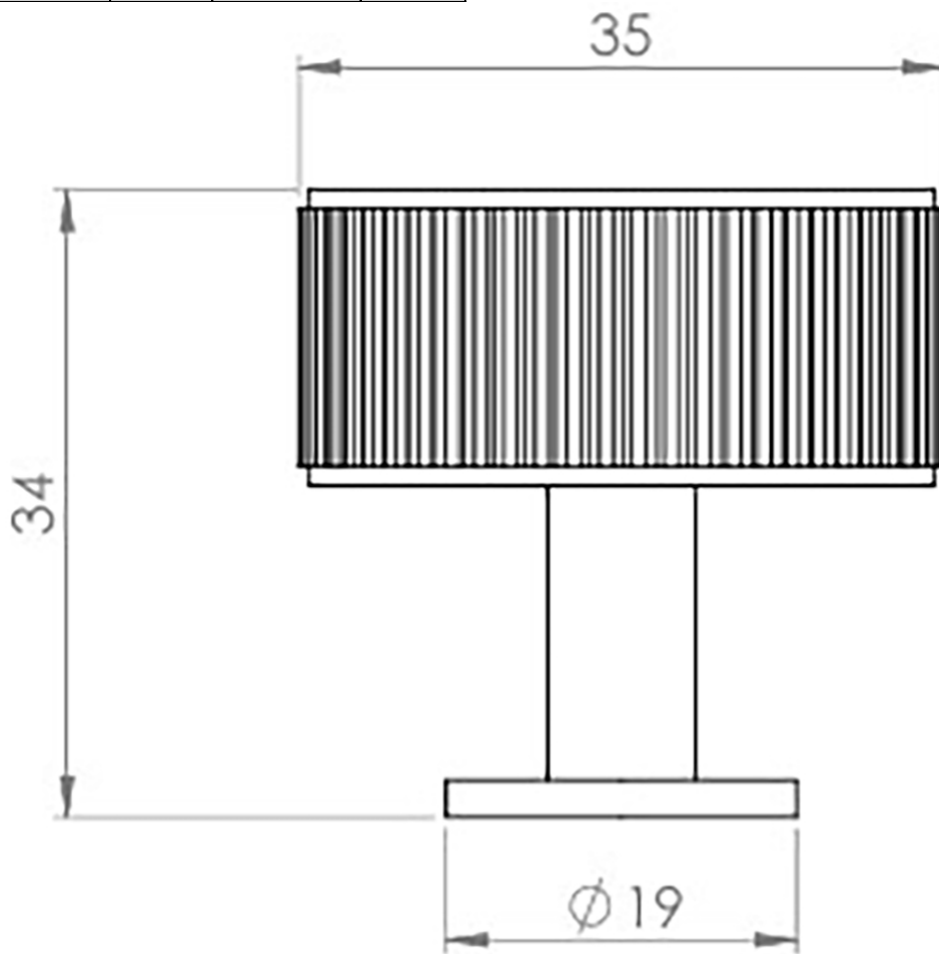

Line Knurled Cabinet Knob - 35mm Diameter - Antique Brass (Lacquered)

Product Images

Description

- Line knurled cupboard door knob
- This popular design is ideal for use on modern or contemporary units including, kitchen cabinet doors, wardrobes, cupboard doors and drawers

Size Details

Item Code	Diameter	Base Diameter	Projection
50322.1	35mm	19mm	34mm

Base Material

- Made from solid brass

Finish

- Antique Brass

Fixings

- This handle is fitted via a M4 bolt from the rear of the door / drawer - see below diagram

- Bolt through fixings provide a superior strong fixing allowing this knob to be fitted to tall or heavy doors
- Comes supplied with M4 (diameter) x 25mm & 45mm (long) bolts, the 25mm long bolts are to suit 18mm cupboards and the 45mm designed to be cut down to length on site for thicker doors
- To save having to cut down the bolts provided we sell a range of M4 fixing bolts in various lengths

Usage

- Suitable for internal use

Unit Of Sale

- These cupboard knobs are sold individually - (Each)

Products in this set

50322.1 - Line Knurled Cabinet Knob - 35mm Diameter - Antique Brass (Lacquered) - Each