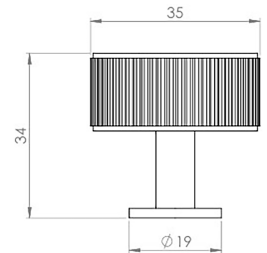

Line Knurled Cabinet Knob - 35mm Diameter - Antique Brass (Lacquered)

Product Images

Description

- Line knurled cupboard door knob
- This popular design is ideal for use on modern or contemporary units including, kitchen cabinet doors, wardrobes, cupboard doors and drawers

Size Details

Item Code	Diameter	Base Diameter	Projection
50322.1	35mm	19mm	34mm

Base Material

- Made from solid brass

Finish

- Antique Brass

Fixings

- This handle is fitted via a M4 bolt from the rear of the door / drawer - see below diagram

- Bolt through fixings provide a superior strong fixing allowing this knob to be fitted to tall or heavy doors
- Comes supplied with M4 (diameter) x 25mm & 45mm (long) bolts, the 25mm long bolts are to suit 18mm cupboards and the 45mm designed to be cut down to length on site for thicker doors
- To save having to cut down the bolts provided we sell a range of M4 fixing bolts in various lengths

Usage

- Suitable for internal use

Unit Of Sale

- These cupboard knobs are sold individually - (Each)

Products in this set

50322.1 - Line Knurled Cabinet Knob - 35mm Diameter - Antique Brass (Lacquered) - Each