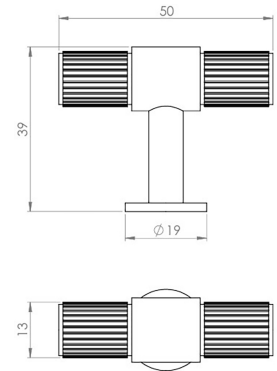

Line Knurled T-Bar Cabinet Knob - 50mm Length - Polished Chrome

Product Images

Description

- Line knurled T-Bar design cupboard door knob
- This popular design is ideal for use on modern or contemporary units including, kitchen cabinet doors, wardrobes, cupboard doors and drawers

Size Details

| Item Code | Size | Base Diameter | Projection |
|-----------|-------------|---------------|------------|
| 50324.1 | 50mm x 13mm | 19mm | 39mm |

Base Material

- Made from solid brass

Finish

- Polished Chrome

Fixings

- This handle is fitted via a M4 bolt from the rear of the door / drawer - see below diagram

- Bolt through fixings provide a superior strong fixing allowing this knob to be fitted to tall or heavy doors
- Comes supplied with M4 (diameter) x 25mm & 45mm (long) bolts, the 25mm long bolts are to suit 18mm cupboards and the 45mm designed to be cut down to length on site for thicker doors
- To save having to cut down the bolts provided we sell a range of M4 fixing bolts in various lengths

Usage

- Suitable for internal use

Unit Of Sale

- These cupboard knobs are sold individually - (Each)

Products in this set

50324.1 - Line Knurled T-Bar Cabinet Knob - 50mm Length - Polished Chrome - Each