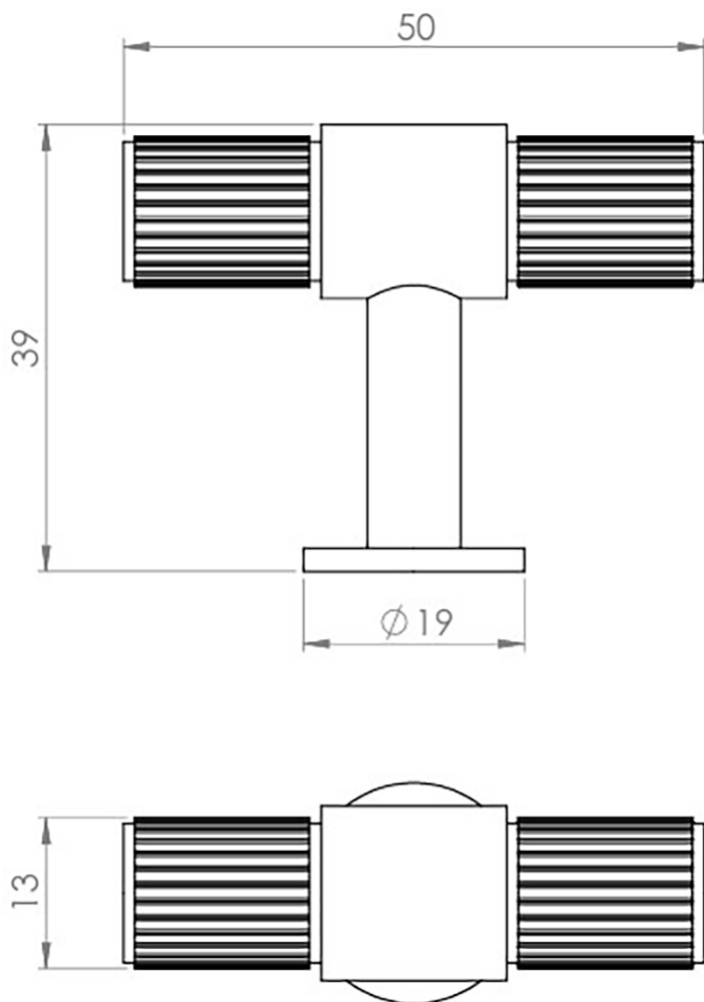

Line Knurled T-Bar Cabinet Knob - 50mm Length - Polished Chrome

Product Images

Description

- Line knurled T-Bar design cupboard door knob
- This popular design is ideal for use on modern or contemporary units including, kitchen cabinet doors, wardrobes, cupboard doors and drawers

Size Details

| Item Code | Size | Base Diameter | Projection |
|-----------|-------------|---------------|------------|
| 50324.1 | 50mm x 13mm | 19mm | 39mm |

Base Material

- Made from solid brass

Finish

- Polished Chrome

Fixings

- This handle is fitted via a M4 bolt from the rear of the door / drawer - see below diagram

- Bolt through fixings provide a superior strong fixing allowing this knob to be fitted to tall or heavy doors
- Comes supplied with M4 (diameter) x 25mm & 45mm (long) bolts, the 25mm long bolts are to suit 18mm cupboards and the 45mm designed to be cut down to length on site for thicker doors
- To save having to cut down the bolts provided we sell a range of M4 fixing bolts in various lengths

Usage

- Suitable for internal use

Unit Of Sale

- These cupboard knobs are sold individually - (Each)

Products in this set

50324.1 - Line Knurled T-Bar Cabinet Knob - 50mm Length - Polished Chrome - Each