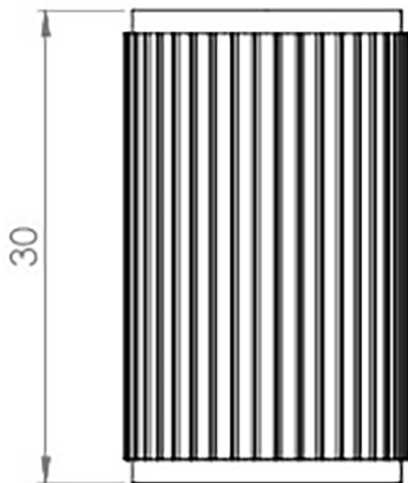

Line Knurled Cylindrical Cabinet Knob - 30mm Projection - Polished Chrome

Product Images

Description

- Line knurled cylindrical cupboard door knob
- This popular design is ideal for use on modern or contemporary units including, kitchen cabinet doors, wardrobes, cupboard doors and drawers

Size Details

Item Code	Diameter	Base Diameter	Projection
50325.1	18mm	18mm	30mm

Base Material

- Made from solid brass

Finish

- Polished Chrome

Fixings

- This handle is fitted via a M4 bolt from the rear of the door / drawer - see below diagram

- Bolt through fixings provide a superior strong fixing allowing this knob to be fitted to tall or heavy doors
- Comes supplied with M4 (diameter) x 25mm & 45mm (long) bolts, the 25mm long bolts are to suit 18mm cupboards and the 45mm designed to be cut down to length on site for thicker doors