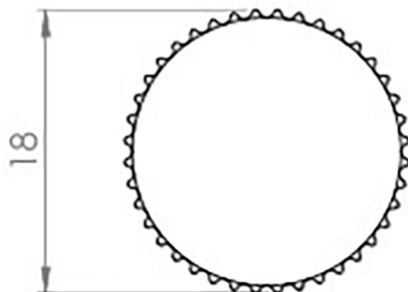

Line Knurled Cylindrical Cabinet Knob - 30mm Projection - Polished Chrome

Product Images

Description

- Line knurled cylindrical cupboard door knob
- This popular design is ideal for use on modern or contemporary units including, kitchen cabinet doors, wardrobes, cupboard doors and drawers

Size Details

Item Code	Diameter	Base Diameter	Projection
50325.1	18mm	18mm	30mm

Base Material

- Made from solid brass

Finish

- Polished Chrome

Fixings

- This handle is fitted via a M4 bolt from the rear of the door / drawer - see below diagram

- Bolt through fixings provide a superior strong fixing allowing this knob to be fitted to tall or heavy doors
- Comes supplied with M4 (diameter) x 25mm & 45mm (long) bolts, the 25mm long bolts are to suit 18mm cupboards and the 45mm designed to be cut down to length on site for thicker doors