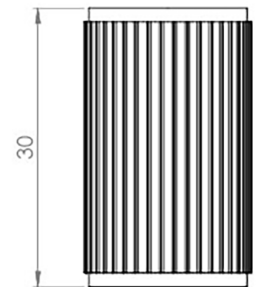

Line Knurled Cylindrical Cabinet Knob - 30mm Projection - Polished Chrome

Product Images

Description

- Line knurled cylindrical cupboard door knob
- This popular design is ideal for use on modern or contemporary units including, kitchen cabinet doors, wardrobes, cupboard doors and drawers

Size Details

Item Code	Diameter	Base Diameter	Projection
50325.1	18mm	18mm	30mm

Base Material

- Made from solid brass

Finish

- Polished Chrome

Fixings

- This handle is fitted via a M4 bolt from the rear of the door / drawer - see below diagram

- Bolt through fixings provide a superior strong fixing allowing this knob to be fitted to tall or heavy doors
- Comes supplied with M4 (diameter) x 25mm & 45mm (long) bolts, the 25mm long bolts are to suit 18mm cupboards and the 45mm designed to be cut down to length on site for thicker doors