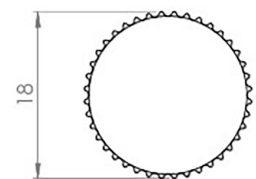

Line Knurled Cylindrical Cabinet Knob - 30mm Projection - Polished Chrome

Product Images

Description

- Line knurled cylindrical cupboard door knob
- This popular design is ideal for use on modern or contemporary units including, kitchen cabinet doors, wardrobes, cupboard doors and drawers

Size Details

Item Code	Diameter	Base Diameter	Projection
50325.1	18mm	18mm	30mm

Base Material

- Made from solid brass

Finish

- Polished Chrome

Fixings

- This handle is fitted via a M4 bolt from the rear of the door / drawer - see below diagram

- Bolt through fixings provide a superior strong fixing allowing this knob to be fitted to tall or heavy doors
- Comes supplied with M4 (diameter) x 25mm & 45mm (long) bolts, the 25mm long bolts are to suit 18mm cupboards and the 45mm designed to be cut down to length on site for thicker doors