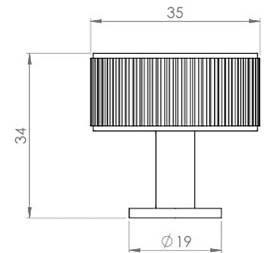

Line Knurled Cabinet Knob - 35mm Diameter - Polished Chrome

Product Images

Description

- Line knurled cupboard door knob
- This popular design is ideal for use on modern or contemporary units including, kitchen cabinet doors, wardrobes, cupboard doors and drawers