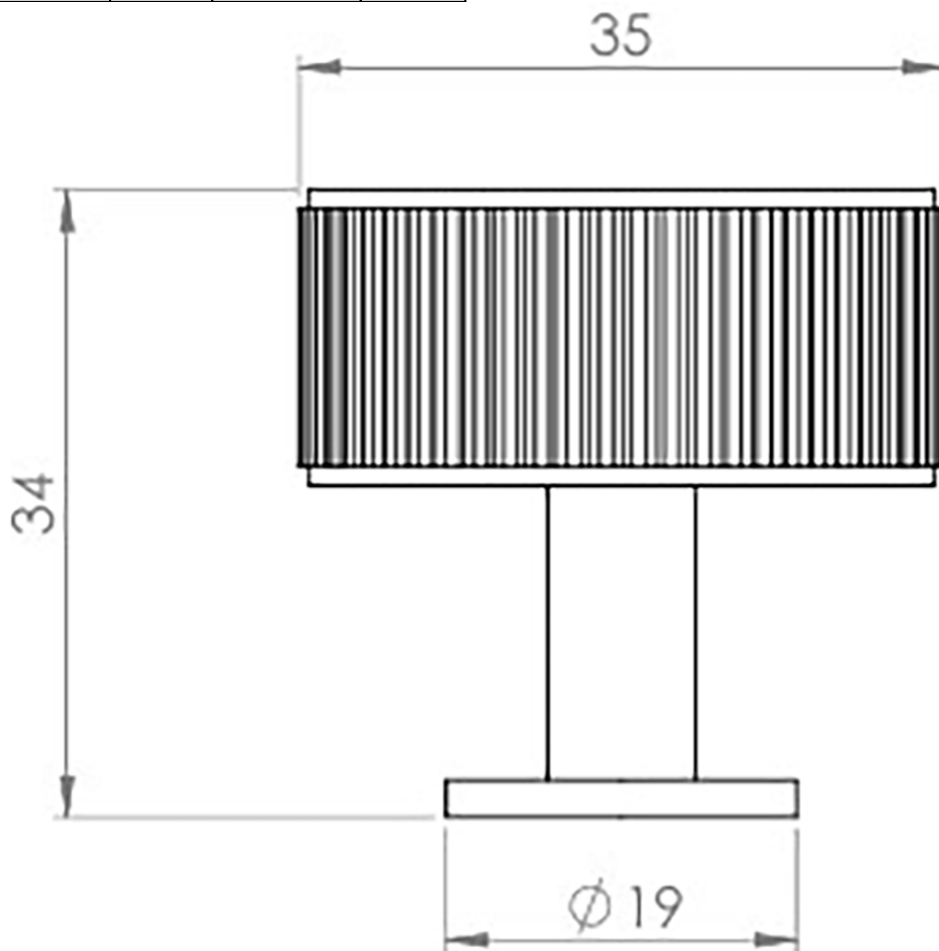

## Line Knurled Cabinet Knob - 35mm Diameter - Polished Chrome

### Product Images

---

## Size Details

Item Code	Diameter	Base Diameter	Projection
50326.1	35mm	19mm	34mm