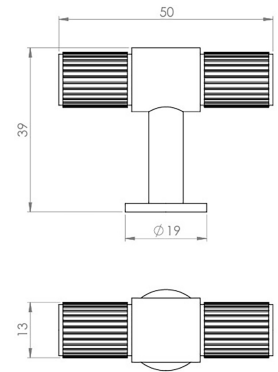

Line Knurled T-Bar Cabinet Knob - 50mm Length - Matt Black

Product Images

Description

- Line knurled T-Bar design cupboard door knob
- This popular design is ideal for use on modern or contemporary units including, kitchen cabinet doors, wardrobes, cupboard doors and drawers

Size Details

Item Code	Size	Base Diameter	Projection
50328.1	50mm x 13mm	19mm	39mm

Base Material

- Made from solid brass

Finish

- Matt Black

Fixings

- This handle is fitted via a M4 bolt from the rear of the door / drawer - see below diagram

- Bolt through fixings provide a superior strong fixing allowing this knob to be fitted to tall or heavy doors
- Comes supplied with M4 (diameter) x 25mm & 45mm (long) bolts, the 25mm long bolts are to suit 18mm cupboards and the 45mm designed to be cut down to length on site for thicker doors
- To save having to cut down the bolts provided we sell a range of M4 fixing bolts in various lengths

Usage

- Suitable for internal use

Unit Of Sale

- These cupboard knobs are sold individually - (Each)

Products in this set

50328.1 - Line Knurled T-Bar Cabinet Knob - 50mm Length - Matt Black - Each