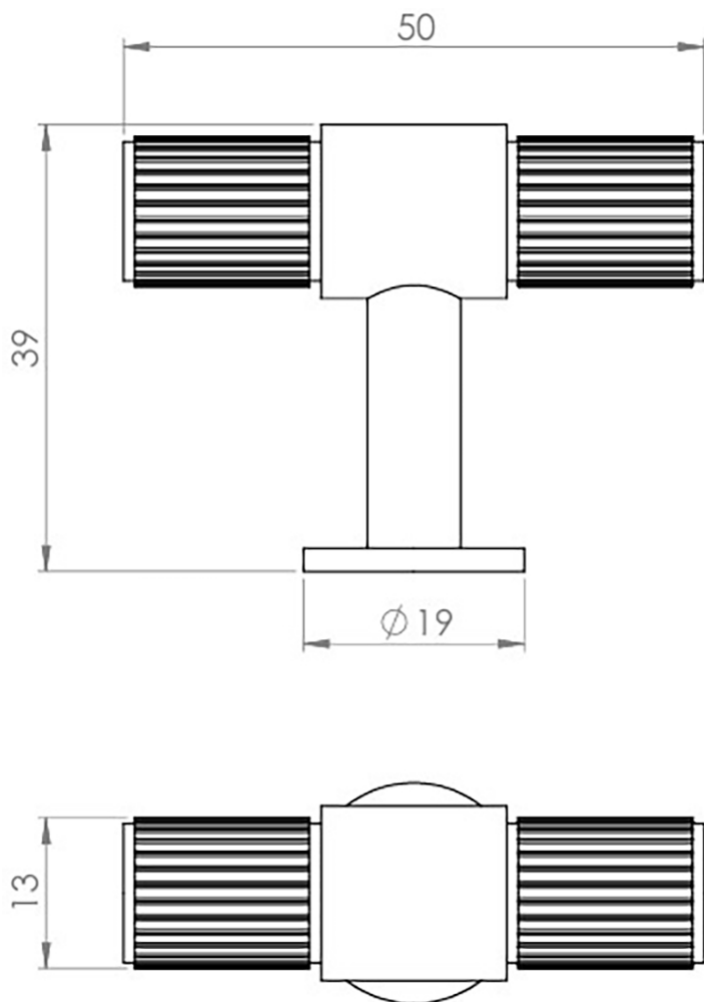

Line Knurled T-Bar Cabinet Knob - 50mm Length - Matt Black

Product Images

Description

- Line knurled T-Bar design cupboard door knob
- This popular design is ideal for use on modern or contemporary units including, kitchen cabinet doors, wardrobes, cupboard doors and drawers

Size Details

Item Code	Size	Base Diameter	Projection
50328.1	50mm x 13mm	19mm	39mm

Base Material

- Made from solid brass

Finish

- Matt Black

Fixings

- This handle is fitted via a M4 bolt from the rear of the door / drawer - see below diagram

- Bolt through fixings provide a superior strong fixing allowing this knob to be fitted to tall or heavy doors
- Comes supplied with M4 (diameter) x 25mm & 45mm (long) bolts, the 25mm long bolts are to suit 18mm cupboards and the 45mm designed to be cut down to length on site for thicker doors
- To save having to cut down the bolts provided we sell a range of M4 fixing bolts in various lengths

Usage

- Suitable for internal use

Unit Of Sale

- These cupboard knobs are sold individually - (Each)

Products in this set

50328.1 - Line Knurled T-Bar Cabinet Knob - 50mm Length - Matt Black - Each