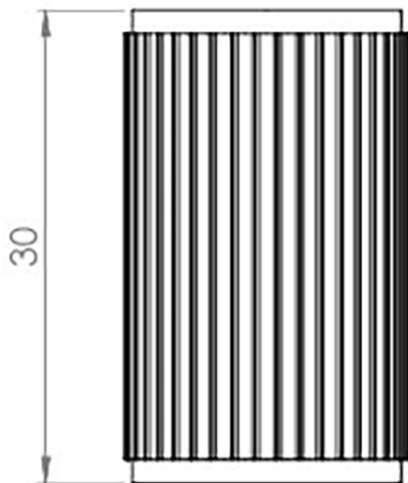

## Size Details

Item Code	Diameter	Base Diameter	Projection
50329.1	18mm	18mm	30mm