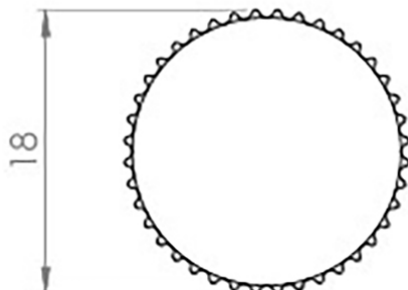

## Size Details

Item Code	Diameter	Base Diameter	Projection
50329.1	18mm	18mm	30mm