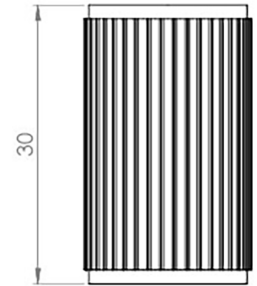

Line Knurled Cylindrical Cabinet Knob - 30mm Projection - Matt Black

Product Images