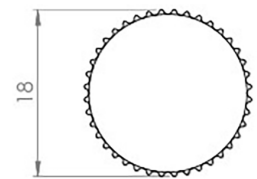

Line Knurled Cylindrical Cabinet Knob - 30mm Projection - Matt Black

Product Images