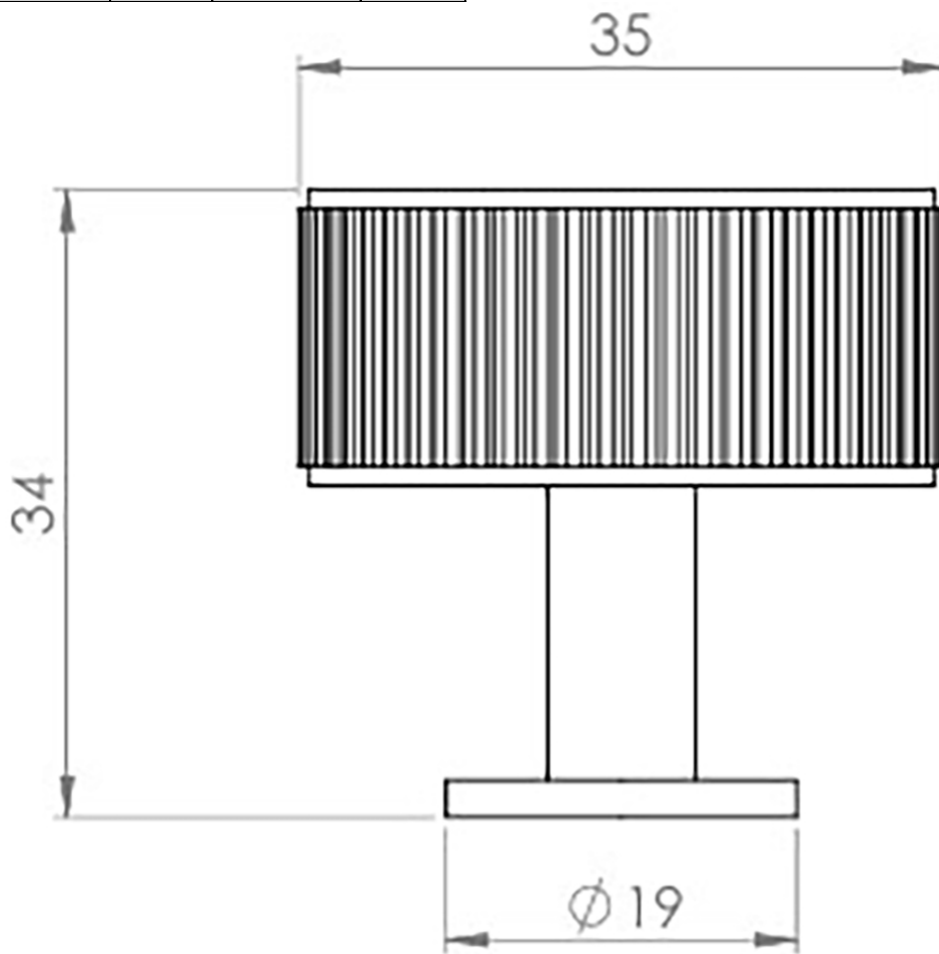

Line Knurled Cabinet Knob - 35mm Diameter - Matt Black

Product Images

Description

- Line knurled cupboard door knob
- This popular design is ideal for use on modern or contemporary units including, kitchen cabinet doors, wardrobes, cupboard doors and drawers

Size Details

Item Code	Diameter	Base Diameter	Projection
50330.1	35mm	19mm	34mm

Base Material

- Made from solid brass

Finish

- Matt Black

Fixings

- This handle is fitted via a M4 bolt from the rear of the door / drawer - see below diagram

- Bolt through fixings provide a superior strong fixing allowing this knob to be fitted to tall or heavy doors
- Comes supplied with M4 (diameter) x 25mm & 45mm (long) bolts, the 25mm long bolts are to suit 18mm cupboards and the 45mm designed to be cut down to length on site for thicker doors
- To save having to cut down the bolts provided we sell a range of M4 fixing bolts in various lengths

Usage

- Suitable for internal use

Unit Of Sale

- These cupboard knobs are sold individually - (Each)

Products in this set

50330.1 - Line Knurled Cabinet Knob - 35mm Diameter - Matt Black - Each