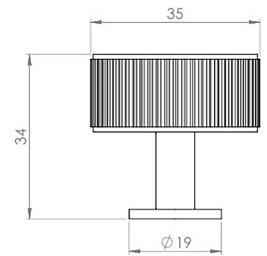

Line Knurled Cabinet Knob - 35mm Diameter - Matt Black

Product Images

Description

- Line knurled cupboard door knob
- This popular design is ideal for use on modern or contemporary units including, kitchen cabinet doors, wardrobes, cupboard doors and drawers

Size Details

Item Code	Diameter	Base Diameter	Projection
50330.1	35mm	19mm	34mm

Base Material

- Made from solid brass

Finish

- Matt Black

Fixings

- This handle is fitted via a M4 bolt from the rear of the door / drawer - see below diagram

- Bolt through fixings provide a superior strong fixing allowing this knob to be fitted to tall or heavy doors
- Comes supplied with M4 (diameter) x 25mm & 45mm (long) bolts, the 25mm long bolts are to suit 18mm cupboards and the 45mm designed to be cut down to length on site for thicker doors
- To save having to cut down the bolts provided we sell a range of M4 fixing bolts in various lengths

Usage

- Suitable for internal use

Unit Of Sale

- These cupboard knobs are sold individually - (Each)

Products in this set

50330.1 - Line Knurled Cabinet Knob - 35mm Diameter - Matt Black - Each