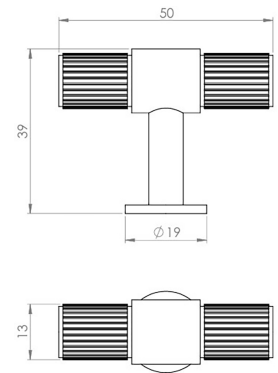

Line Knurled T-Bar Cabinet Knob - 50mm Length - Satin Brass (Lacquered)

Product Images

Description

- Line knurled T-Bar design cupboard door knob
- This popular design is ideal for use on modern or contemporary units including, kitchen cabinet doors, wardrobes, cupboard doors and drawers

Size Details

Item Code	Size	Base Diameter	Projection
50332.1	50mm x 13mm	19mm	39mm