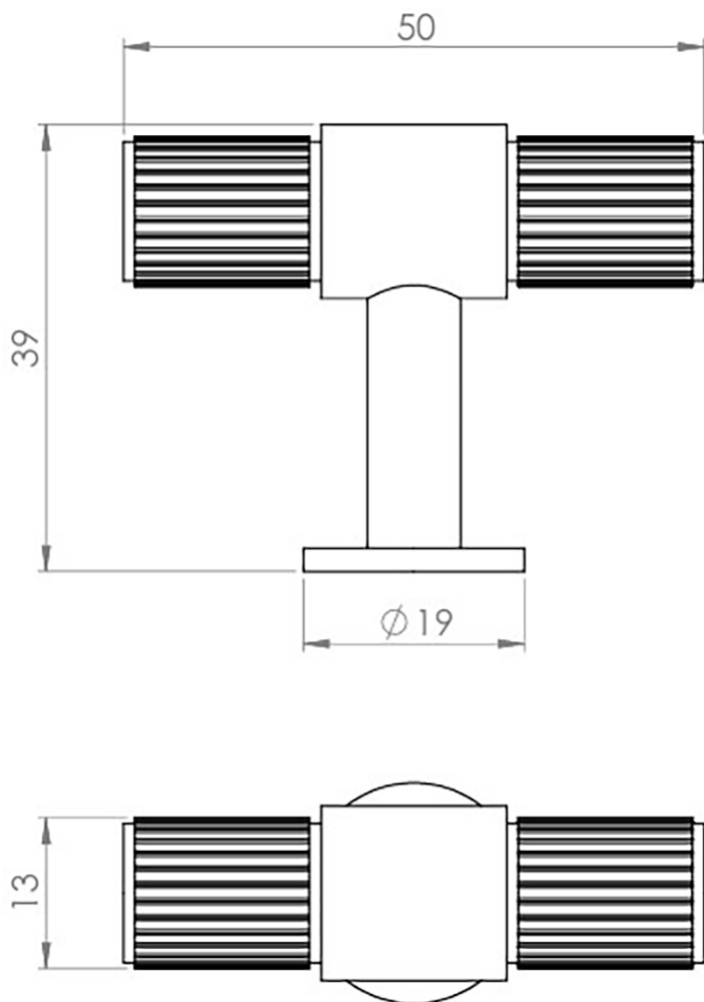

## Line Knurled T-Bar Cabinet Knob - 50mm Length - Satin Brass (Lacquered)

### Size Details

Item Code	Size	Base Diameter	Projection
50332.1	50mm x 13mm	19mm	39mm

## Fixings

- This handle is fitted via a M4 bolt from the rear of the door / drawer - see below diagram

- Bolt through fixings provide a superior strong fixing allowing this knob to be fitted to tall or heavy doors
- Comes supplied with M4 (diameter) x 25mm & 45mm (long) bolts, the 25mm long bolts are to suit 18mm cupboards and the 45mm designed to be cut down to length on site for thicker doors
- To save having to cut down the bolts provided we sell a range of M4 fixing bolts in various lengths