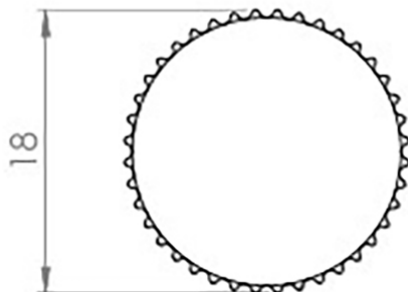

## Line Knurled Cylindrical Cabinet Knob - 30mm Projection - Satin Brass (Lacquered)

## Size Details

Item Code	Diameter	Base Diameter	Projection
50333.1	18mm	18mm	30mm