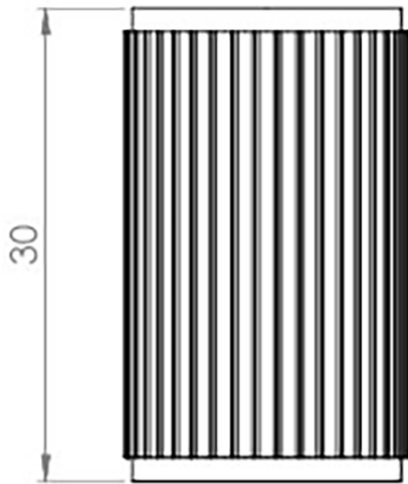

## Size Details

Item Code	Diameter	Base Diameter	Projection
50333.1	18mm	18mm	30mm