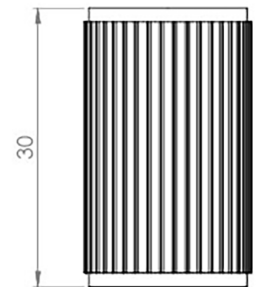

Line Knurled Cylindrical Cabinet Knob - 30mm Projection - Satin Brass (Lacquered)

Product Images