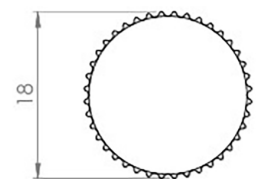

Line Knurled Cylindrical Cabinet Knob - 30mm Projection - Satin Brass (Lacquered)

Product Images