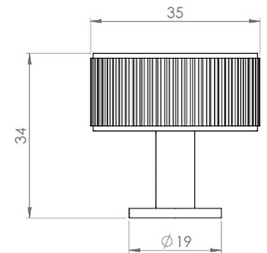

Line Knurled Cabinet Knob - 35mm Diameter - Satin Brass (Lacquered)

Product Images

Description

- Line knurled cupboard door knob
- This popular design is ideal for use on modern or contemporary units including, kitchen cabinet doors, wardrobes, cupboard doors and drawers

Size Details

Item Code	Diameter	Base Diameter	Projection
50334.1	35mm	19mm	34mm

Base Material

- Made from solid brass

Finish

- Satin Brass

Fixings

- This handle is fitted via a M4 bolt from the rear of the door / drawer - see below diagram

- Bolt through fixings provide a superior strong fixing allowing this knob to be fitted to tall or heavy doors
- Comes supplied with M4 (diameter) x 25mm & 45mm (long) bolts, the 25mm long bolts are to suit 18mm cupboards and the 45mm designed to be cut down to length on site for thicker doors
- To save having to cut down the bolts provided we sell a range of M4 fixing bolts in various lengths

Usage

- Suitable for internal use

Unit Of Sale

- These cupboard knobs are sold individually - (Each)

Products in this set

50334.1 - Line Knurled Cabinet Knob - 35mm Diameter - Satin Brass (Lacquered) - Each