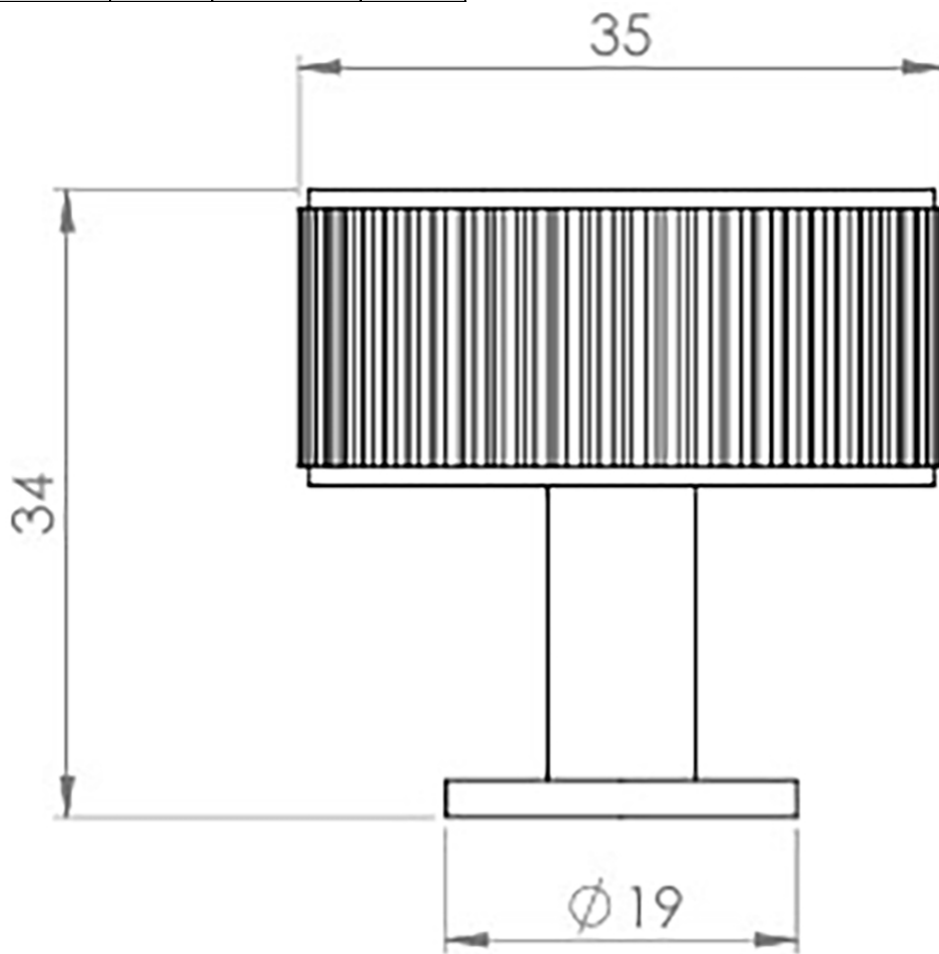

Line Knurled Cabinet Knob - 35mm Diameter - Satin Brass (Lacquered)

Product Images

Description

- Line knurled cupboard door knob
- This popular design is ideal for use on modern or contemporary units including, kitchen cabinet doors, wardrobes, cupboard doors and drawers

Size Details

Item Code	Diameter	Base Diameter	Projection
50334.1	35mm	19mm	34mm

Base Material

- Made from solid brass

Finish

- Satin Brass

Fixings

- This handle is fitted via a M4 bolt from the rear of the door / drawer - see below diagram

- Bolt through fixings provide a superior strong fixing allowing this knob to be fitted to tall or heavy doors
- Comes supplied with M4 (diameter) x 25mm & 45mm (long) bolts, the 25mm long bolts are to suit 18mm cupboards and the 45mm designed to be cut down to length on site for thicker doors
- To save having to cut down the bolts provided we sell a range of M4 fixing bolts in various lengths

Usage

- Suitable for internal use

Unit Of Sale

- These cupboard knobs are sold individually - (Each)

Products in this set

50334.1 - Line Knurled Cabinet Knob - 35mm Diameter - Satin Brass (Lacquered) - Each