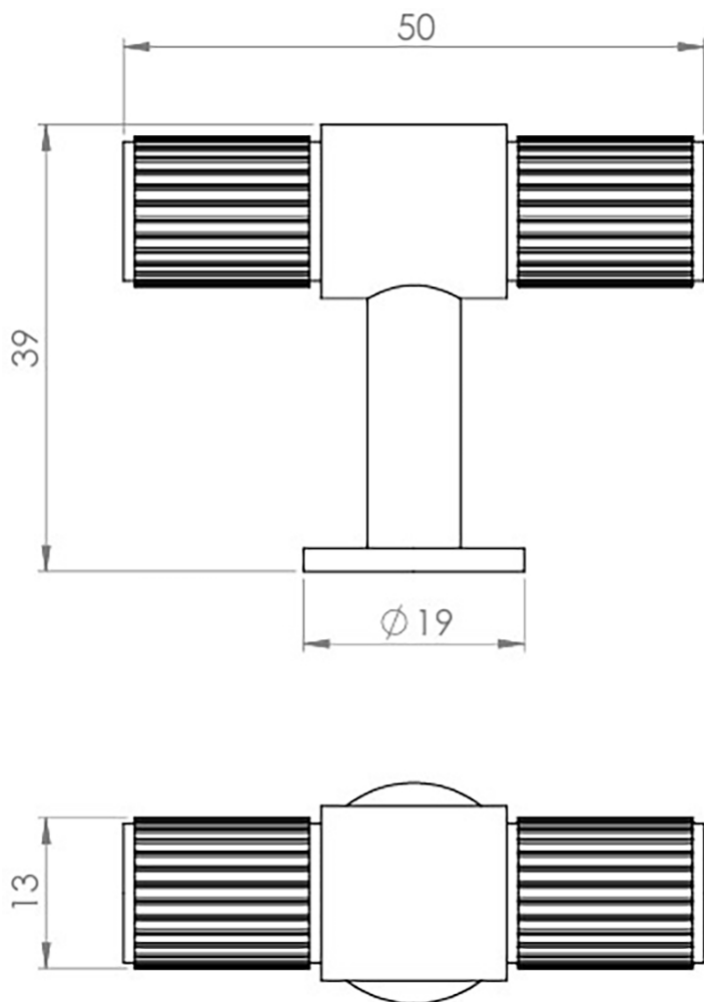

Line Knurled T-Bar Cabinet Knob - 50mm Length - Satin Nickel

Product Images

Description

- Line knurled T-Bar design cupboard door knob
- This popular design is ideal for use on modern or contemporary units including, kitchen cabinet doors, wardrobes, cupboard doors and drawers

Size Details

Item Code	Size	Base Diameter	Projection
50336.1	50mm x 13mm	19mm	39mm

Base Material

- Made from solid brass

Finish

- Satin Nickel

Fixings

- This handle is fitted via a M4 bolt from the rear of the door / drawer - see below diagram

- Bolt through fixings provide a superior strong fixing allowing this knob to be fitted to tall or heavy doors
- Comes supplied with M4 (diameter) x 25mm & 45mm (long) bolts, the 25mm long bolts are to suit 18mm cupboards and the 45mm designed to be cut down to length on site for thicker doors
- To save having to cut down the bolts provided we sell a range of M4 fixing bolts in various lengths

Usage

- Suitable for internal use

Unit Of Sale

- These cupboard knobs are sold individually - (Each)

Products in this set

50336.1 - Line Knurled T-Bar Cabinet Knob - 50mm Length - Satin Nickel - Each