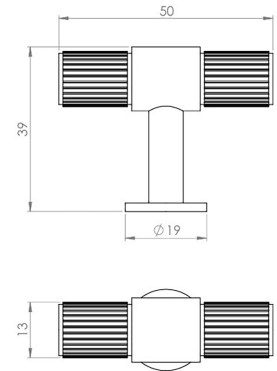

Line Knurled T-Bar Cabinet Knob - 50mm Length - Satin Nickel

Product Images

Description

- Line knurled T-Bar design cupboard door knob
- This popular design is ideal for use on modern or contemporary units including, kitchen cabinet doors, wardrobes, cupboard doors and drawers

Size Details

Item Code	Size	Base Diameter	Projection
50336.1	50mm x 13mm	19mm	39mm

Base Material

- Made from solid brass

Finish

- Satin Nickel

Fixings

- This handle is fitted via a M4 bolt from the rear of the door / drawer - see below diagram

- Bolt through fixings provide a superior strong fixing allowing this knob to be fitted to tall or heavy doors
- Comes supplied with M4 (diameter) x 25mm & 45mm (long) bolts, the 25mm long bolts are to suit 18mm cupboards and the 45mm designed to be cut down to length on site for thicker doors
- To save having to cut down the bolts provided we sell a range of M4 fixing bolts in various lengths

Usage

- Suitable for internal use

Unit Of Sale

- These cupboard knobs are sold individually - (Each)

Products in this set

50336.1 - Line Knurled T-Bar Cabinet Knob - 50mm Length - Satin Nickel - Each