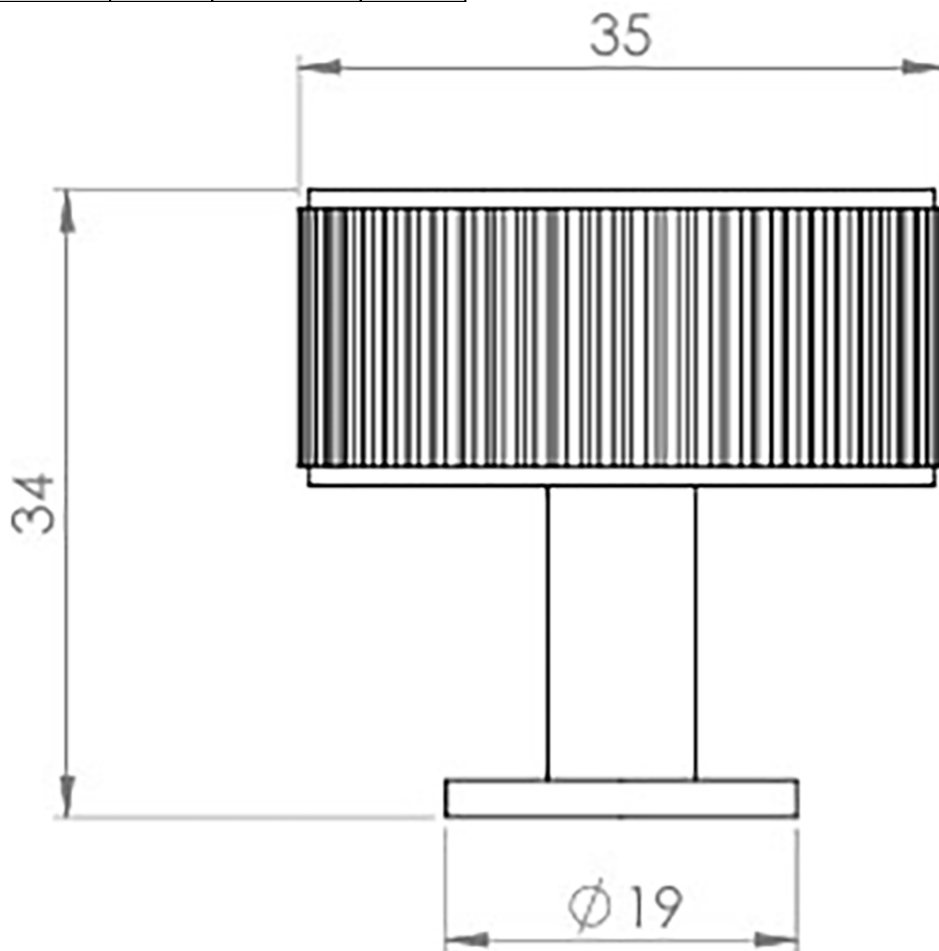

## Line Knurled Cabinet Knob - 35mm Diameter - Satin Nickel

### Product Images

---

## Size Details

Item Code	Diameter	Base Diameter	Projection
50338.1	35mm	19mm	34mm

## Products in this set

---

50338.1 - Line Knurled Cabinet Knob - 35mm Diameter - Satin Nickel - Each