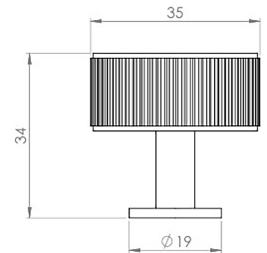

Line Knurled Cabinet Knob - 35mm Diameter - Satin Nickel

Product Images

Description

- Line knurled cupboard door knob
- This popular design is ideal for use on modern or contemporary units including, kitchen cabinet doors, wardrobes, cupboard doors and drawers