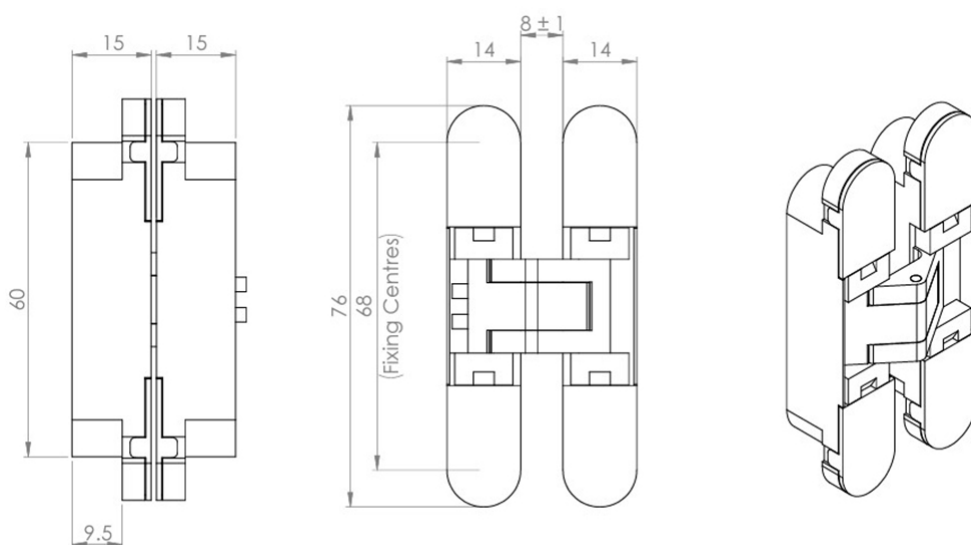

Description

- 76mm x 14mm adjustable concealed door hinge
- Maximum door thickness 18mm.
- Ideal for use with flush doors, where an invisible or hidden cupboard door look is required.
 - Cover caps hide the adjustment and fixing screws for an a minimalist look.
 - Totally recessed making the gap between door and frame very small.
 - Easy to install and maintain
- 3D adjustable design (door can be adjusted vertically, horizontally and laterally).
- Opening angle up to 180 (when used with architrave free door frames).

Weight Limits

- Max door weight with 2 x hinges fitted - 12kg
- Max door weight with 3 x hinges fitted - 16kg
- Max door weight with 4 x hinges fitted - 21kg

Finish

- Silver Finish

Dimensions

- 76mm height x 14mm width x 15mm depth.

- 3D Adjustable
- +/- 2.5mm Side
- +/- 2.5mm Height
- +/- 1.5mm Compression

Installation & Adjustment Videos

Products in this set

50341.1 - Concealed Adjustable Hinge For Invisible Doors - Suitable For 18mm Doors - 76mm x 14mm - Silver Finish - Each - (1 Hinge)