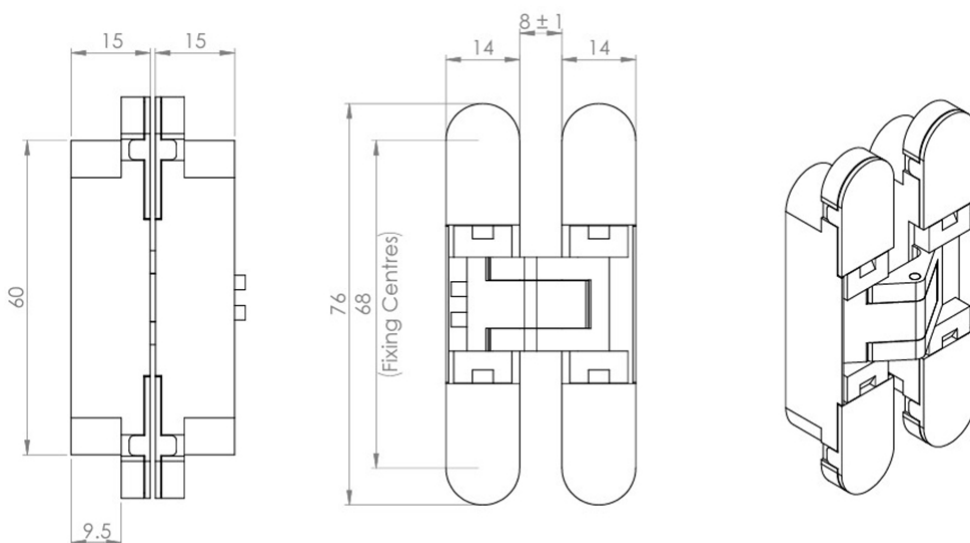

Description

- 76mm x 14mm adjustable concealed door hinge
- Maximum door thickness 18mm.
- Ideal for use with flush doors, where an invisible or hidden cupboard door look is required.
 - Cover caps hide the adjustment and fixing screws for an a minimalist look.
 - Totally recessed making the gap between door and frame very small.
 - Easy to install and maintain
- 3D adjustable design (door can be adjusted vertically, horizontally and laterally).
- Opening angle up to 180 (when used with architrave free door frames).

Weight Limits

- Max door weight with 2 x hinges fitted - 12kg
- Max door weight with 3 x hinges fitted - 16kg
- Max door weight with 4 x hinges fitted - 21kg

Finish

- Dark Bronze

Dimensions

- 76mm height x 14mm width x 15mm depth.

- 3D Adjustable
- +/- 2.5mm Side
- +/- 2.5mm Height
- +/- 1.5mm Compression

Installation & Adjustment Videos

Products in this set

50342.1 - Concealed Adjustable Hinge For Invisible Doors - Suitable For 18mm Doors - 76mm x 14mm - Dark Bronze (Lacquered) - Each - (1 Hinge)