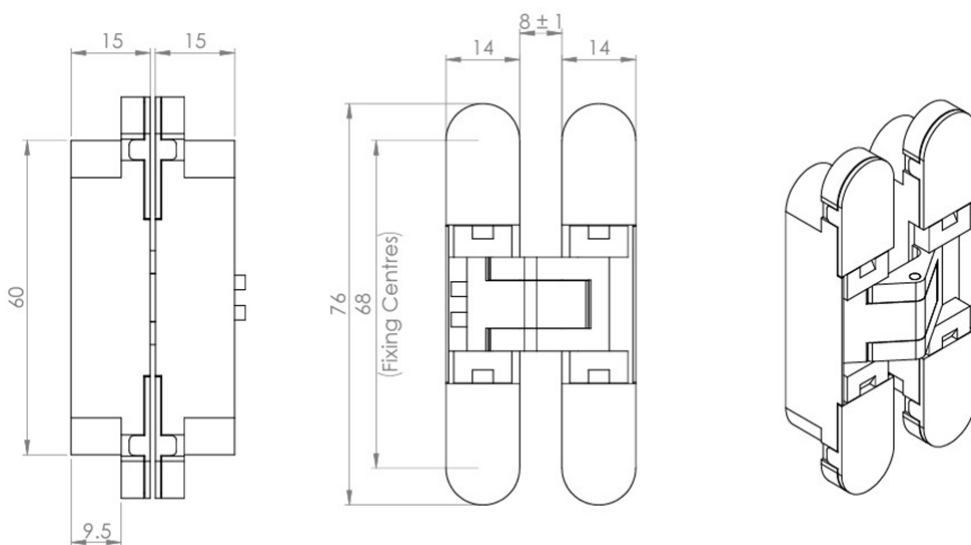

## Description

---

- 76mm x 14mm adjustable concealed door hinge
- Maximum door thickness 18mm.
- Ideal for use with flush doors, where an invisible or hidden cupboard door look is required.
  - Cover caps hide the adjustment and fixing screws for an a minimalist look.
  - Totally recessed making the gap between door and frame very small.
  - Easy to install and maintain
- 3D adjustable design (door can be adjusted vertically, horizontally and laterally).
- Opening angle up to 180 (when used with architrave free door frames).

## Weight Limits

- Max door weight with 2 x hinges fitted - 12kg
- Max door weight with 3 x hinges fitted - 16kg
- Max door weight with 4 x hinges fitted - 21kg

## Dimensions

- 76mm height x 14mm width x 15mm depth.

- 3D Adjustable
- +/- 2.5mm Side
- +/- 2.5mm Height
- +/- 1.5mm Compression