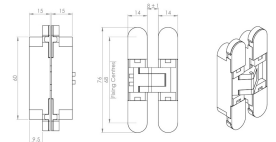

## Concealed Adjustable Hinge For Invisible Doors - Suitable For 18mm Doors - 76mm x 14mm - Polished Nickel

## Description

---

- 76mm x 14mm adjustable concealed door hinge
- Maximum door thickness 18mm.
- Ideal for use with flush doors, where an invisible or hidden cupboard door look is required.
  - Cover caps hide the adjustment and fixing screws for an a minimalist look.
  - Totally recessed making the gap between door and frame very small.
  - Easy to install and maintain
- 3D adjustable design (door can be adjusted vertically, horizontally and laterally).
- Opening angle up to 180 (when used with architrave free door frames).

## Dimensions

- 76mm height x 14mm width x 15mm depth.

- 3D Adjustable
- +/- 2.5mm Side
- +/- 2.5mm Height
- +/- 1.5mm Compression