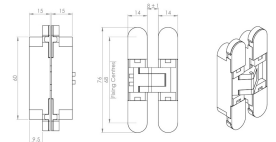

Concealed Adjustable Hinge For Invisible Doors - Suitable For 18mm Doors - 76mm x 14mm - Polished Brass Plated

Product Images

Description

- 76mm x 14mm adjustable concealed door hinge
- Maximum door thickness 18mm.
- Ideal for use with flush doors, where an invisible or hidden cupboard door look is required.
 - Cover caps hide the adjustment and fixing screws for an a minimalist look.
 - Totally recessed making the gap between door and frame very small.
 - Easy to install and maintain
- 3D adjustable design (door can be adjusted vertically, horizontally and laterally).
- Opening angle up to 180 (when used with architrave free door frames).

Weight Limits

- Max door weight with 2 x hinges fitted - 12kg
- Max door weight with 3 x hinges fitted - 16kg
- Max door weight with 4 x hinges fitted - 21kg

Finish

- Polished Brass Plate

Dimensions

- 76mm height x 14mm width x 15mm depth.

- 3D Adjustable
- +/- 2.5mm Side
- +/- 2.5mm Height
- +/- 1.5mm Compression

Installation & Adjustment Videos

Products in this set

50344.1 - Concealed Adjustable Hinge For Invisible Doors - Suitable For 18mm Doors - 76mm x 14mm - Polished Brass Plated - Each - (1 Hinge)