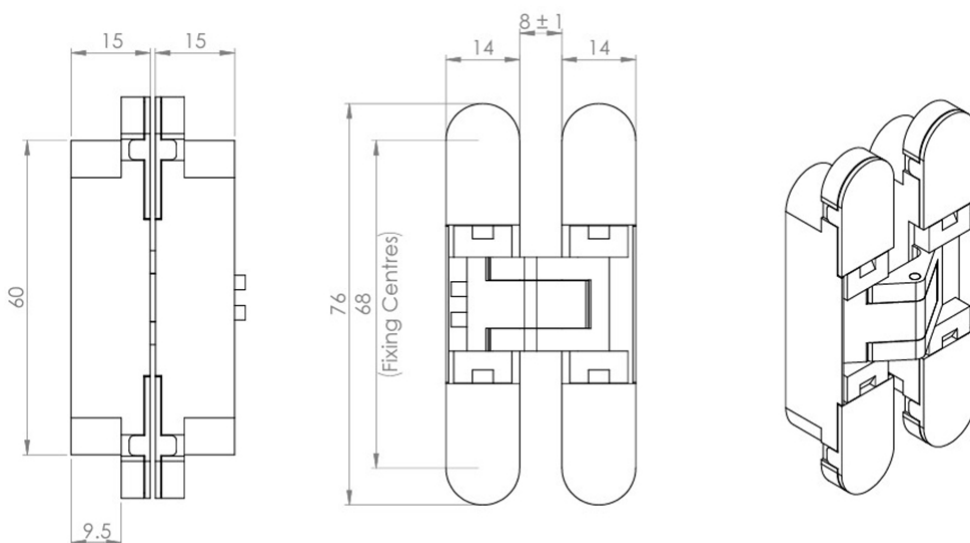

Concealed Adjustable Hinge For Invisible Doors - Suitable For 18mm Doors - 76mm x 14mm - Polished Brass Plated

Product Images

Description

- 76mm x 14mm adjustable concealed door hinge
- Maximum door thickness 18mm.
- Ideal for use with flush doors, where an invisible or hidden cupboard door look is required.
 - Cover caps hide the adjustment and fixing screws for an a minimalist look.
 - Totally recessed making the gap between door and frame very small.
 - Easy to install and maintain
- 3D adjustable design (door can be adjusted vertically, horizontally and laterally).
- Opening angle up to 180 (when used with architrave free door frames).

Weight Limits

- Max door weight with 2 x hinges fitted - 12kg
- Max door weight with 3 x hinges fitted - 16kg
- Max door weight with 4 x hinges fitted - 21kg

Finish

- Polished Brass Plate

Dimensions

- 76mm height x 14mm width x 15mm depth.

- 3D Adjustable
- +/- 2.5mm Side
- +/- 2.5mm Height
- +/- 1.5mm Compression

Installation & Adjustment Videos

Products in this set

50344.1 - Concealed Adjustable Hinge For Invisible Doors - Suitable For 18mm Doors - 76mm x 14mm - Polished Brass Plated - Each - (1 Hinge)