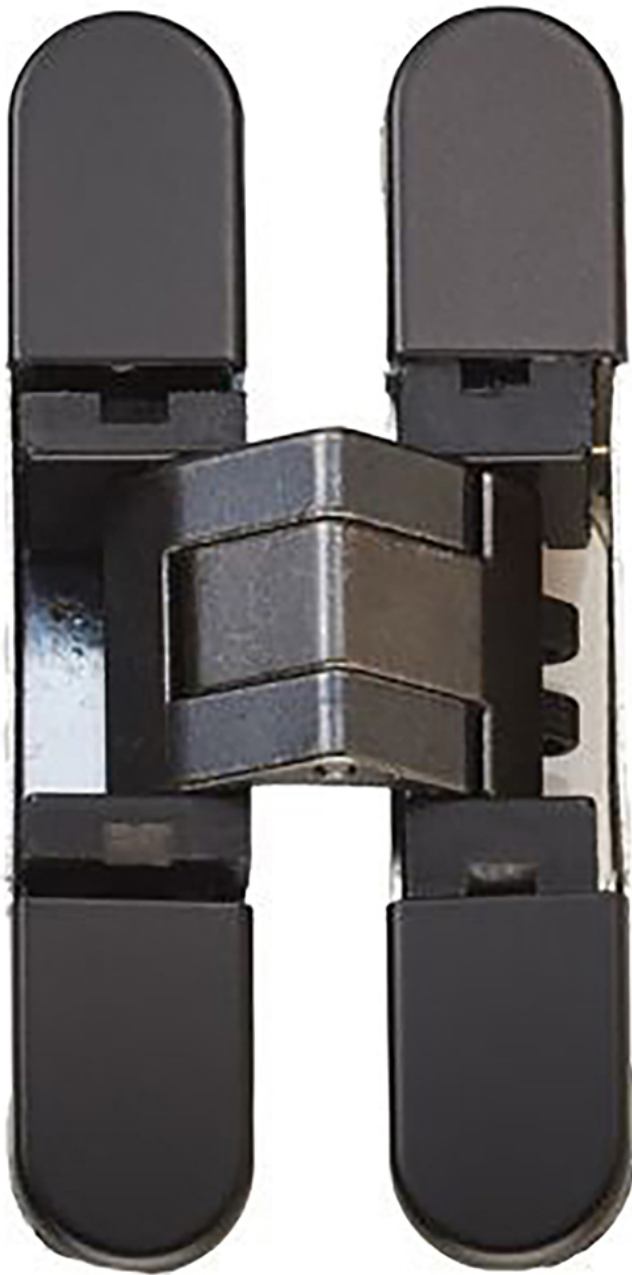

Concealed Adjustable Hinge For Invisible Doors - Suitable For 18mm Doors - 76mm x 14mm - Matt Black

Product Images

Description

- 76mm x 14mm adjustable concealed door hinge
- Maximum door thickness 18mm.
- Ideal for use with flush doors, where an invisible or hidden cupboard door look is required.
 - Cover caps hide the adjustment and fixing screws for an a minimalist look.
 - Totally recessed making the gap between door and frame very small.
 - Easy to install and maintain
- 3D adjustable design (door can be adjusted vertically, horizontally and laterally).
- Opening angle up to 180 (when used with architrave free door frames).

Weight Limits

- Max door weight with 2 x hinges fitted - 12kg
- Max door weight with 3 x hinges fitted - 16kg
- Max door weight with 4 x hinges fitted - 21kg

Finish

- Matt Black

Dimensions

- 76mm height x 14mm width x 15mm depth.

- 3D Adjustable
- +/- 2.5mm Side
- +/- 2.5mm Height
- +/- 1.5mm Compression

Installation & Adjustment Videos

Products in this set

50345.1 - Concealed Adjustable Hinge For Invisible Doors - Suitable For 18mm Doors - 76mm x 14mm -
Matt Black - Each - (1 Hinge)