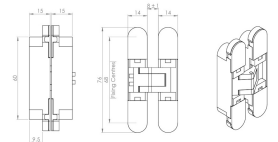

Concealed Adjustable Hinge For Invisible Doors - Suitable For 18mm Doors - 76mm x 14mm - Matt Black

Product Images

Description

- 76mm x 14mm adjustable concealed door hinge
- Maximum door thickness 18mm.
- Ideal for use with flush doors, where an invisible or hidden cupboard door look is required.
 - Cover caps hide the adjustment and fixing screws for an a minimalist look.
 - Totally recessed making the gap between door and frame very small.
 - Easy to install and maintain
- 3D adjustable design (door can be adjusted vertically, horizontally and laterally).
- Opening angle up to 180 (when used with architrave free door frames).

Weight Limits

- Max door weight with 2 x hinges fitted - 12kg
- Max door weight with 3 x hinges fitted - 16kg
- Max door weight with 4 x hinges fitted - 21kg

Finish

- Matt Black

Dimensions

- 76mm height x 14mm width x 15mm depth.

- 3D Adjustable
- +/- 2.5mm Side
- +/- 2.5mm Height
- +/- 1.5mm Compression

Installation & Adjustment Videos

Products in this set

50345.1 - Concealed Adjustable Hinge For Invisible Doors - Suitable For 18mm Doors - 76mm x 14mm -
Matt Black - Each - (1 Hinge)