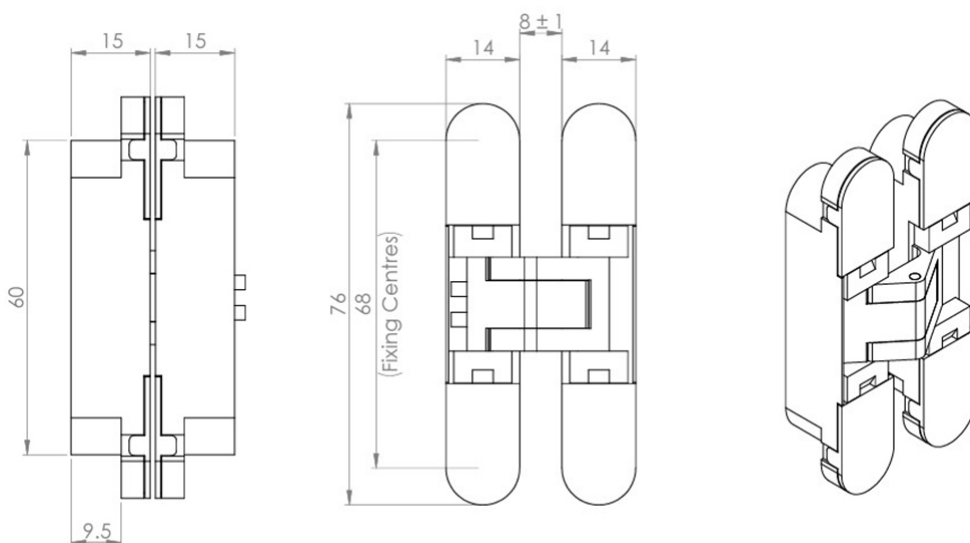

Concealed Adjustable Hinge For Invisible Doors - Suitable For 18mm Doors - 76mm x 14mm - Matt Black

Product Images

Description

- 76mm x 14mm adjustable concealed door hinge
- Maximum door thickness 18mm.
- Ideal for use with flush doors, where an invisible or hidden cupboard door look is required.
 - Cover caps hide the adjustment and fixing screws for an a minimalist look.
 - Totally recessed making the gap between door and frame very small.
 - Easy to install and maintain
- 3D adjustable design (door can be adjusted vertically, horizontally and laterally).
- Opening angle up to 180 (when used with architrave free door frames).

Weight Limits

- Max door weight with 2 x hinges fitted - 12kg
- Max door weight with 3 x hinges fitted - 16kg
- Max door weight with 4 x hinges fitted - 21kg

Finish

- Matt Black

Dimensions

- 76mm height x 14mm width x 15mm depth.

- 3D Adjustable
- +/- 2.5mm Side
- +/- 2.5mm Height
- +/- 1.5mm Compression

Installation & Adjustment Videos

Products in this set

50345.1 - Concealed Adjustable Hinge For Invisible Doors - Suitable For 18mm Doors - 76mm x 14mm -
Matt Black - Each - (1 Hinge)