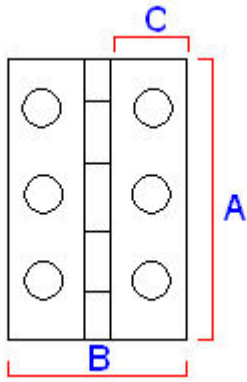

### Description

---

- Cabinet style hinges suitable for cupboard doors

### Dimensions

50346.1 **Dimension On Diagram**

<b>Height (H)</b>	64mm	A
<b>Width (W)</b>	35mm	B
<b>Leaf Width</b>	15mm	C
<b>Thickness</b>	1.5mm	N/A

**Important Info Before You Buy**

- Suitable for wooden doors
- Base material is brass
- Hinges are sold and priced in pairs and come supplied with screws